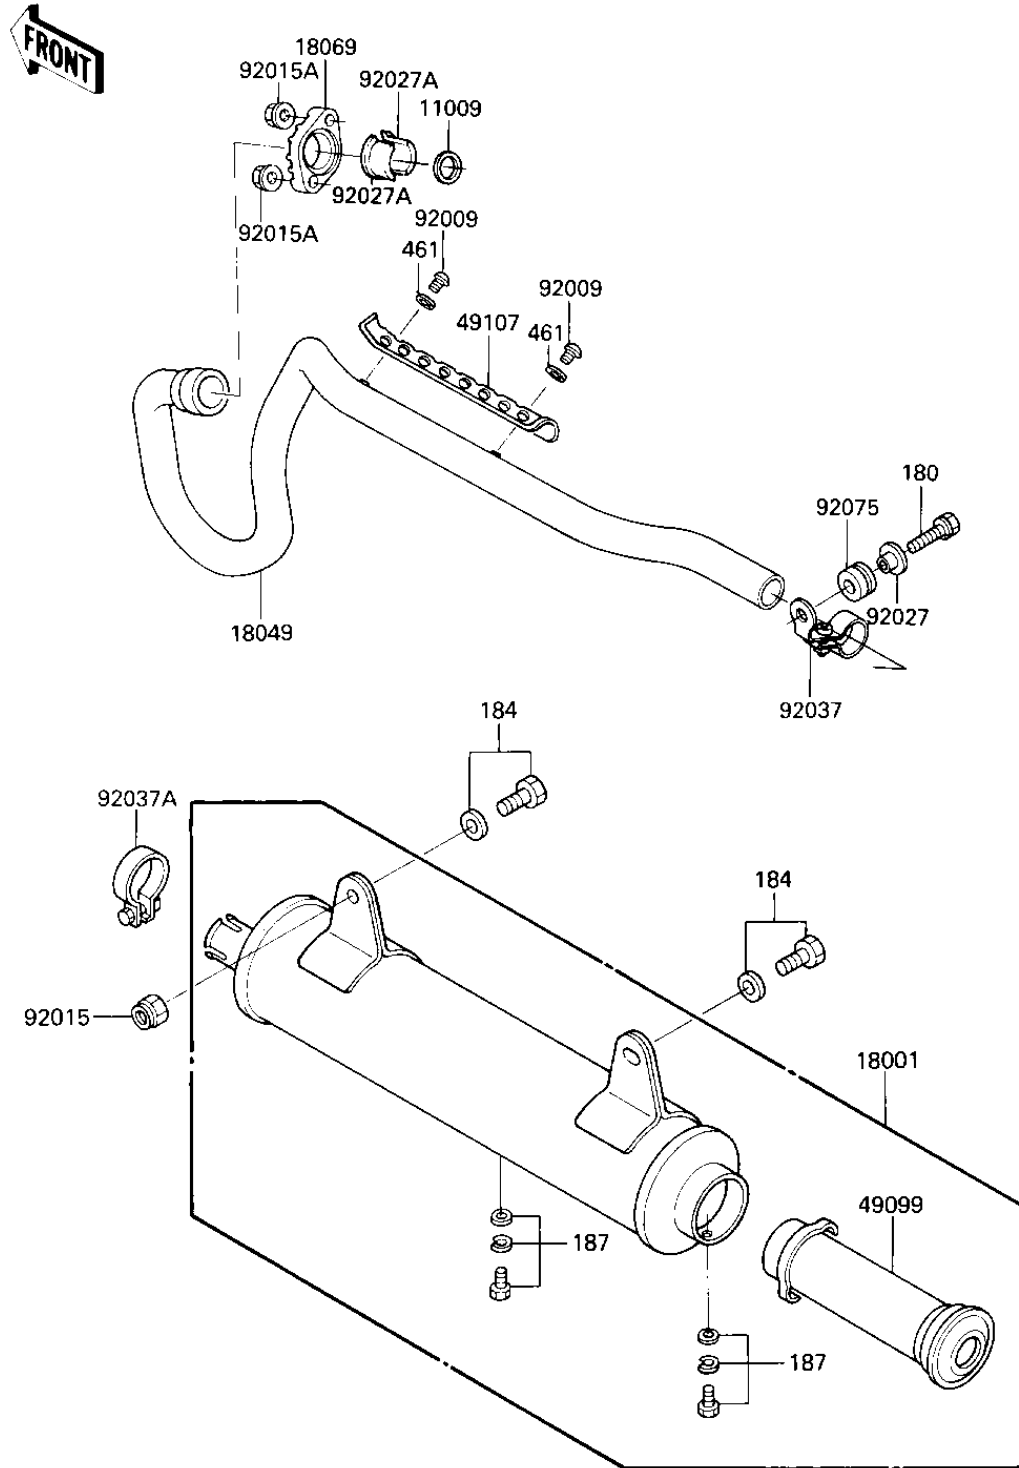

1985 KLT160 PARTS DIAGRAM

MUFFLER

E1140-0209

1985 KLT160 PARTS LIST

MUFFLER

ITEM NAME	PART NUMBER	QUANTITY
GASKET,EXHAUST PIPE H (Ref # 11009)	11009-1866	1
MUFFLER,F.BLACK (Ref # 18001)	18001-1555	1
PIPE-EXHAUST,F.BLACK (Ref # 18049)	18049-1281	1
HOLDER,EXHAUST PIPE (Ref # 18049)	18069-1006	1
BAFFLE-PIPE MUFFLER (Ref # 49099)	49099-1223	1
COVER-EXHAUST PIPE (Ref # 49107)	49107-1055	1
SCREW,6X6.7,BLACK (Ref # 92009)	92009-1285	1
NUT,U,8MM,BLACK (Ref # 92015)	92015-1205	1
NUT,6MM (Ref # 92015A)	92015-1365	1
COLLAR (Ref # 92027)	92027-1045	1
COLLAR,EXHAUST PIPE (Ref # 92027A)	92027-1142	1
CLAMP,EXHAUST PIPE (Ref # 92037)	92037-1583	1
CLAMP (Ref # 92037A)	92037-1650	1
DAMPER RUBBER (Ref # 92075)	92075-277	1
BOLT-UPSET-WS (Ref # 180)	180C0622	1
BOLT-UPSET-WP-SMALL (Ref # 184)	184J0820	1
BOLT-UPSET-WSP (Ref # 187)	187C0612	1
WASHER-SPRING,6MM,BLA (Ref # 461)	461K0600	1