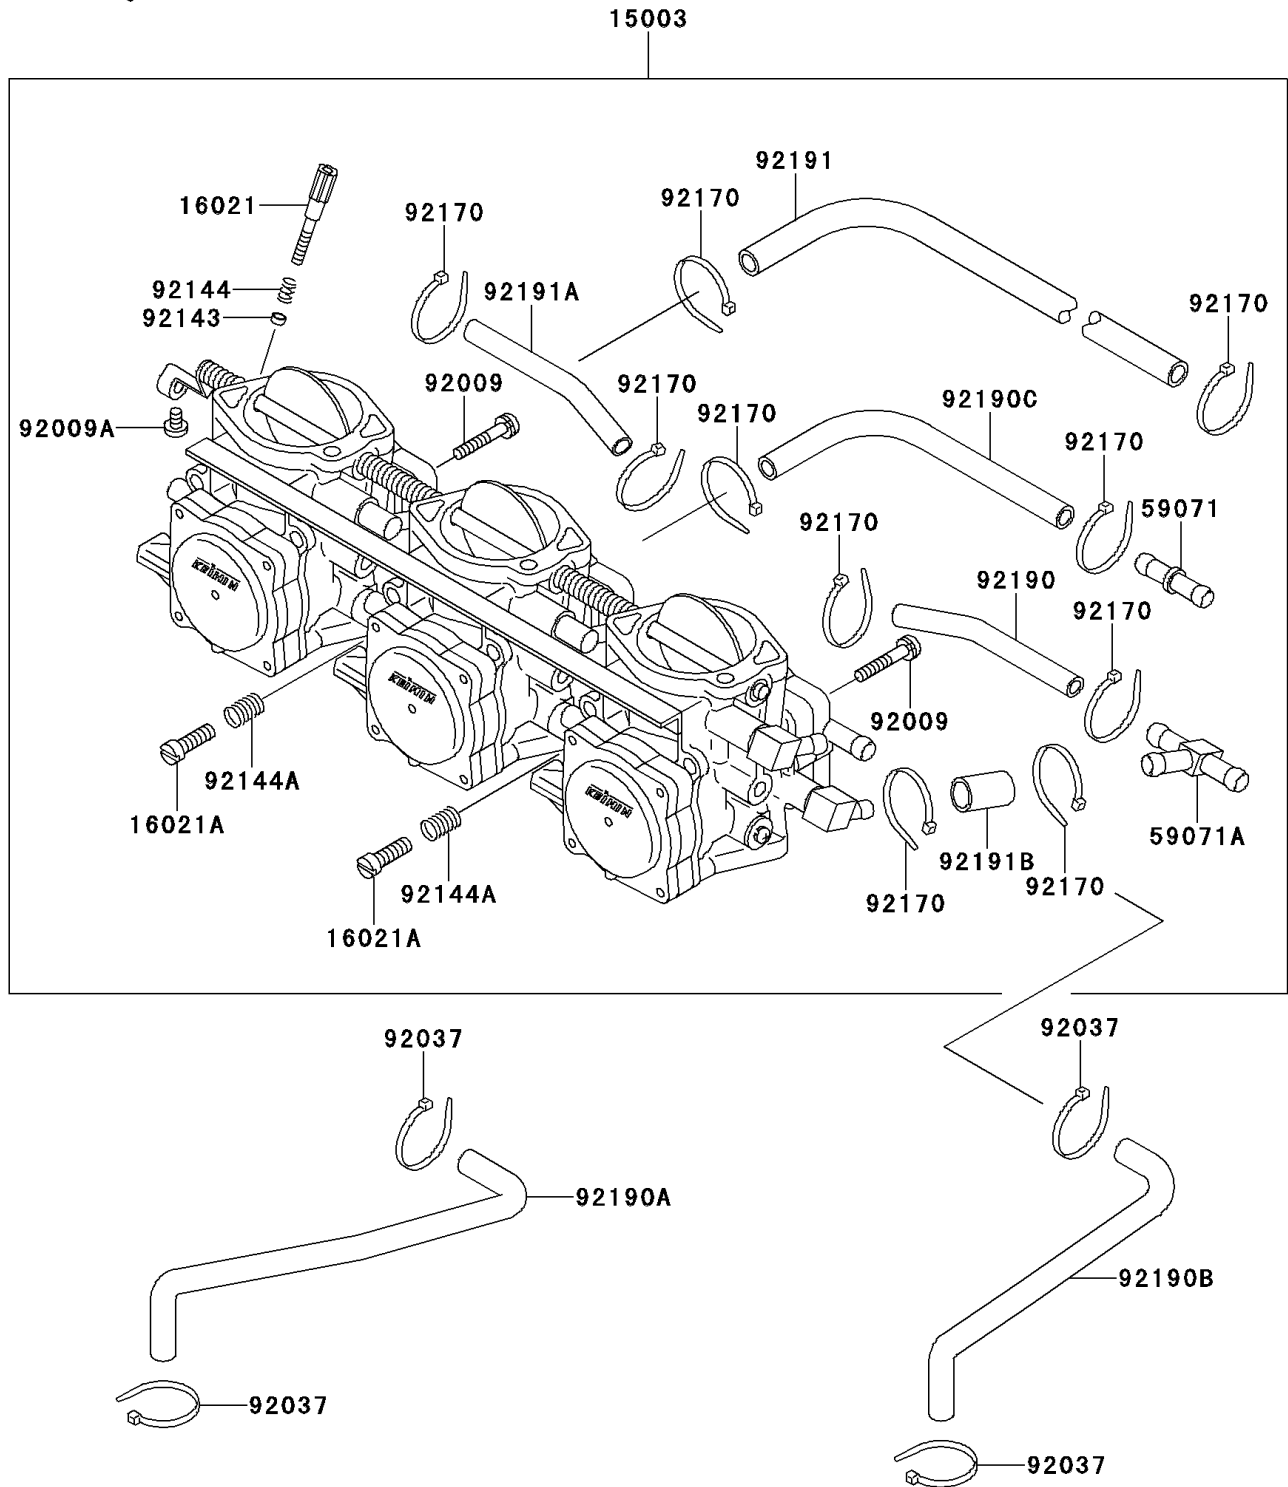

1995 JET SKI® 900 ZXi PARTS DIAGRAM

Carburetor

E1611

1995 JET SKI® 900 ZXi PARTS LIST

Carburetor

ITEM NAME	PART NUMBER	QUANTITY
CARBURETOR-ASSY (Ref # 15003)	15003-3702	1
SCREW-THROTTLE STOP (Ref # 16021)	16021-3702	1
SCREW-THROTTLE STOP (Ref # 16021A)	16021-3704	1
JOINT,PIPE (Ref # 59071)	59071-3740	1
JOINT (Ref # 59071A)	59071-3741	1
SCREW,5X28 (Ref # 92009)	92009-3783	1
SCREW,4X6 (Ref # 92009A)	92009-3786	1
CLAMP (Ref # 92037)	92037-1173	1
COLLAR,THROTTLE STOP SCREW (Ref # 92143)	92143-3709	1
SPRING,THROTTLE STOP SCREW (Ref # 92144)	92144-3706	1
SPRING,THROTTLE STOP SCREW (Ref # 92144A)	92144-3745	1
CLAMP,TUBE (Ref # 92170)	92170-3740	1
TUBE,5.3X10.5X180 (Ref # 92190)	92190-3910	1
TUBE (Ref # 92190A)	92190-3948	1
TUBE (Ref # 92190B)	92190-3949	1
TUBE (Ref # 92190C)	92190-3997	1
TUBE (Ref # 92191)	92191-3710	1
TUBE (Ref # 92191A)	92191-3711	1
TUBE (Ref # 92191B)	92191-3712	1