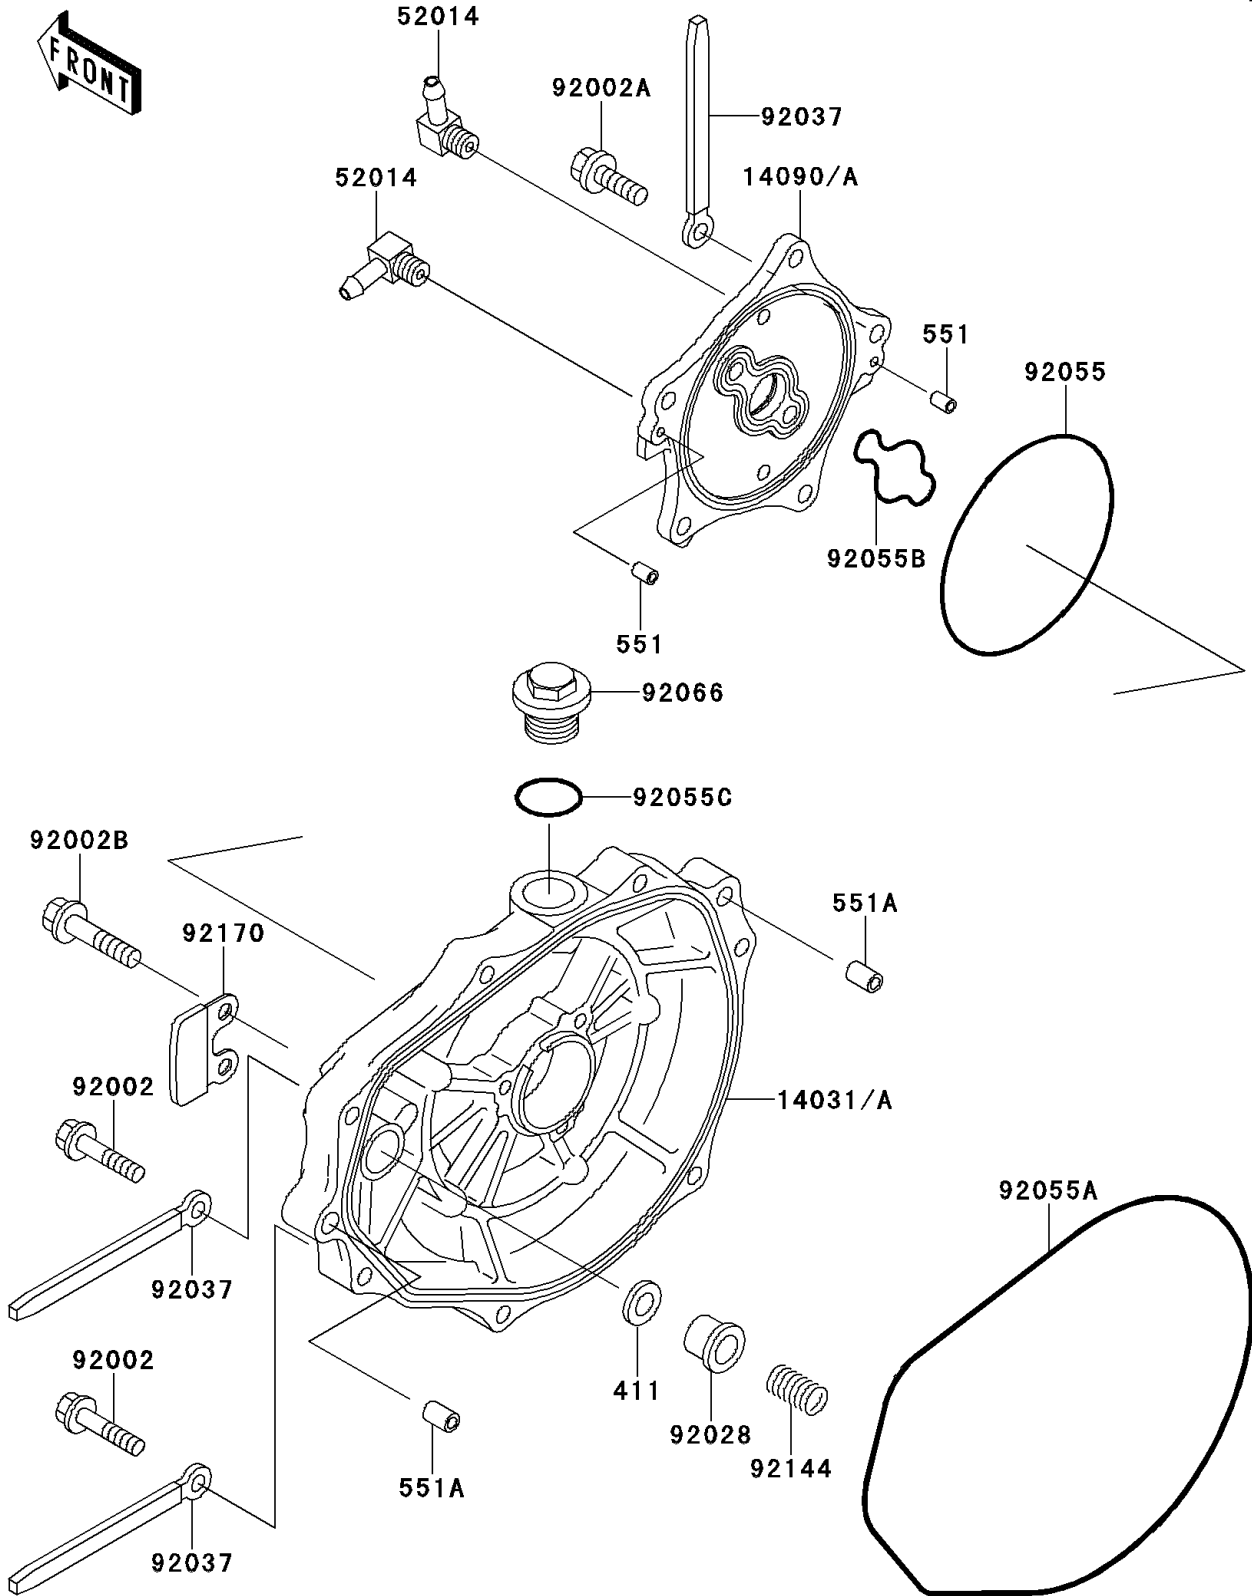

1995 JET SKI® 900 ZXi PARTS DIAGRAM

Engine Cover(s)

E1431

1995 JET SKI® 900 ZXi PARTS LIST

Engine Cover(s)

ITEM NAME	PART NUMBER	QUANTITY
WASHER-PLAIN,5MM (Ref # 411)	411S0500	1
PIN-DOWEL (Ref # 551)	551R0408	1
PIN-DOWEL (Ref # 551A)	551R0812	1
COVER-GENERATOR (Ref # 14031)	14031-3718	1
COVER (Ref # 14090)	14090-3751	1
ELBOW (Ref # 52014)	52014-3709	1
BOLT,6X30 (Ref # 92002)	92002-3726	1
BOLT,6X20 (Ref # 92002A)	92002-3755	1
BOLT,6X12 (Ref # 92002B)	92002-3763	1
BUSHING (Ref # 92028)	92028-3718	1
CLAMP,L=100 (Ref # 92037)	92037-3736	1
RING-O,BREATHER BODY (Ref # 92055)	92055-1284	1
RING-O,GENERATOR COVER (Ref # 92055A)	92055-3712	1
RING-O (Ref # 92055B)	92055-3739	1
RING-O (Ref # 92055C)	92055-515	1
PLUG (Ref # 92066)	92066-3739	1
SPRING (Ref # 92144)	92144-3728	1
CLAMP (Ref # 92170)	92170-3746	1