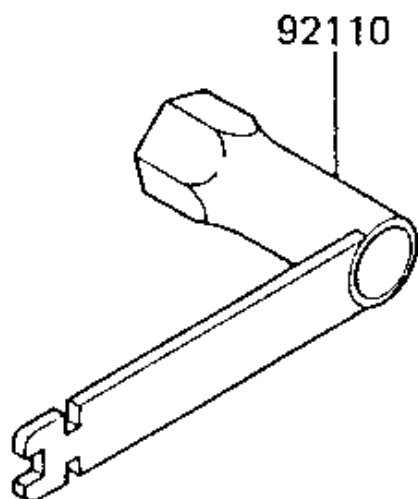

## 1984 KX™80 PARTS DIAGRAM

OWNER TOOLS ('85 KX80-E3)

F2810-0034

## 1984 KX™80 PARTS LIST

OWNER TOOLS ('85 KX80-E3)

ITEM NAME	PART NUMBER	QUANTITY
LIQUID GASKET (Ref # 92104)	92104-002	1
TOOL-WRENCH,BOX&SPOKE (Ref # 92110)	92110-1041	1