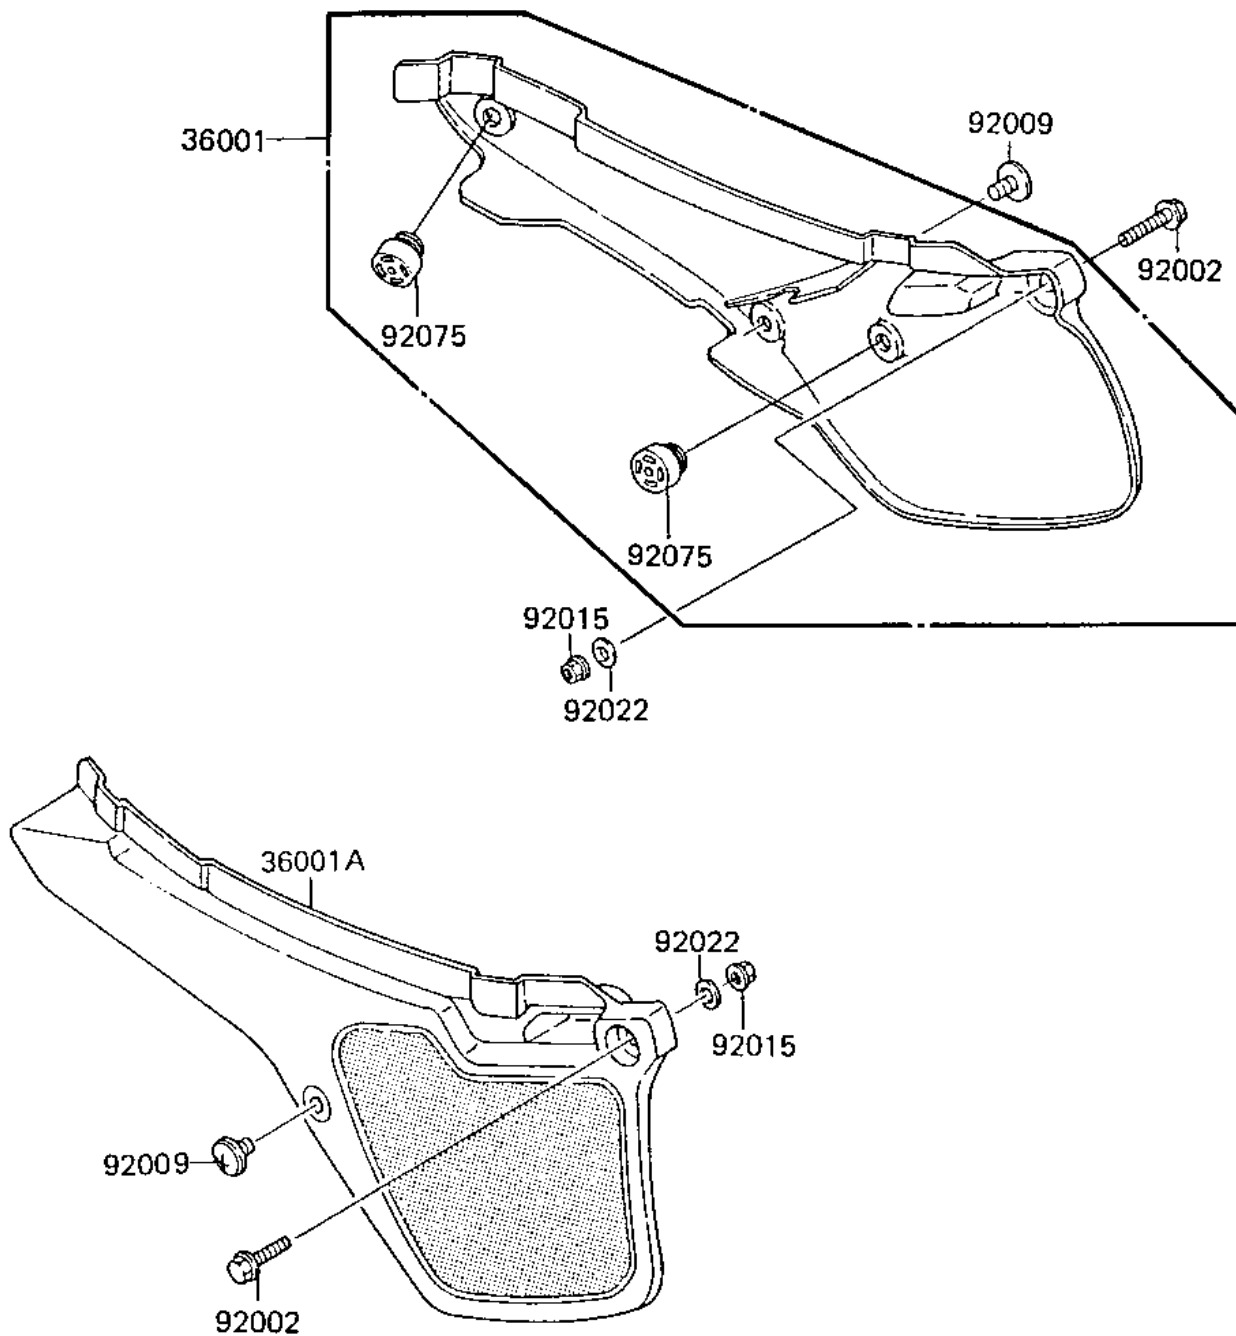

1984 KX™80 PARTS DIAGRAM

SIDE COVERS ('85 KX80-E3)

F2611-0001

1984 KX™80 PARTS LIST

SIDE COVERS ('85 KX80-E3)

ITEM NAME	PART NUMBER	QUANTITY
COVER-SIDE,RH,GREEN/B (Ref # 36001)	36001-1401-AE	1
COVER-SIDE,LH,GREEN/B (Ref # 36001A)	36001-1400-AE	1
BOLT,6X30 (Ref # 92002)	92002-1335	1
SCREW,6X10 (Ref # 92009)	92009-1286	1
NUT,LOCK,FLANGED,6MM (Ref # 92015)	92015-1339	1
WASHER PLAIN (Ref # 92022)	92022-024	1
DAMPER,SIDE COVER (Ref # 92075)	92075-1598	1