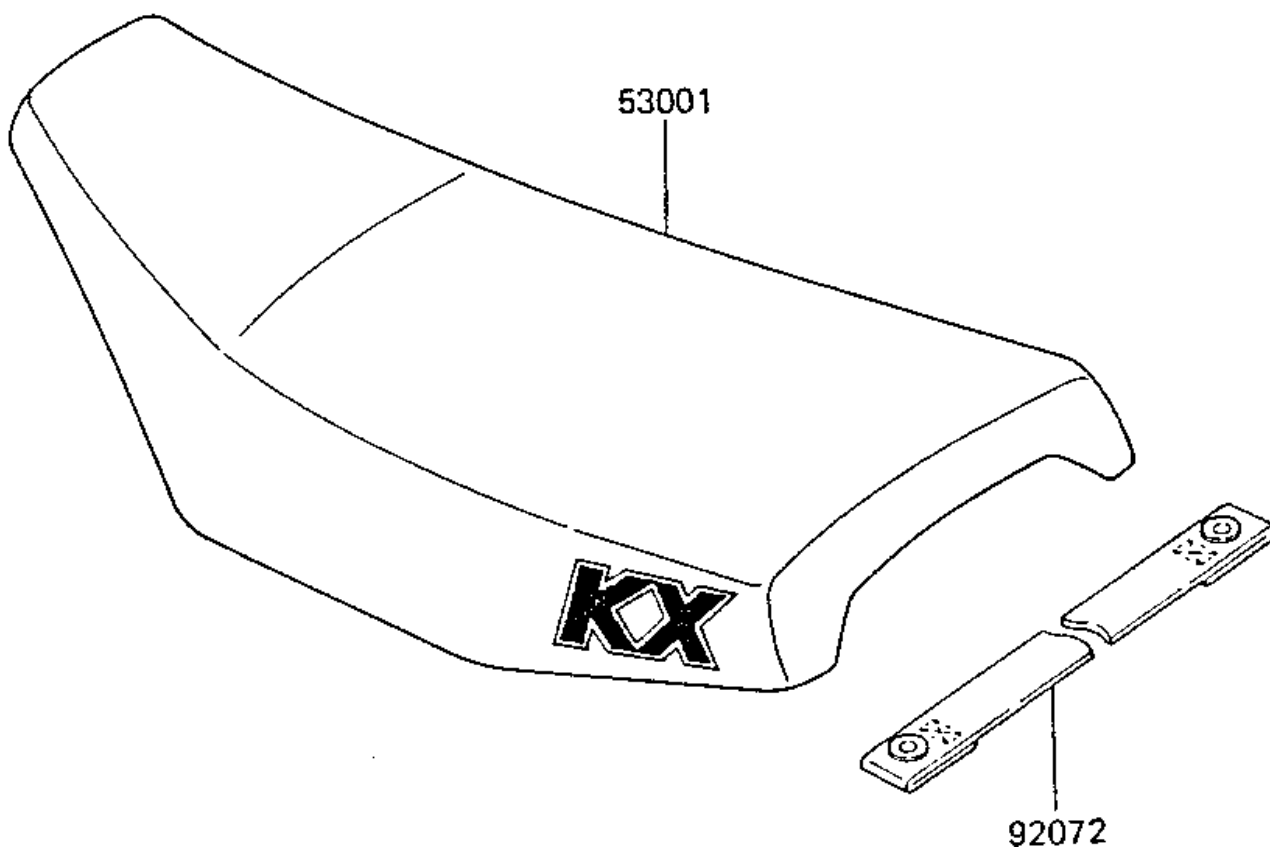

1984 KX™80 PARTS DIAGRAM

SEAT ('85 KX80-E3)

F2510-0269

1984 KX™80 PARTS LIST

SEAT ('85 KX80-E3)

ITEM NAME	PART NUMBER	QUANTITY
SEAT-ASSY (Ref # 53001)	53001-1410	1
BAND (Ref # 92072)	92072-3742	1