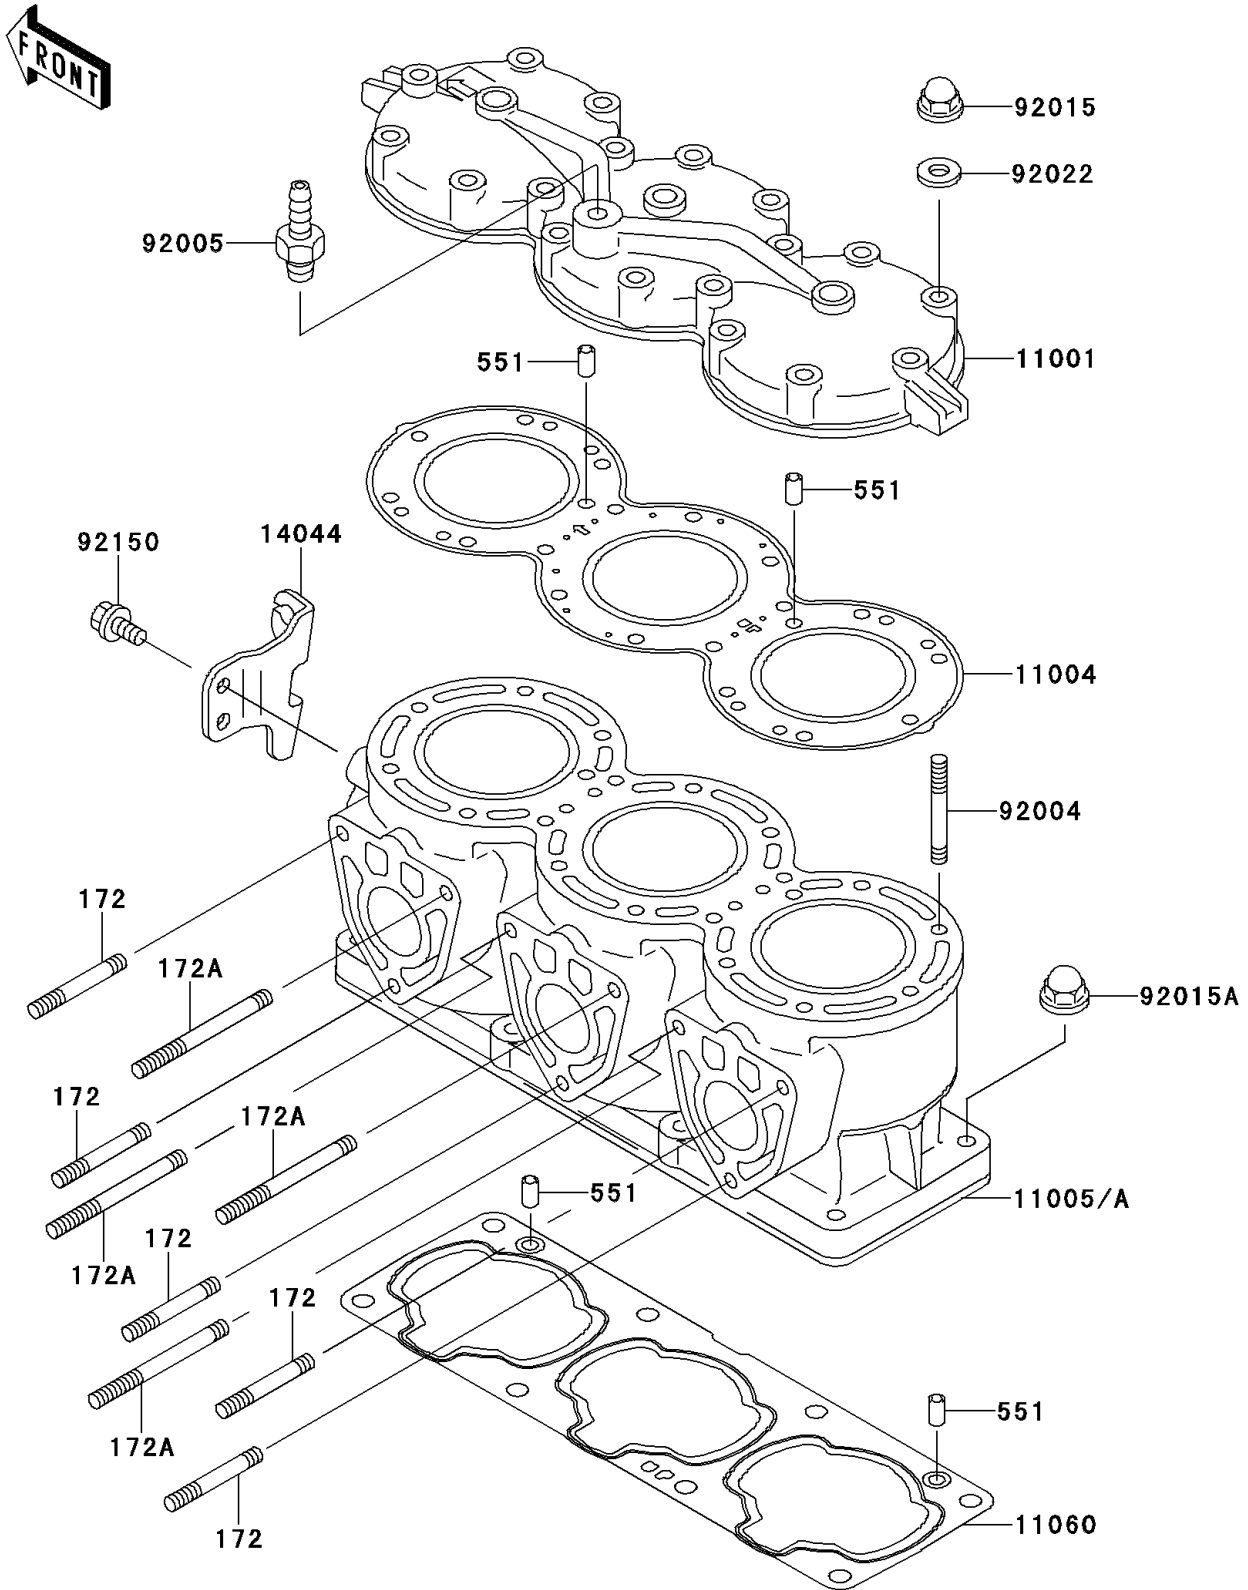

1995 JET SKI® 900 ZXi PARTS DIAGRAM

Cylinder Head/Cylinder

E1110

1995 JET SKI® 900 ZXi PARTS LIST

Cylinder Head/Cylinder

ITEM NAME	PART NUMBER	QUANTITY
BOLT-STUD (Ref # 172)	172R0830	1
BOLT-STUD,8X75 (Ref # 172A)	172R0875	1
PIN-DOWEL (Ref # 551)	551R0812	1
HEAD-CYLINDER (Ref # 11001)	11001-3721	1
GASKET-HEAD (Ref # 11004)	11004-3713	1
CYLINDER-ENGINE (Ref # 11005)	11005-3726	1
GASKET,CYLINDER BASE (Ref # 11060)	11060-3752	1
HOLDER-CABLE (Ref # 14044)	14044-3729	1
STUD,8X43 (Ref # 92004)	92004-3715	1
FITTING (Ref # 92005)	92005-3714	1
NUT,CAP,8MM (Ref # 92015)	92015-1371	1
NUT,10MM (Ref # 92015A)	92015-1649	1
WASHER,8.2X18X1.5 (Ref # 92022)	92022-1964	1
BOLT,8X16 (Ref # 92150)	92150-3722	1