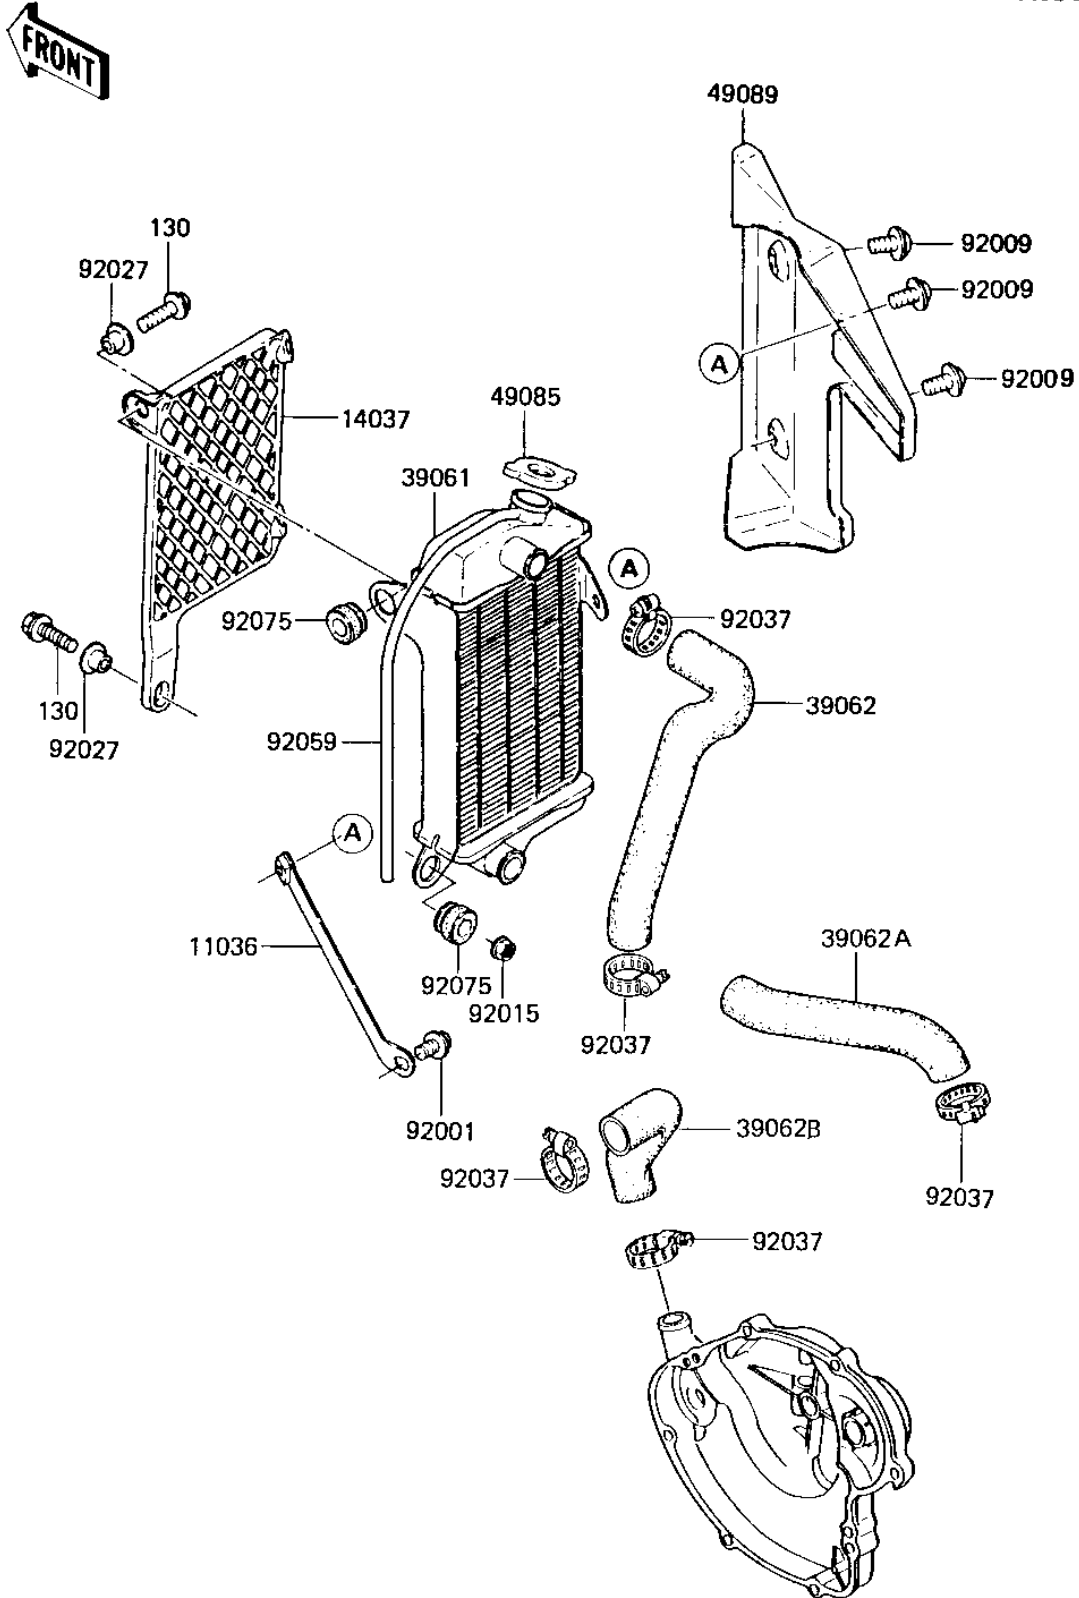

## 1984 KX™80 PARTS DIAGRAM

RADIATOR ('84 KX80-E2)

EJ052-0006

## 1984 KX™80 PARTS LIST

RADIATOR ('84 KX80-E2)

ITEM NAME	PART NUMBER	QUANTITY
BRACKET-A,RADIATOR (Ref # 11036)	11036-1736	1
SCREEN,RADIATOR (Ref # 14037)	14037-1005	1
EXCHANGER-ASSY-HEAT (Ref # 39061)	39061-1019	1
HOSE-COOLING,COVER-CL (Ref # 39062)	39062-1016	1
HOSE-COOLING (Ref # 39062A)	39062-1051	1
HOSE-COOLING,RADIATOR (Ref # 39062B)	39062-1052	1
CAP-ASSY-PRESSURE (Ref # 49085)	49085-1003	1
SHROUD-ENGINE,L.GREEN (Ref # 49089)	49089-1003-6W	1
BOLT,W/WASHER,6X12 (Ref # 92001)	92001-1517	1
SCREW,6X10 (Ref # 92009)	92009-1286	1
NUT-6MM (Ref # 92015)	92015-1078	1
COLLAR,RADIATOR GUARD (Ref # 92027)	92027-1183	1
CLAMP,COOLING HOSE (Ref # 92037)	92037-1485	1
TUBE,5X9X800 (Ref # 92059)	92059-1383	1
DAMPER,RADIATOR (Ref # 92075)	92075-1352	1
BOLT,FLANGED,6X25 (Ref # 130)	130G0625	1