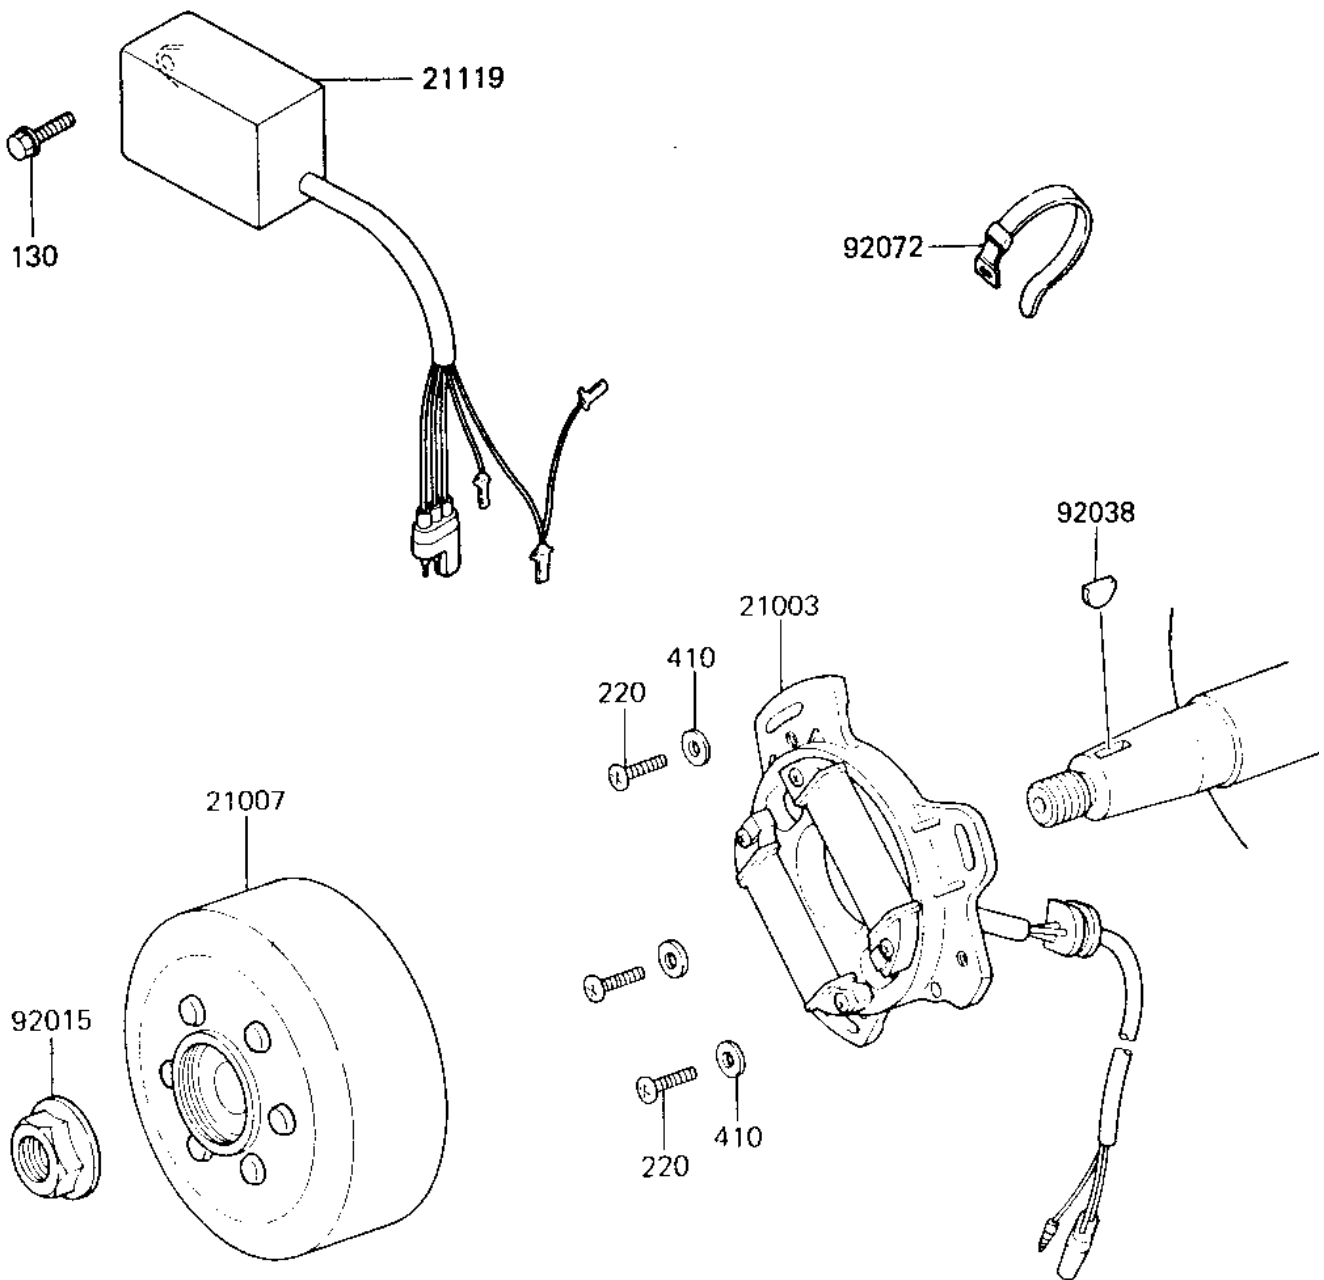

1984 KX™80 PARTS DIAGRAM

IGNITION/GENERATOR ('84 KX80-E2)

E1810-0079

1984 KX™80 PARTS LIST

IGNITION/GENERATOR ('84 KX80-E2)

ITEM NAME	PART NUMBER	QUANTITY
STATOR ASSY (Ref # 21003)	21003-1042	1
FLYWHEEL,MAGNETO (Ref # 21007)	21007-1038	1
IGNITER (Ref # 21119)	21119-1155	1
NUT,10MM (Ref # 92015)	92015-1415	1
WOODRUFF KEY (Ref # 92038)	92038-001	1
BAND,LONG (Ref # 92072)	92072-032	1
BOLT-FLANGED,6X16 (Ref # 130)	130G0616	1
SCREW-PAN-CROS (Ref # 220)	220B0514	1
WASHER PLAIN 5MM (Ref # 410)	410B0500	1