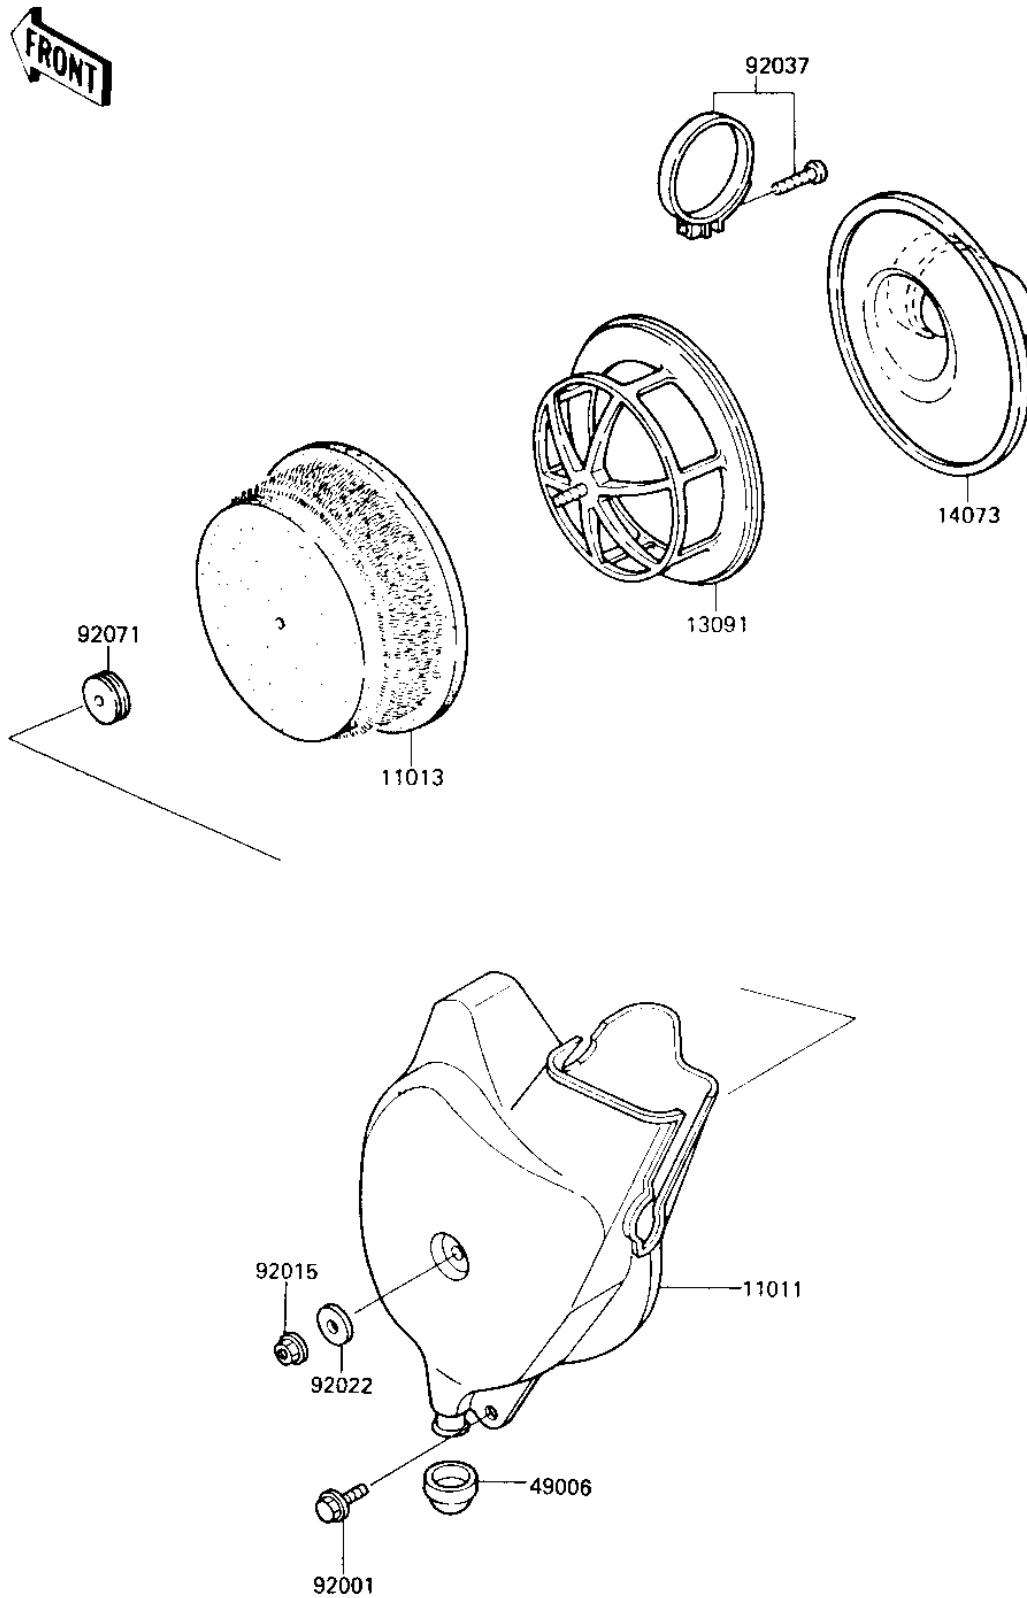

1984 KX™80 PARTS DIAGRAM

AIR CLEANER ('84 KX80-E2)

E1130-0108

1984 KX™80 PARTS LIST

AIR CLEANER ('84 KX80-E2)

ITEM NAME	PART NUMBER	QUANTITY
CASE-AIR FILTER (Ref # 11011)	11011-1151	1
ELEMENT-AIR FILTER (Ref # 11013)	11013-1105	1
HOLDER,ELEMENT (Ref # 13091)	13091-1164	1
DUCT,AIR FILTER (Ref # 14073)	14073-1153	1
BOOT,AIR FILTER (Ref # 49006)	49006-1156	1
BOLT,W/WASHER,6X12 (Ref # 92001)	92001-1517	1
NUT-6MM (Ref # 92015)	92015-1078	1
WASHER 6.5X20X1.6T (Ref # 92022)	92022-125	1
CLAMP,CARBURETOR HOLD (Ref # 92037)	92037-1484	1
GROMMET,AIR FILTER (Ref # 92071)	92071-1053	1