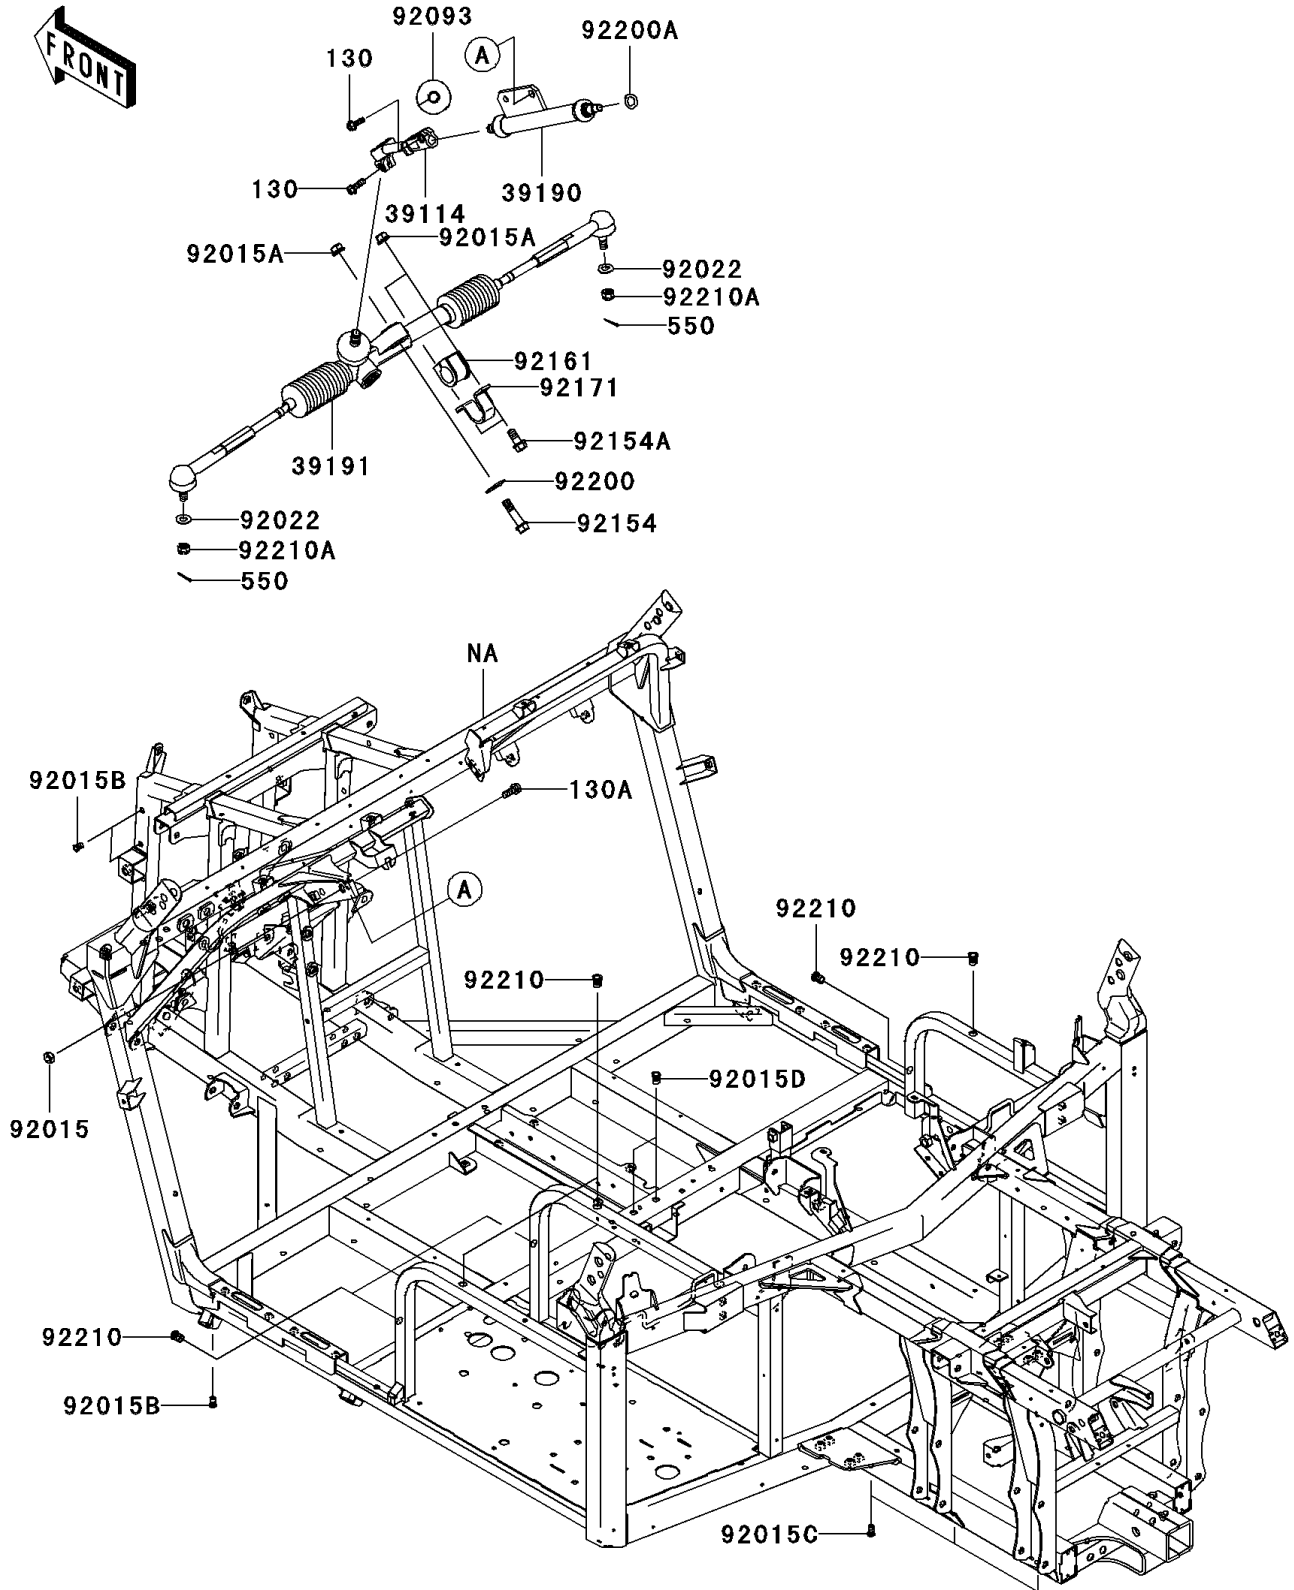

2008 Teryx® 750 4x4 NRA Outdoors™ PARTS DIAGRAM

Frame

F2120

2008 Teryx® 750 4x4 NRA Outdoors™ PARTS LIST

Frame

ITEM NAME	PART NUMBER	QUANTITY
BOLT-FLANGED,8X25 (Ref # 130)	130BB0825	1
BOLT-FLANGED,10X25 (Ref # 130A)	130BB1025	1
PIN-COTTER,3.0X25 (Ref # 550)	550AA3025	1
SHAFT-COMP-STRG (Ref # 39114)	39114-0011	1
SHAFT-ASSY-STEERING (Ref # 39190)	39190-0004	1
GEAR-ASSY-STEERING (Ref # 39191)	39191-0011	1
NUT,LOCK,10MM,BLACK (Ref # 92015)	92015-1189	1
NUT,LOCK,FLANGED,12MM (Ref # 92015A)	92015-1433	1
NUT,POP,6MM,L=15 (Ref # 92015B)	92015-1791	1
NUT,POP,6MM,L=16.5 (Ref # 92015C)	92015-1792	1
NUT,POP,8MM,L=16.5 (Ref # 92015D)	92015-1793	1
WASHER (Ref # 92022)	92022-1831	1
SEAL,STEERING SHAFT (Ref # 92093)	92093-0070	1
BOLT,FLANGED,12X60 (Ref # 92154)	92154-0072	1
BOLT,FLANGED,12X27 (Ref # 92154A)	92154-0073	1
DAMPER,STEERING GEAR (Ref # 92161)	92161-0506	1
CLAMP,STEERING GEAR (Ref # 92171)	92171-1866	1
WASHER,12.3X38X2.0 (Ref # 92200)	92200-0379	1
WASHER,15X25X1.6 (Ref # 92200A)	92200-0460	1
NUT,POP,10MM (Ref # 92210)	92210-0352	1
NUT,CASTLE,12MM (Ref # 92210A)	92210-0395	1