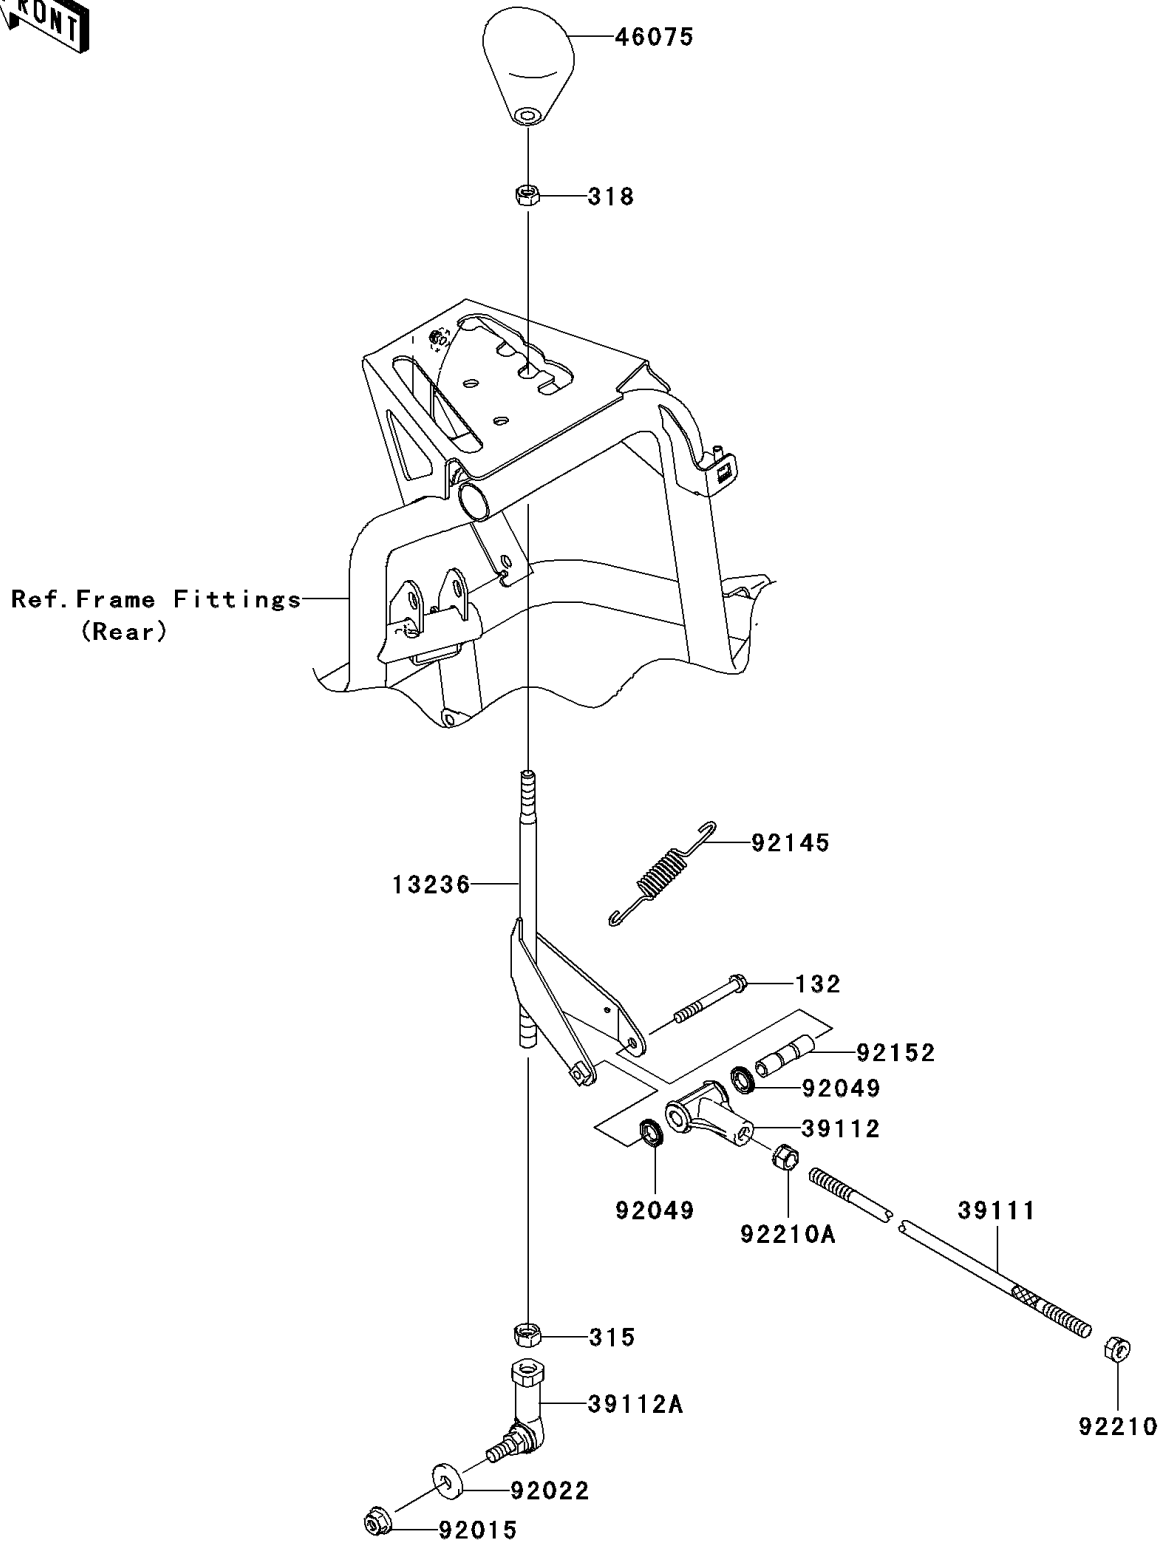

2008 Teryx® 750 4x4 NRA Outdoors™ PARTS DIAGRAM

Control

E7110

2008 Teryx® 750 4x4 NRA Outdoors™ PARTS LIST

Control

ITEM NAME	PART NUMBER	QUANTITY
BOLT-FLANGED-SMALL,6X50 (Ref # 132)	132BB0650	1
NUT-HEX-FINE,10MM (Ref # 315)	315AA1000	1
NUT-HEX-SMALL,8MM (Ref # 318)	318BA0800	1
LEVER-COMP (Ref # 13236)	13236-0152	1
ROD-TIE (Ref # 39111)	39111-0040	1
RODEND-TIE (Ref # 39112)	39112-1079	1
RODEND-TIE,CONTROL PIVOT (Ref # 39112A)	39112-1084	1
GRIP,SHIFT (Ref # 46075)	46075-0046	1
NUT,8MM (Ref # 92015)	92015-1432	1
WASHER,8.5X22X3.2 (Ref # 92022)	92022-276	1
SEAL-OIL (Ref # 92049)	92049-1458	1
SPRING (Ref # 92145)	92145-0130	1
COLLAR,RODEND-TIE (Ref # 92152)	92152-1222	1
NUT,8MM (Ref # 92210)	92210-1242	1
NUT,LH,THREAD 8MM (Ref # 92210A)	92210-1284	1