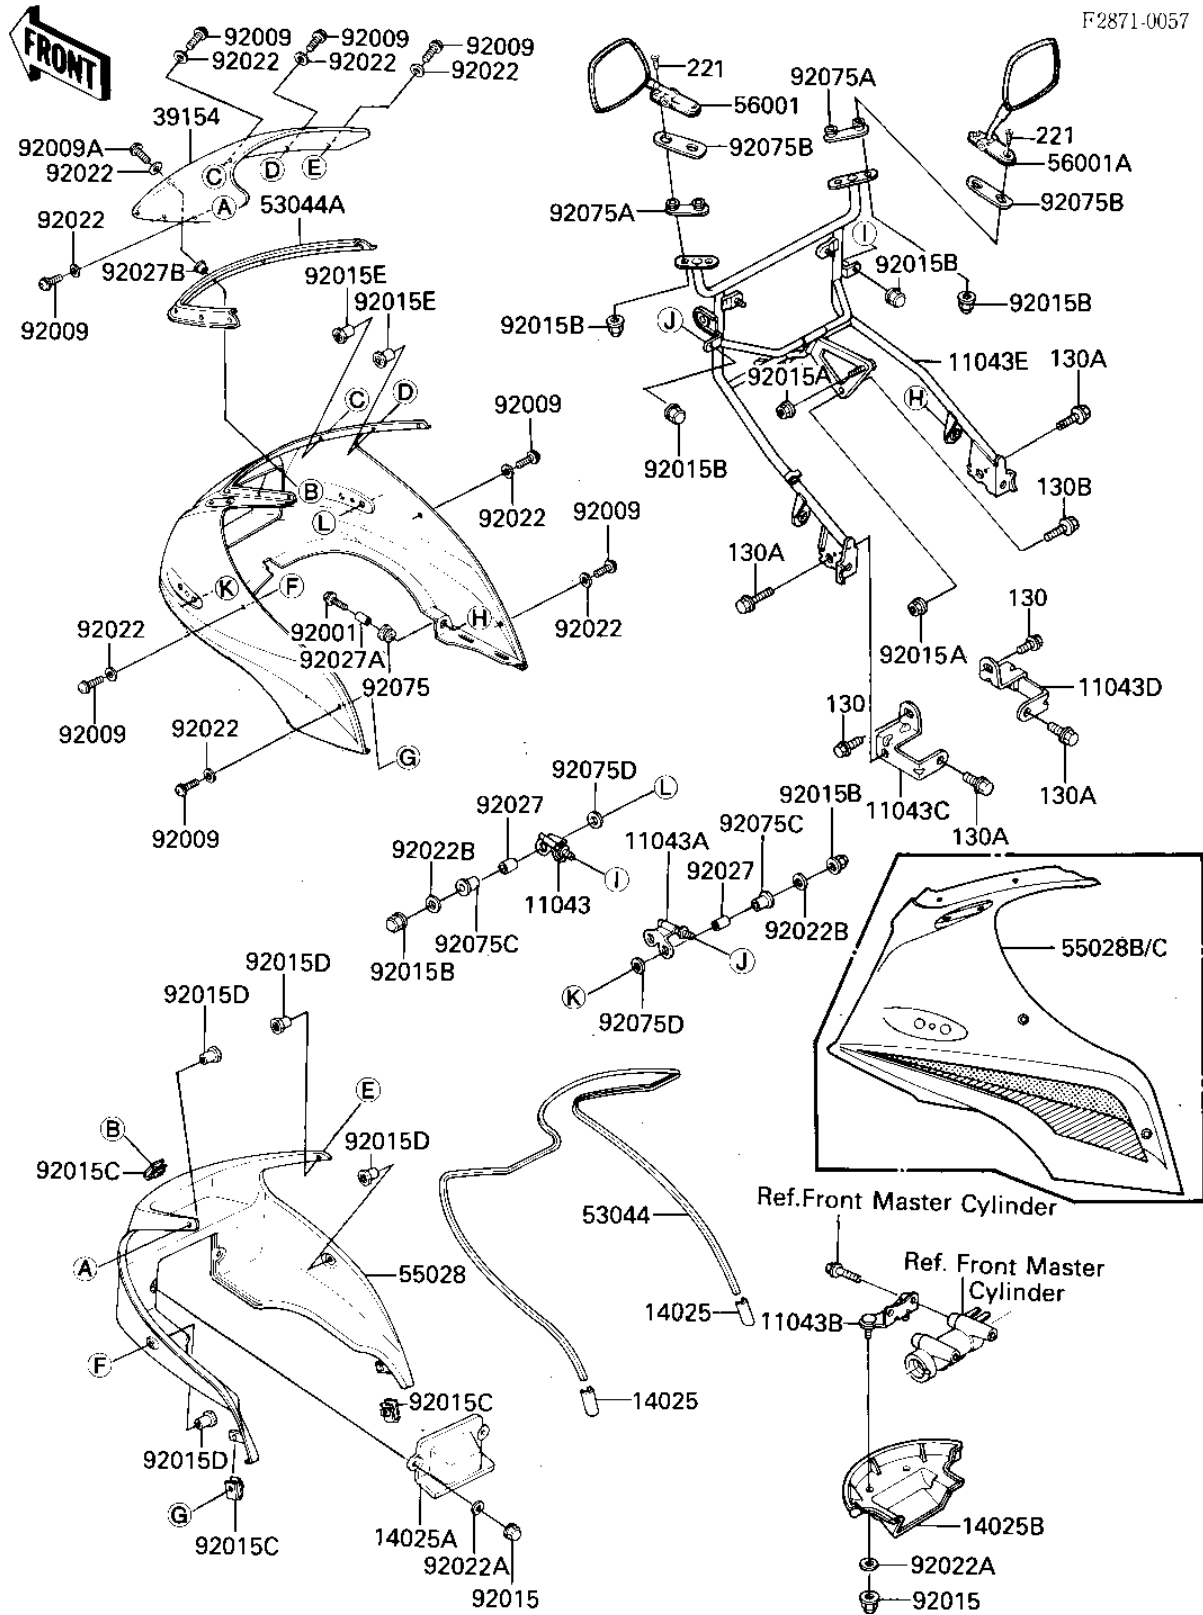

1985 NINJA® 750R PARTS DIAGRAM

FAIRING

1985 NINJA® 750R PARTS LIST

FAIRING

ITEM NAME	PART NUMBER	QUANTITY
BRACKET-B,SIGNAL LAMP (Ref # 11043)	11043-1278	1
BRACKET-B,SIGNAL LAMP (Ref # 11043A)	11043-1279	1
BRACKET-B,FUEL FILTER (Ref # 11043B)	11043-1426	1
BRACKET-B,COWLING,LH (Ref # 11043C)	11043-1442	1
BRACKET-B,COWLING,RH (Ref # 11043D)	11043-1443	1
BRACKET,COWLING,UPP (Ref # 11043E)	11043-1667	1
COVER,WINDSHIELD END (Ref # 14025)	14025-1756	1
COVER,COWLING INNER (Ref # 14025A)	14025-1769	1
COVER (Ref # 14025B)	14025-1815	1
WINDSHIELD (Ref # 39154)	39154-1052	1
TRIM,COWLING (Ref # 53044)	53044-1110	1
TRIM,WINDSHIELD (Ref # 53044A)	53044-1121	1
COWLING,INNER (Ref # 55028)	55028-5063	1
COWLING,UPP,OUTER,EBO (Ref # 55028B)	55028-5099-H8	1
COWLING,UPP,OUTER,F.RED (Canad (Ref # 55028C)	55028-5100-B1	1
MIRROR-ASSY,LH (Ref # 56001)	56001-1240	1
MIRROR-ASSY,RH (Ref # 56001A)	56001-1241	1
BOLT,6X25 (Ref # 92001)	92001-1852	1
SCREW (Ref # 92009)	92009-1654	1
SCREW,5X25 (Ref # 92009A)	92009-1302	1
NUT,CAP 6MM,BLACK (Ref # 92015)	92015-1170	1
NUT,FLANGED,8MM (Ref # 92015A)	92015-1408	1
NUT-6MM (Ref # 92015B)	92015-1078	1
NUT (Ref # 92015C)	92015-1710	1
NUT,COWLING,5MM (Ref # 92015D)	92015-1351	1
NUT,COWLING,5MM (Ref # 92015E)	92015-1352	1
WASHER,NYLON,5.3X11.5 (Ref # 92022)	92022-1521	1
WASHER,7X18X1.2 (Ref # 92022A)	92022-1545	1
WASHER,PLAIN,7MM (Ref # 92022B)	92022-228	1

1985 NINJA® 750R PARTS LIST

FAIRING

ITEM NAME	PART NUMBER	QUANTITY
COLLAR,6.8X10X21 (Ref # 92027)	92027-1400	1
COLLAR,REAR FENDER (Ref # 92027A)	92027-162	1
COLLAR,COWLING,L=5.5 (Ref # 92027B)	92027-1754	1
DAMPER (Ref # 92075)	92075-1057	1
DAMPER,MIRROR (Ref # 92075A)	92075-1492	1
DAMPER,MIRROR (Ref # 92075B)	92075-1500	1
RUBBER,FENDER COVER (Ref # 92075C)	92075-174	1
DAMPER RUBBER (Ref # 92075D)	92075-175	1
BOLT-FLANGED,6X12 (Ref # 130)	130C0612	1
BOLT-FLANGED (Ref # 130A)	130C0814	1
BOLT-FLANGED,8X25 (Ref # 130B)	130C0825	1
SCREW-CSK-CROS,6X30 (Ref # 221)	221C0630	1