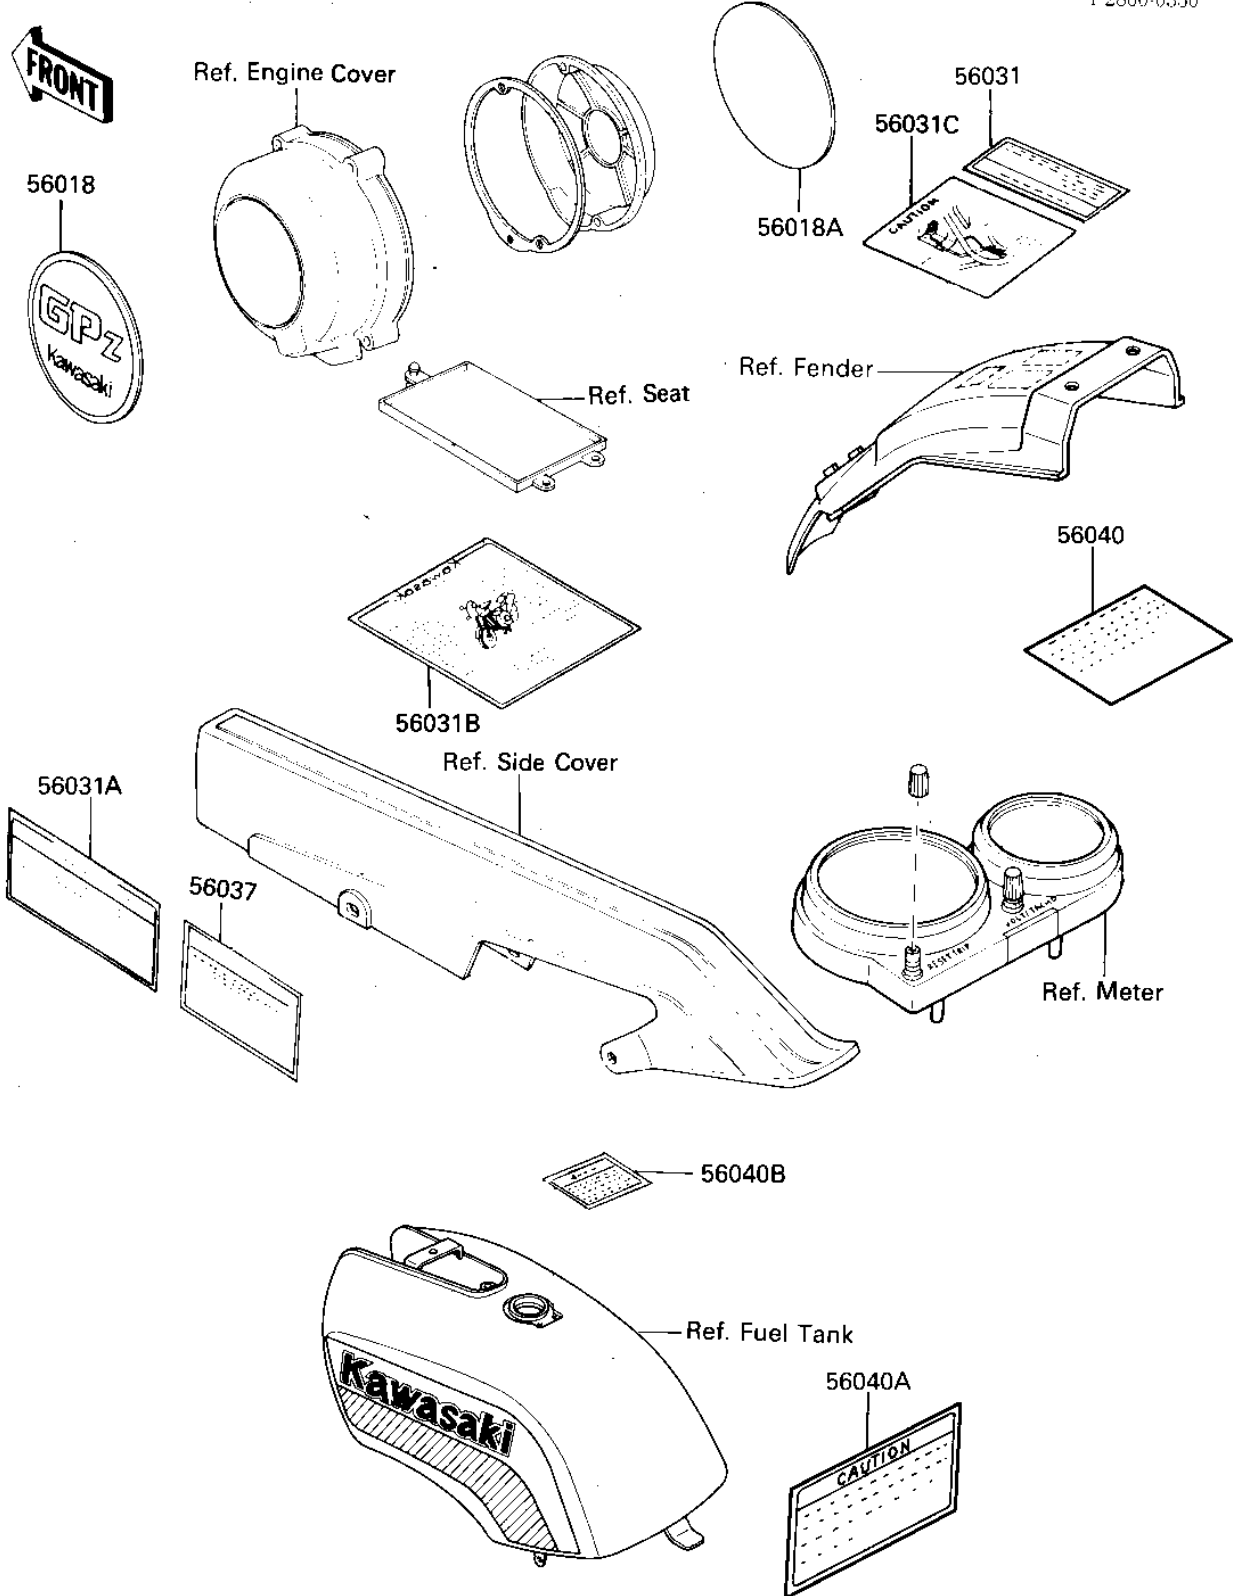

1985 NINJA® 750R PARTS DIAGRAM

LABELS

F2860-0330

1985 NINJA® 750R PARTS LIST

LABELS

ITEM NAME	PART NUMBER	QUANTITY
MARK,GENERATOR COVER (Ref # 56018)	56018-1406	1
MARK,PULSING COIL COV (Ref # 56018A)	56018-1407	1
LABEL,OIL&OIL FILTER (Ref # 56031)	56031-1124	1
LABEL,CHAIN (Ref # 56031A)	56031-1228	1
LABEL,DAILY SAFETY (Ref # 56031B)	56031-1229	1
LABEL,BATTERY VENT (Ref # 56031C)	56031-1230	1
LABEL,TIRE & LOAD (Ref # 56037)	56037-1223	1
LABEL,BRAKE-IN (Ref # 56040)	56040-1007	1
LABEL,AIR INTAKE (Ref # 56040A)	56040-1014	1
LABEL-WARNING,FUEL TK (Ref # 56040B)	56040-1121	1