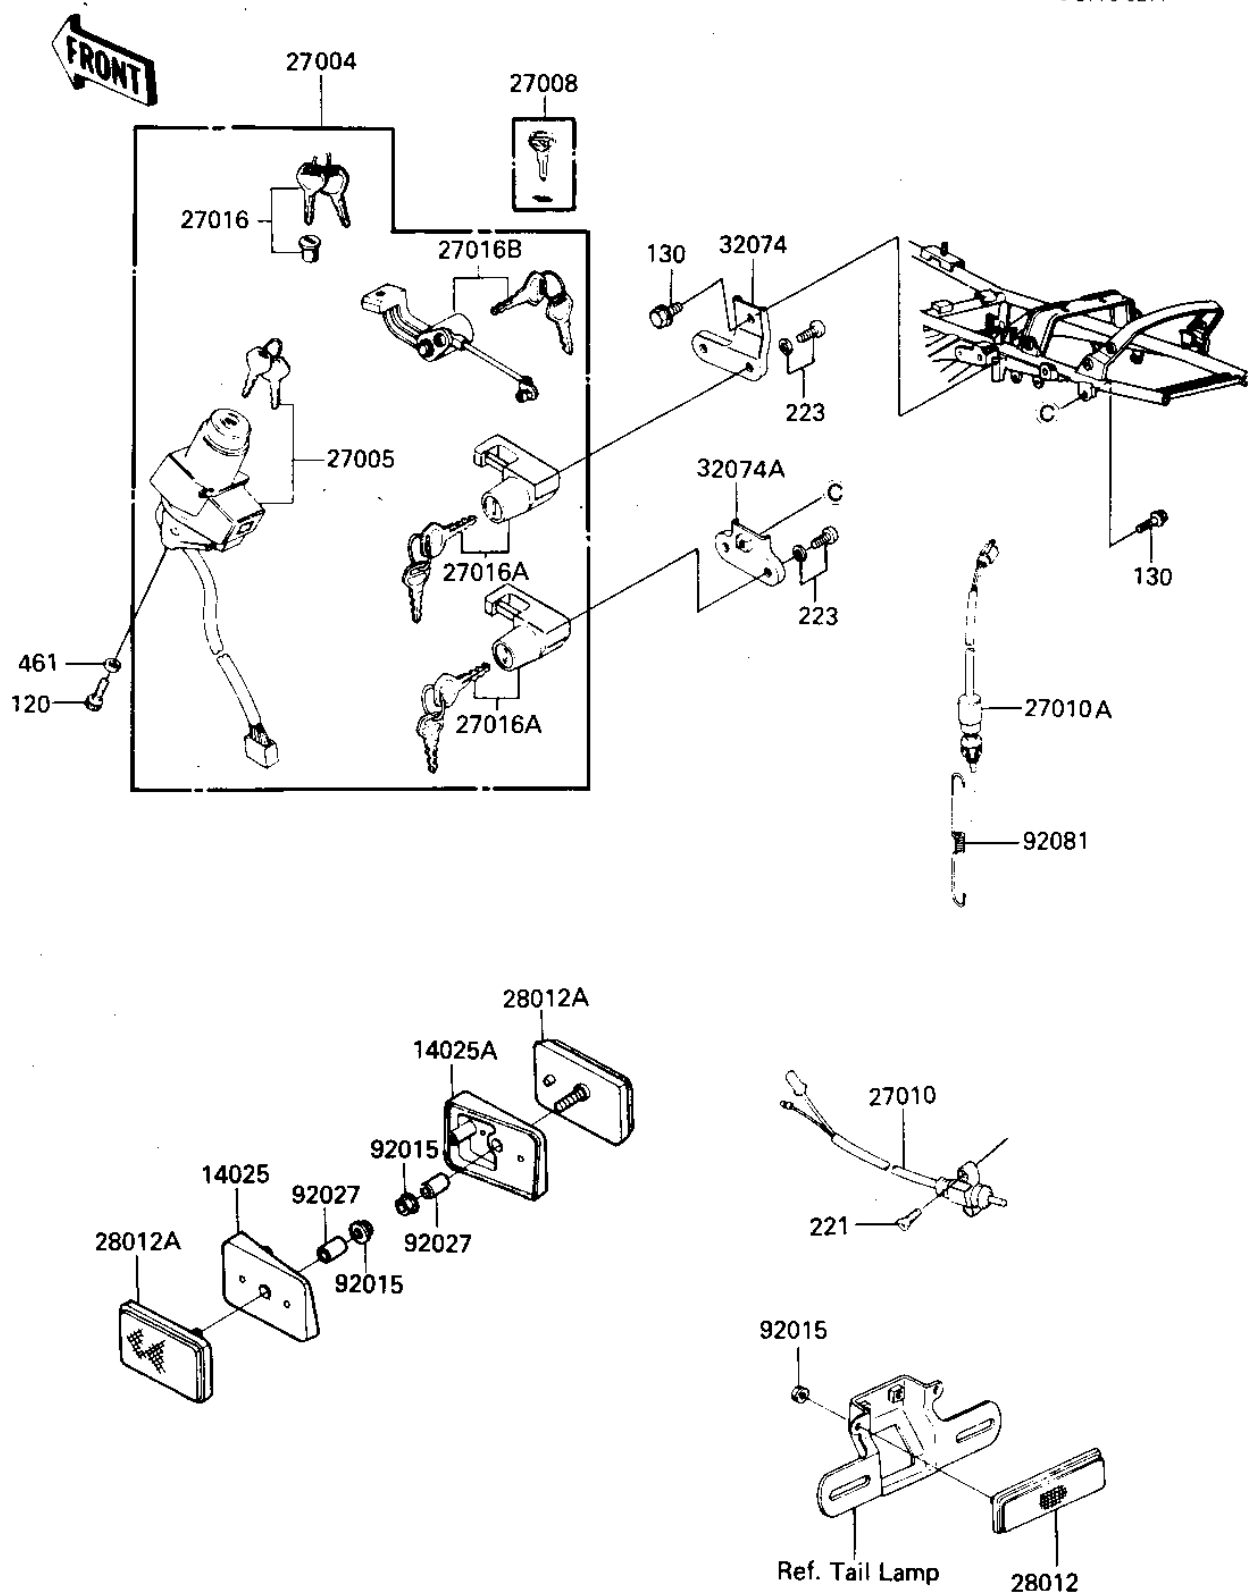

## 1985 NINJA® 750R PARTS DIAGRAM

IGNITION SWITCH/LOCKS/REFLECTORS

F2770-0277

## 1985 NINJA® 750R PARTS LIST

### IGNITION SWITCH/LOCKS/REFLECTORS

ITEM NAME	PART NUMBER	QUANTITY
COVER,REFLECTOR,FR (Ref # 14025)	14025-1886	1
COVER,REFLECTOR,FR (Ref # 14025A)	14025-1887	1
SWITCH-ASSY (Ref # 27004)	27004-5211	1
SWITCH-ASSY-IGNITION (Ref # 27005)	27005-5035	1
KEY-LOCK,BLANK (Ref # 27008)	27008-1103	1
SWITCH,SIDE STAND (Ref # 27010)	27010-1065	1
SWITCH,BRAKE LAMP (Ref # 27010A)	27010-1093	1
LOCK-ASSY,FUEL TANK (Ref # 27016)	27016-5068	1
LOCK-ASSY,HELMET (Ref # 27016A)	27016-5070	1
LOCK-ASSY,SEAT (Ref # 27016B)	27016-5071	1
REFLECTOR,REAR REFLEX (Ref # 28012)	28012-1005	1
REFLECTOR-REFLEX,FR (Ref # 28012A)	28012-1052	1
BRACKET-LOCK,HELMET,F (Ref # 32074)	32074-1058	1
BRACKET-LOCK,HELMET,R (Ref # 32074A)	32074-1059	1
NUT,FLANGED,5MM (Ref # 92015)	92015-1259	1
COLLAR,5X8X14.5 (Ref # 92027)	92027-1789	1
BRAKE SWITCH SPRING (Ref # 92081)	27011-021	1
UNAVAILABLE IN PRICE BOOK (Ref # 120)	120A0616	1
BOLT,FLANGED,6X10 (Ref # 130)	130B0610	1
SCREW-CSK-CROS (Ref # 221)	221C0520	1
SCREW-PAN-WS-CROS (Ref # 223)	223B0508	1
WASHER SPRING 6MM (Ref # 461)	461F0600	1