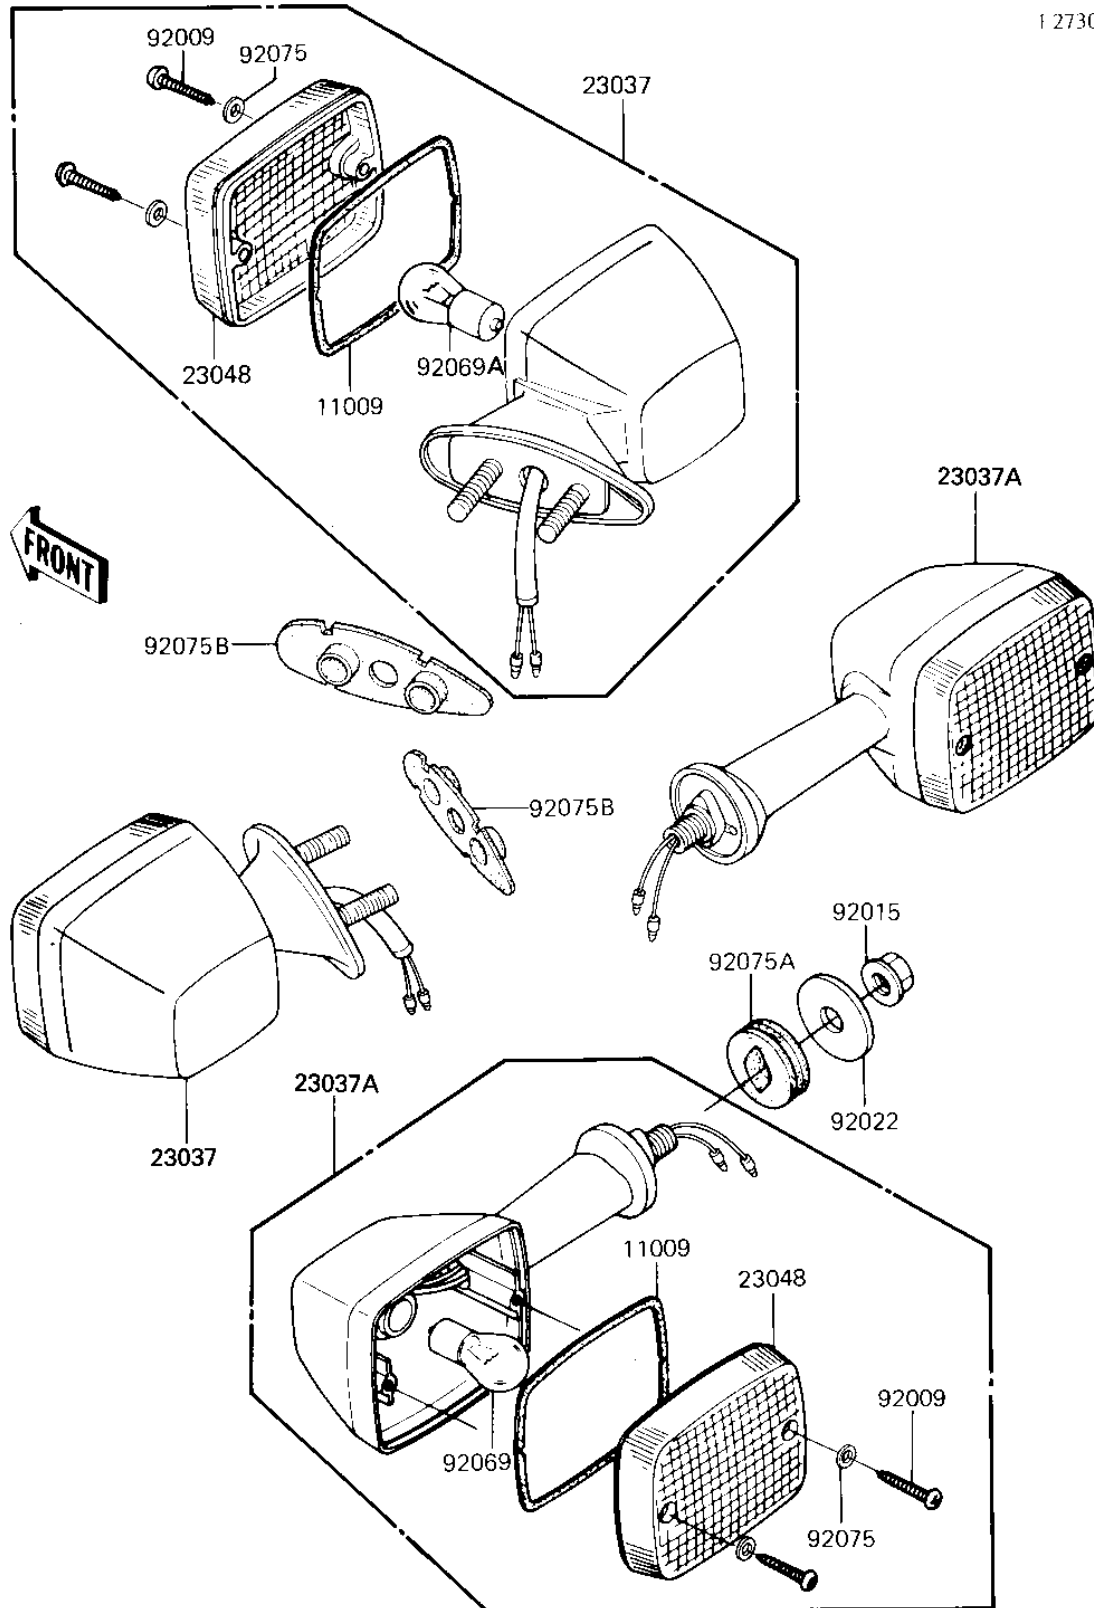

1985 NINJA® 750R PARTS DIAGRAM

TURN SIGNALS

1 2730 0127

1985 NINJA® 750R PARTS LIST

TURN SIGNALS

ITEM NAME	PART NUMBER	QUANTITY
GASKET,SIGNAL LAMP (Ref # 11009)	11009-1150	1
LAMP-ASSY-SIGNAL,FR (Ref # 23037)	23037-1150	1
LAMP-ASSY-SIGNAL,RR (Ref # 23037A)	23037-1151	1
LENS-SIGNAL LAMP (Ref # 23048)	23048-1019	1
SCREW,TAPPING,4X25 (Ref # 92009)	92009-1069	1
NUT,FLANGED,10MM (Ref # 92015)	92015-1428	1
WASHER,10.5X37X1.6 (Ref # 92022)	92022-1246	1
BULB 12V 32CP (Ref # 92069)	92069-055	1
BULB,12V 23/8W (Ref # 92069A)	92069-060	1
WASHER-PLAIN,4MM (Ref # 92075)	23058-002	1
DAMPER,SIGNAL LAMP (Ref # 92075A)	92075-1391	1
DAMPER,SIGNAL LAMP,FR (Ref # 92075B)	92075-1506	1