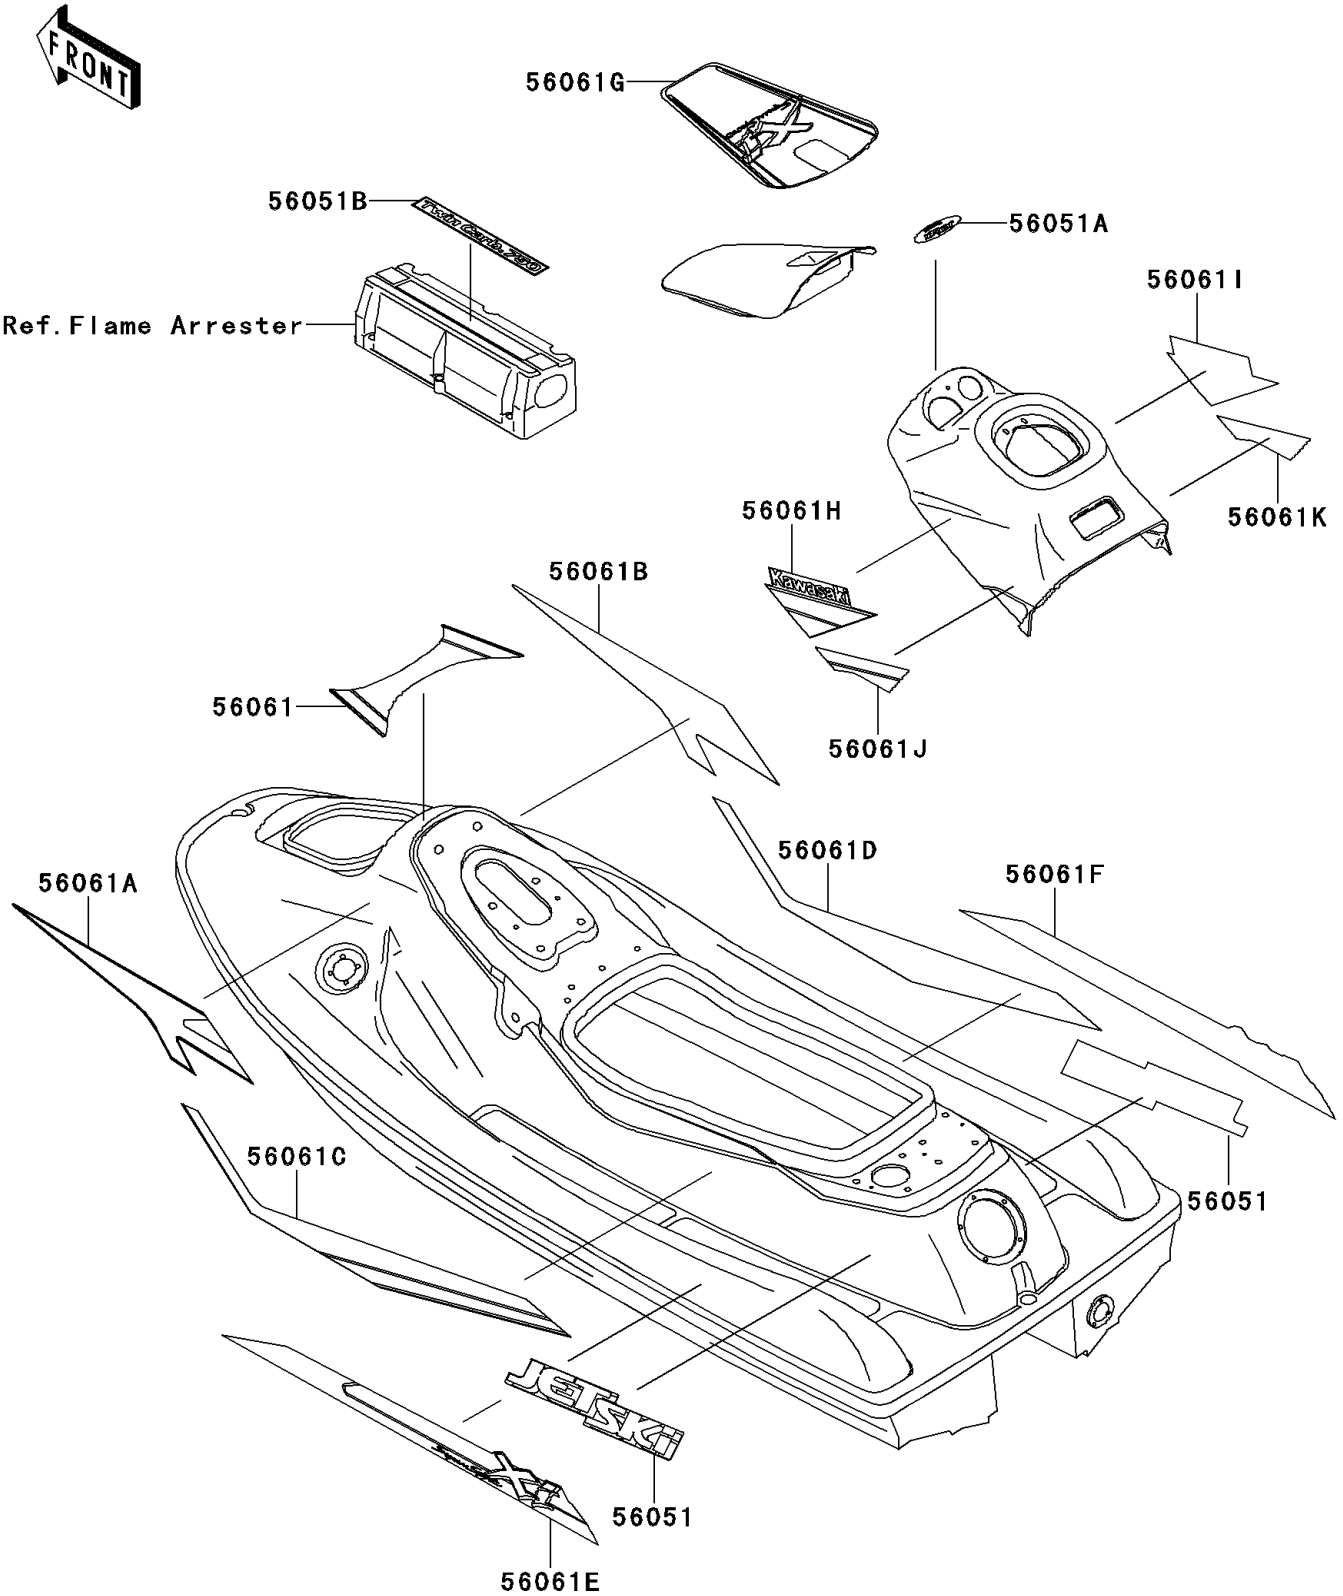

1996 JET SKI® Super Sport Xi PARTS DIAGRAM

Decals (JH750-F1)

F3880

1996 JET SKI® Super Sport Xi PARTS LIST

Decals(JH750-F1)

ITEM NAME	PART NUMBER	QUANTITY
MARK,DECK,JE (Ref # 56051)	56051-3734	1
MARK,METER COVER,JET SKI (Ref # 56051A)	56051-3735	1
MARK,TWIN CARB.750 (Ref # 56051B)	56051-3742	1
PATTERN,DECK,FR (Ref # 56061)	56061-3758	1
PATTERN,DECK,FR,LH (Ref # 56061A)	56061-3759	1
PATTERN,DECK,FR,RH (Ref # 56061B)	56061-3760	1
PATTERN,DECK,SEAT,LH (Ref # 56061C)	56061-3761	1
PATTERN,DECK,SEAT,RH (Ref # 56061D)	56061-3762	1
PATTERN,DECK,RR,LH (Ref # 56061E)	56061-3763	1
PATTERN,DECK,RR,RH (Ref # 56061F)	56061-3764	1
PATTERN,HATCH COVER (Ref # 56061G)	56061-3765	1
PATTERN,HANDLE COVER,UPP,LH (Ref # 56061H)	56061-3766	1
PATTERN,HANDLE COVER,UPP,RH (Ref # 56061I)	56061-3767	1
PATTERN,HANDLE COVER,LWR,LH (Ref # 56061J)	56061-3768	1
PATTERN,HANDLE COVER,LWR,RH (Ref # 56061K)	56061-3769	1