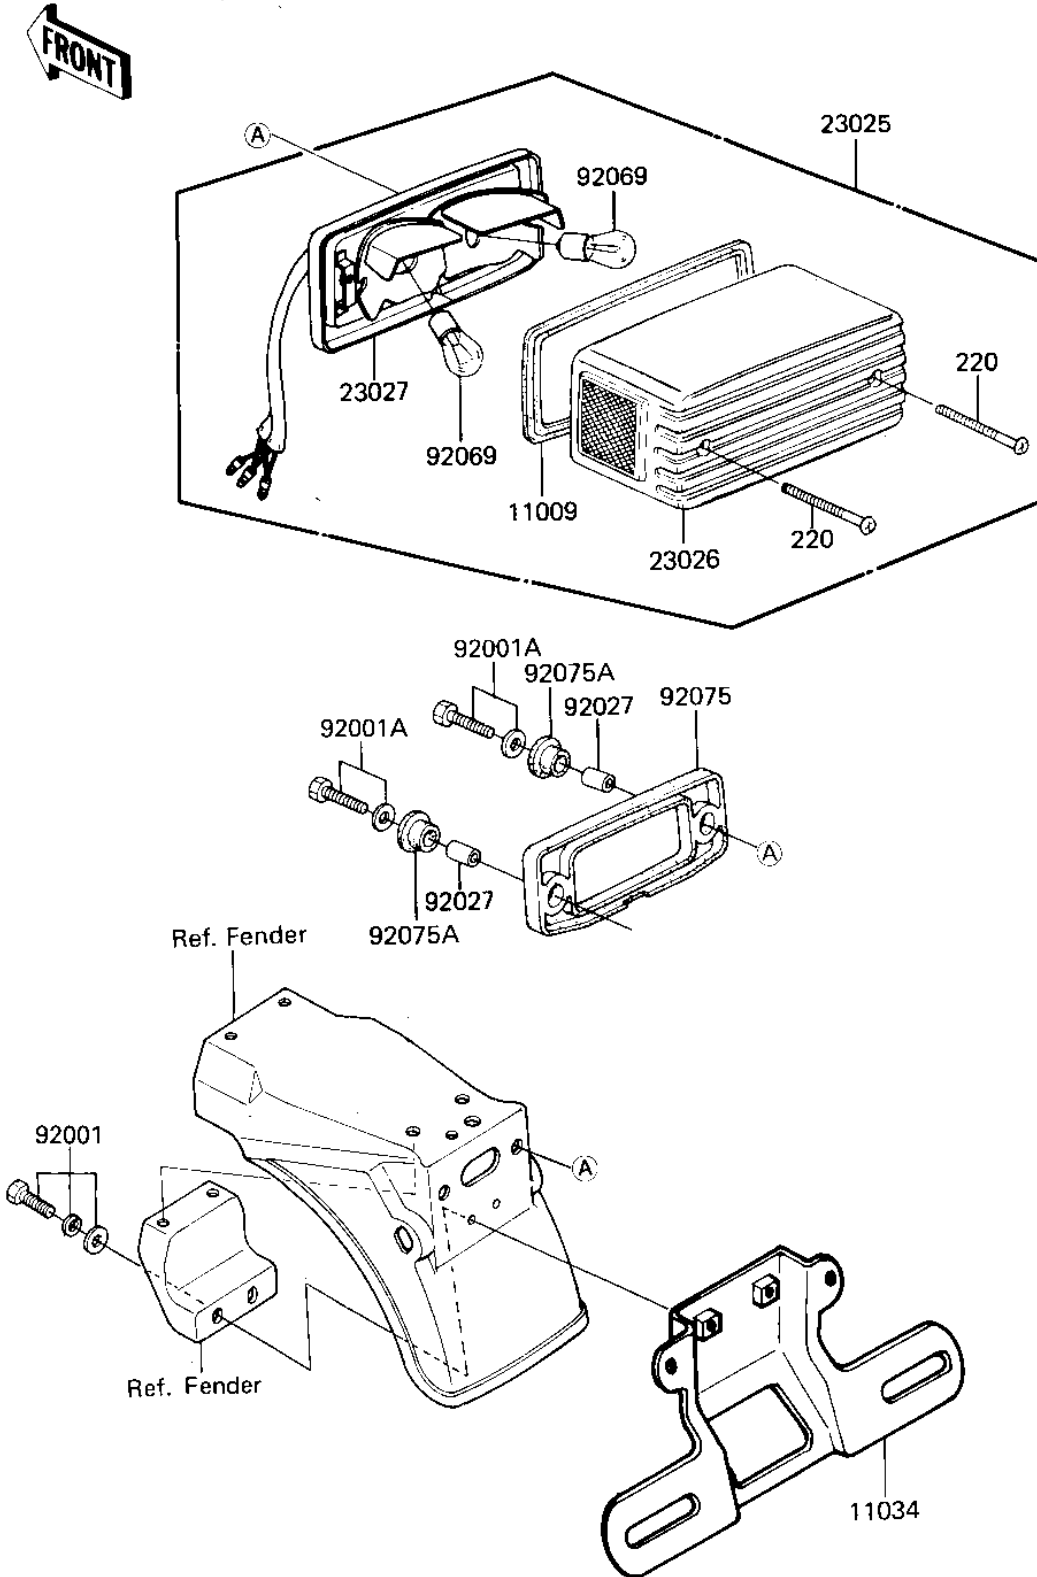

## 1985 NINJA® 750R PARTS DIAGRAM

TAILLIGHT

F2720-0170

## 1985 NINJA® 750R PARTS LIST

### TAILLIGHT

ITEM NAME	PART NUMBER	QUANTITY
GASKET,TAIL LAMP (Ref # 11009)	11009-1221	1
BRACKET (Ref # 11034)	11034-1922	1
LAMP-TAIL,BLACK (Ref # 23025)	23025-1038	1
LENS,TAIL LAMP (Ref # 23026)	23026-1021	1
BODY-COMP-TAIL LAMP,B (Ref # 23027)	23027-1025	1
BOLT,6X20 (Ref # 92001)	92001-1765	1
BOLT,6X30 (Ref # 92001A)	92001-1776	1
COLLAR,6.8X10X21 (Ref # 92027)	92027-1400	1
BULB,12V 32/3CP (Ref # 92069)	92069-059	1
DAMPER (Ref # 92075)	92075-1282	1
DAMPER,TAIL LAMP (Ref # 92075A)	92075-1367	1
SCREW-PAN-CROS (Ref # 220)	220C0465	1