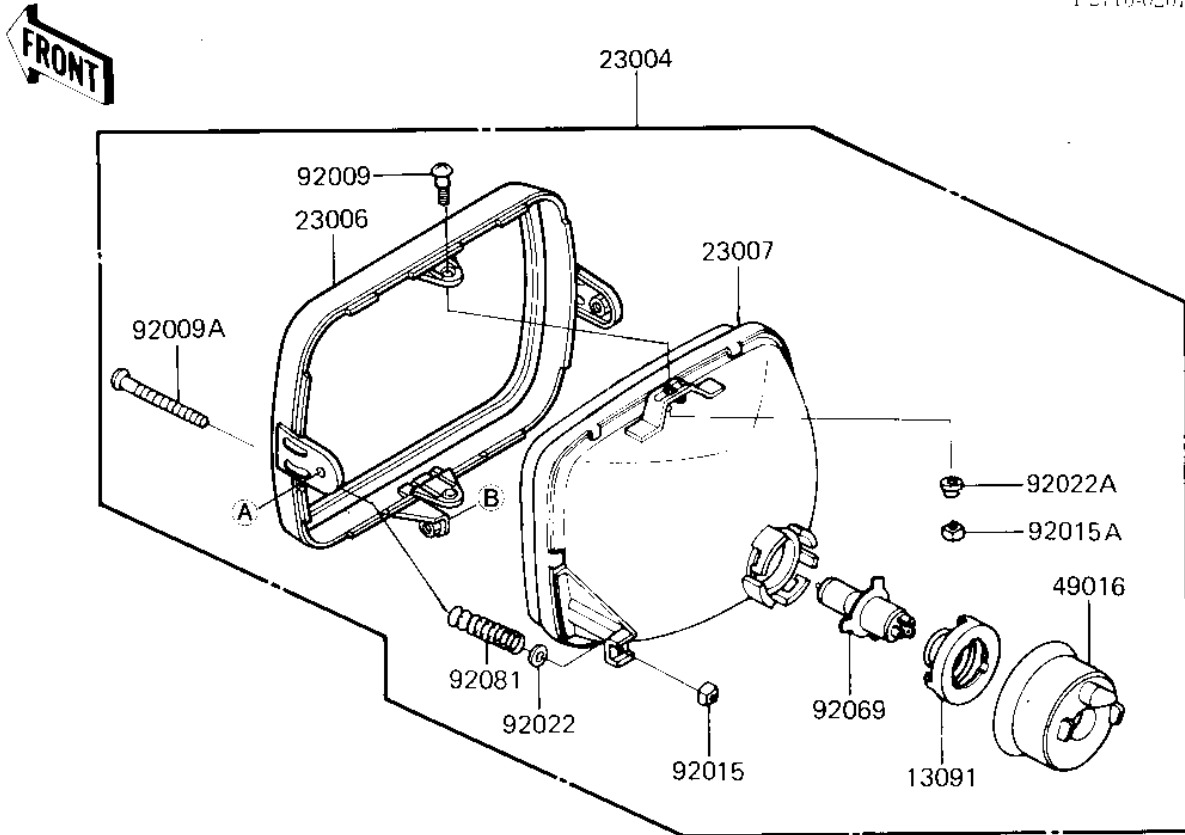

1985 NINJA® 750R PARTS DIAGRAM

HEADLIGHT

F2716-0207

1985 NINJA® 750R PARTS LIST

HEADLIGHT

ITEM NAME	PART NUMBER	QUANTITY
BRACKET,HEAD LIGHT (Ref # 11034)	23064-022	1
HOLDER,HEAD LAMP SOCK (Ref # 13091)	13091-1036	1
LAMP-HEAD (Ref # 23002)	23004-1151	1
RIM-LAMP (Ref # 23006)	23006-1051	1
LENS-COMP (Ref # 23007)	23007-1041	1
COVER,HEAD LAMP SOCKE (Ref # 49016)	49016-1023	1
BOLT,6X22 (Ref # 92001)	92002-1262	1
SCREW-PAN HEAD,5X12 (Ref # 92009)	23019-023	1
SCREW,HEAD LAMP LENS (Ref # 92009A)	92009-1047	1
NUT,4MM (Ref # 92015)	23020-018	1
NUT,HEAD LAMP RIM FIT (Ref # 92015A)	23020-023	1
WASHER (Ref # 92022)	23021-004	1
WASHER-PLAIN,5MM (Ref # 92022A)	23021-012	1
COLLAR,FUEL TANK FITT (Ref # 92027)	92027-1134	1
COLLAR,REAR FENDER (Ref # 92027A)	92027-162	1
BULB,12V-60/55W (Ref # 92069)	92069-1002	1
DAMPER (Ref # 92075)	92160-1007	1
DAMPER RUBBER,RR FENR (Ref # 92075A)	92075-209	1
SPRING,HEAD LAMP LENS (Ref # 92081)	92081-1103	1
BOLT-SMALL-UPSET 8X25 (Ref # 115)	115G0825	1
BOLT (Ref # 186)	186B0614	1