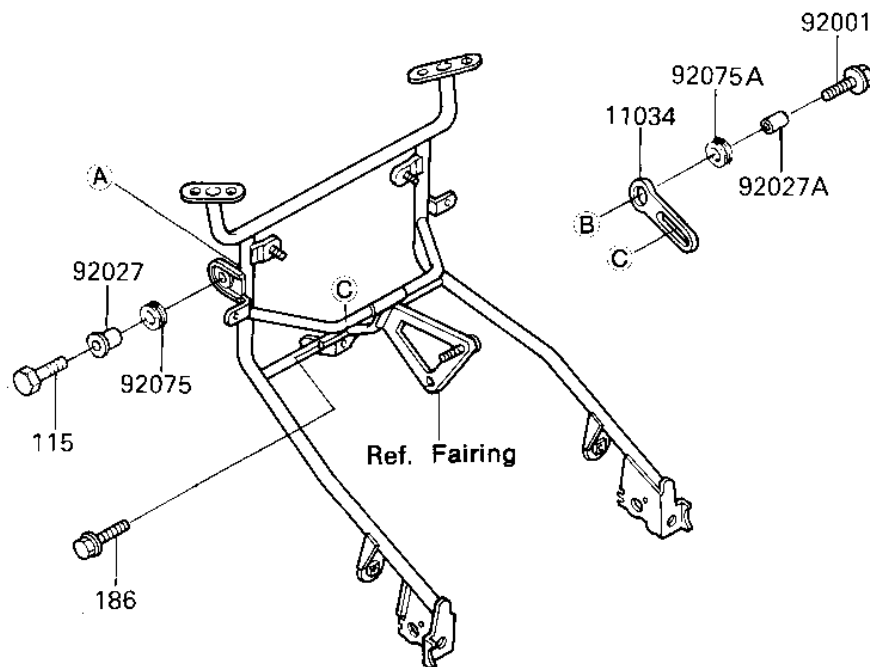

1985 NINJA® 750R PARTS DIAGRAM

HEADLIGHT

F2716-0207

1985 NINJA® 750R PARTS LIST

HEADLIGHT

ITEM NAME	PART NUMBER	QUANTITY
BRACKET,HEAD LIGHT (Ref # 11034)	23064-022	1
HOLDER,HEAD LAMP SOCK (Ref # 13091)	13091-1036	1
LAMP-HEAD (Ref # 23002)	23004-1151	1
RIM-LAMP (Ref # 23006)	23006-1051	1
LENS-COMP (Ref # 23007)	23007-1041	1
COVER,HEAD LAMP SOCKE (Ref # 49016)	49016-1023	1
BOLT,6X22 (Ref # 92001)	92002-1262	1
SCREW-PAN HEAD,5X12 (Ref # 92009)	23019-023	1
SCREW,HEAD LAMP LENS (Ref # 92009A)	92009-1047	1
NUT,4MM (Ref # 92015)	23020-018	1
NUT,HEAD LAMP RIM FIT (Ref # 92015A)	23020-023	1
WASHER (Ref # 92022)	23021-004	1
WASHER-PLAIN,5MM (Ref # 92022A)	23021-012	1
COLLAR,FUEL TANK FITT (Ref # 92027)	92027-1134	1
COLLAR,REAR FENDER (Ref # 92027A)	92027-162	1
BULB,12V-60/55W (Ref # 92069)	92069-1002	1
DAMPER (Ref # 92075)	92160-1007	1
DAMPER RUBBER,RR FENR (Ref # 92075A)	92075-209	1
SPRING,HEAD LAMP LENS (Ref # 92081)	92081-1103	1
BOLT-SMALL-UPSET 8X25 (Ref # 115)	115G0825	1
BOLT (Ref # 186)	186B0614	1