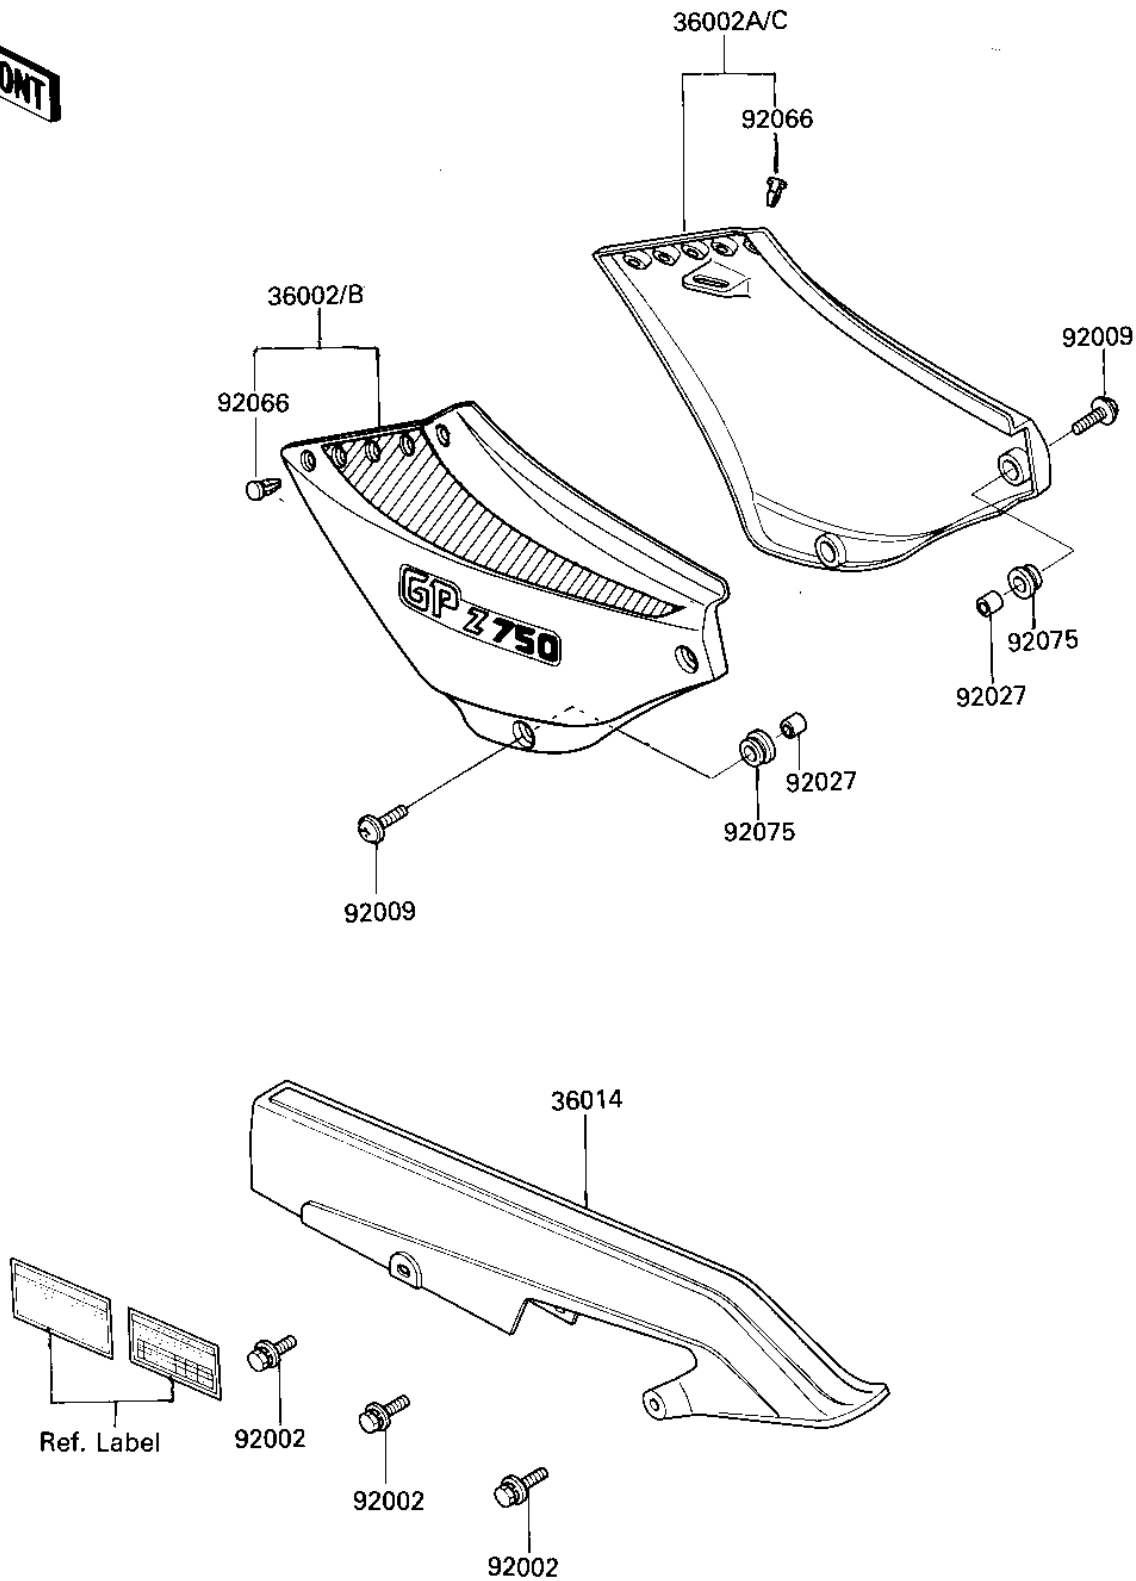

1985 NINJA® 750R PARTS DIAGRAM

SIDE COVERS/CHAIN COVER

F2610-0301

1985 NINJA® 750R PARTS LIST

SIDE COVERS/CHAIN COVER

ITEM NAME	PART NUMBER	QUANTITY
COVER-SIDE,LH,EBONY (Ref # 36002)	36002-5007-H8	1
COVER-SIDE,RH,EBONY (Ref # 36002A)	36002-5008-H8	1
COVER-SIDE,LH,F.RED (Canada) (Ref # 36002B)	36002-5009-B1	1
COVER-SIDE,RH,F.RED (Canada) (Ref # 36002C)	36002-5010-B1	1
CASE-CHAIN (Ref # 36014)	36014-1101	1
BOLT (Ref # 92002)	92002-1242	1
SCREW,6X20,BLACK (Ref # 92009)	92009-1251	1
COLLAR,REAR FENDER (Ref # 92027)	92027-162	1
PLUG,SIDE COVER (Ref # 92066)	92066-1127	1
RUBBER,FENDER COVER (Ref # 92075)	92075-174	1