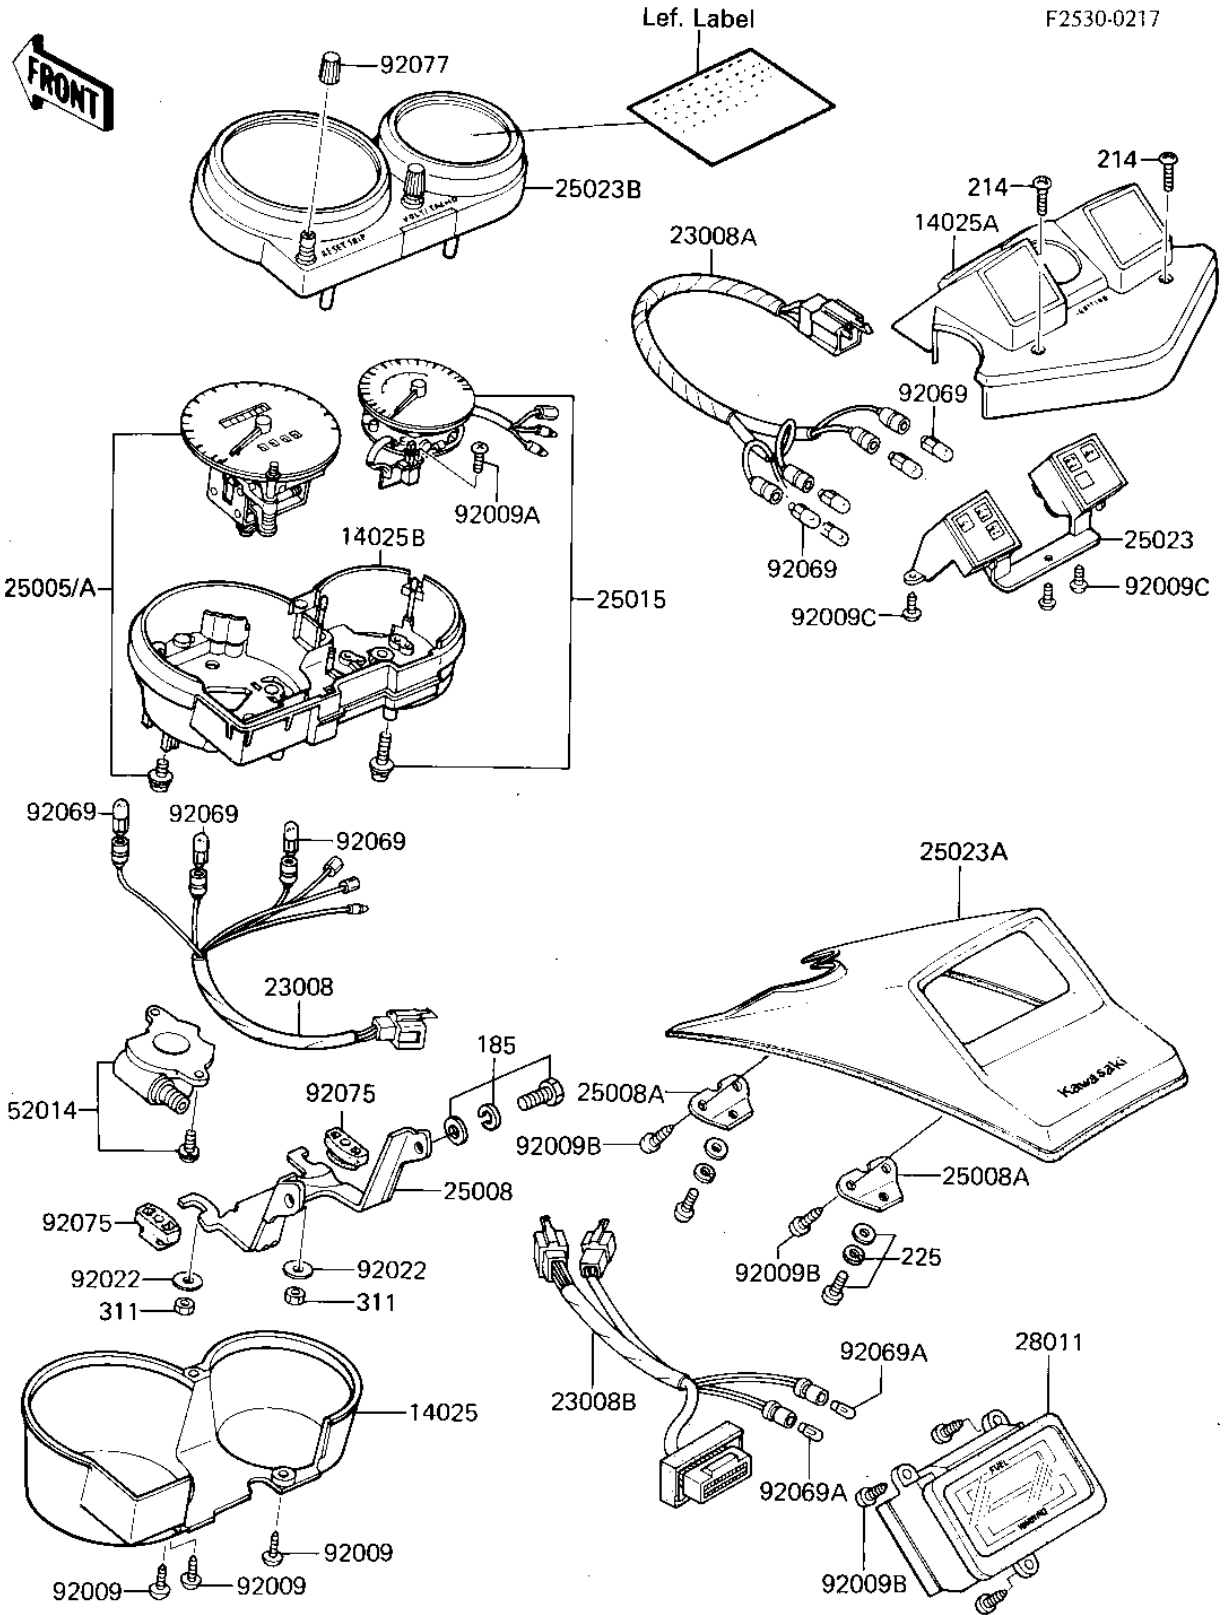

## 1985 NINJA® 750R PARTS DIAGRAM

METERS

## 1985 NINJA® 750R PARTS LIST

### METERS

ITEM NAME	PART NUMBER	QUANTITY
COVER,METER CASE,LWR (Ref # 14025)	14025-1691	1
COVER,PILOT BOX (Ref # 14025A)	14025-1693	1
COVER,METER HOUSING (Ref # 14025B)	14025-1791	1
SOCKET-ASSY,METER (Ref # 23008)	23008-1188	1
SOCKET-ASSY,LAMP ASSY (Ref # 23008A)	23008-1191	1
SOCKET-ASSY,FUEL (Ref # 23008B)	23008-1201	1
SPEEDOMETER,MPH (Ref # 25005)	25005-1218	1
SPEEDOMETER,KPH (Canada) (Ref # 25005A)	25005-1219	1
BRACKET-METER (Ref # 25008)	25008-1060	1
BRACKET-METER,FUEL TA (Ref # 25008A)	25008-1103	1
TACHOMETER,X1000R/MIN (Ref # 25015)	25015-1151	1
COVER-METER CASE,LAMP (Ref # 25023)	25023-1057	1
COVER-METER CASE,FUEL (Ref # 25023A)	25023-1102	1
COVER-METER CASE,UPP (Ref # 25023B)	25023-1114	1
METER,FUEL&WARNING (Ref # 28011)	28011-1042	1
ELBOW,SPEEDOMETER GEA (Ref # 52014)	52014-1006	1
SCREW,4X16,BLACK (Ref # 92009)	92009-1158	1
SCREW,2X6,BLACK (Ref # 92009A)	92009-1172	1
SCREW,TAPPING,4X12 (Ref # 92009B)	92009-1254	1
SCREW,TAPPING,3X12 (Ref # 92009C)	92009-1255	1
WASHER,PLAIN,6MM (Ref # 92022)	92022-263	1
BULB,12V3W T-7 (Ref # 92069)	92069-1020	1
BULB,12V1.4W T-5 (Ref # 92069A)	92069-1051	1
DAMPER,METER BRACKET (Ref # 92075)	92075-1495	1
KNOB,RESET TRIP (Ref # 92077)	92077-1017	1
BOLT-UPSET-WSP-SMALL (Ref # 185)	185C0816	1
SCREW-PAN+- (Ref # 214)	214C0430	1
SCREW-PAN-WSP-CROS (Ref # 225)	225B0514	1
NUT,5MM (Ref # 311)	311B0500	1