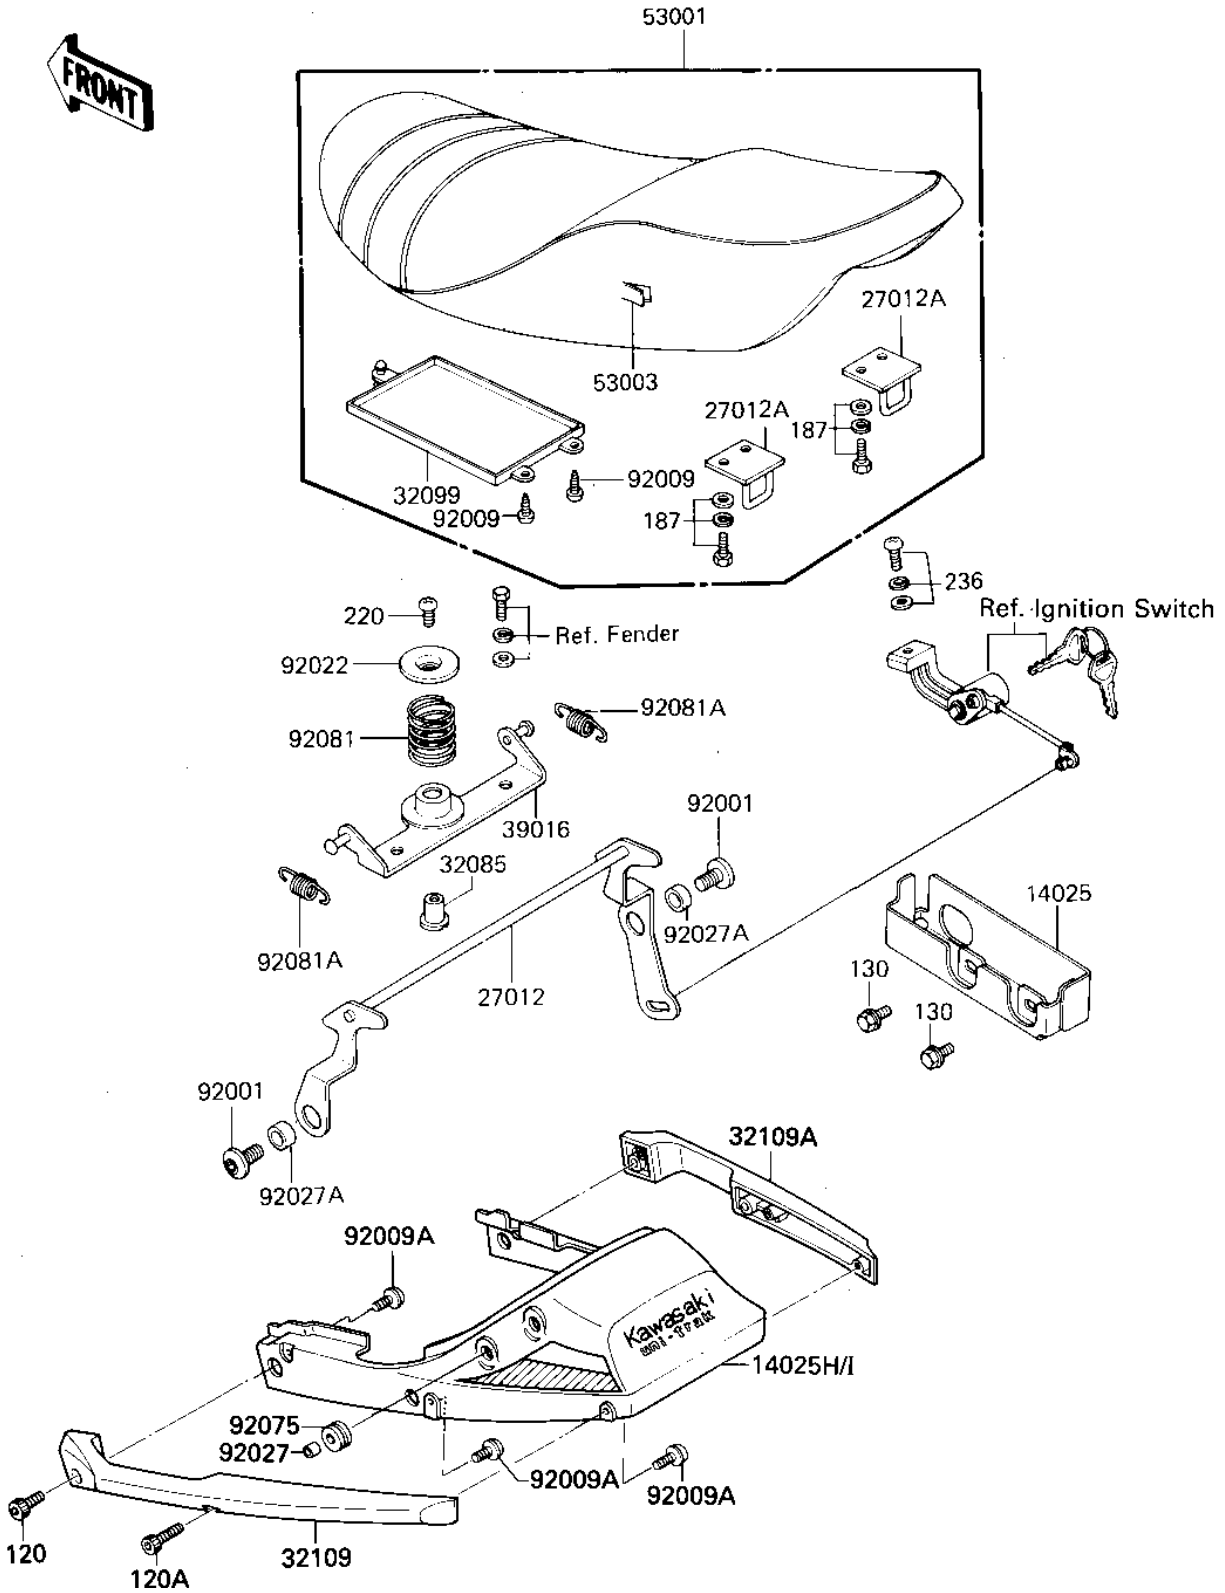

1985 NINJA® 750R PARTS DIAGRAM

SEAT/SEAT COVER

F2510-0251

1985 NINJA® 750R PARTS LIST

SEAT/SEAT COVER

ITEM NAME	PART NUMBER	QUANTITY
COVER,SEAT LOCK (Ref # 14025)	14025-1656	1
COVER,SEAT,EBONY (Ref # 14025H)	14025-5207-H8	1
COVER,SEAT,F.RED (Canada) (Ref # 14025I)	14025-5208-B1	1
HOOK,SEAT LOCK (Ref # 27012)	27012-1039	1
HOOK, SEAT (Ref # 27012A)	53008-021	1
STOPPER,SPRING (Ref # 32085)	32085-1130	1
CASE (Ref # 32099)	32099-011	1
GRIP-FRAME,SEAT,LH (Ref # 32109)	32109-1046	1
GRIP-FRAME,SEAT,RH (Ref # 32109A)	32109-1047	1
BRACKET-SPRING MOUNT, (Ref # 39016)	39016-1003	1
SEAT-ASSY,DUAL (Ref # 53001)	53001-1417	1
LEATHER,SEAT (Ref # 53003)	53003-1132	1
BOLT,8X16 (Ref # 92001)	92001-1841	1
SCREW (Ref # 92009)	92009-1043	1
SCREW,SEAT COVER (Ref # 92009A)	92009-1186	1
WASHER,SEAT (Ref # 92022)	92022-1411	1
COLLAR,6.8X10X8.5 (Ref # 92027)	92027-129	1
COLLAR,8.2X13X6 (Ref # 92027A)	92027-1565	1
DAMPER RUBBER (Ref # 92075)	92075-1028	1
SPRING,SEAT REMOVER (Ref # 92081)	92081-1579	1
SPRING,HOOK RETURN (Ref # 92081A)	92081-1580	1
BOLT-SOCKET (Ref # 120)	120S0825	1
BOLT-SOCKET,8X35,BLAC (Ref # 120A)	120S0835	1
BOLT,FLANGED,6X10 (Ref # 130)	130B0610	1
BOLT 6X14 (Ref # 187)	187B0614	1
SCREW PAN HEAD 6X10 (Ref # 220)	220B0610	1
SCREW-PAN-WSP-CROS (Ref # 236)	236B0612	1