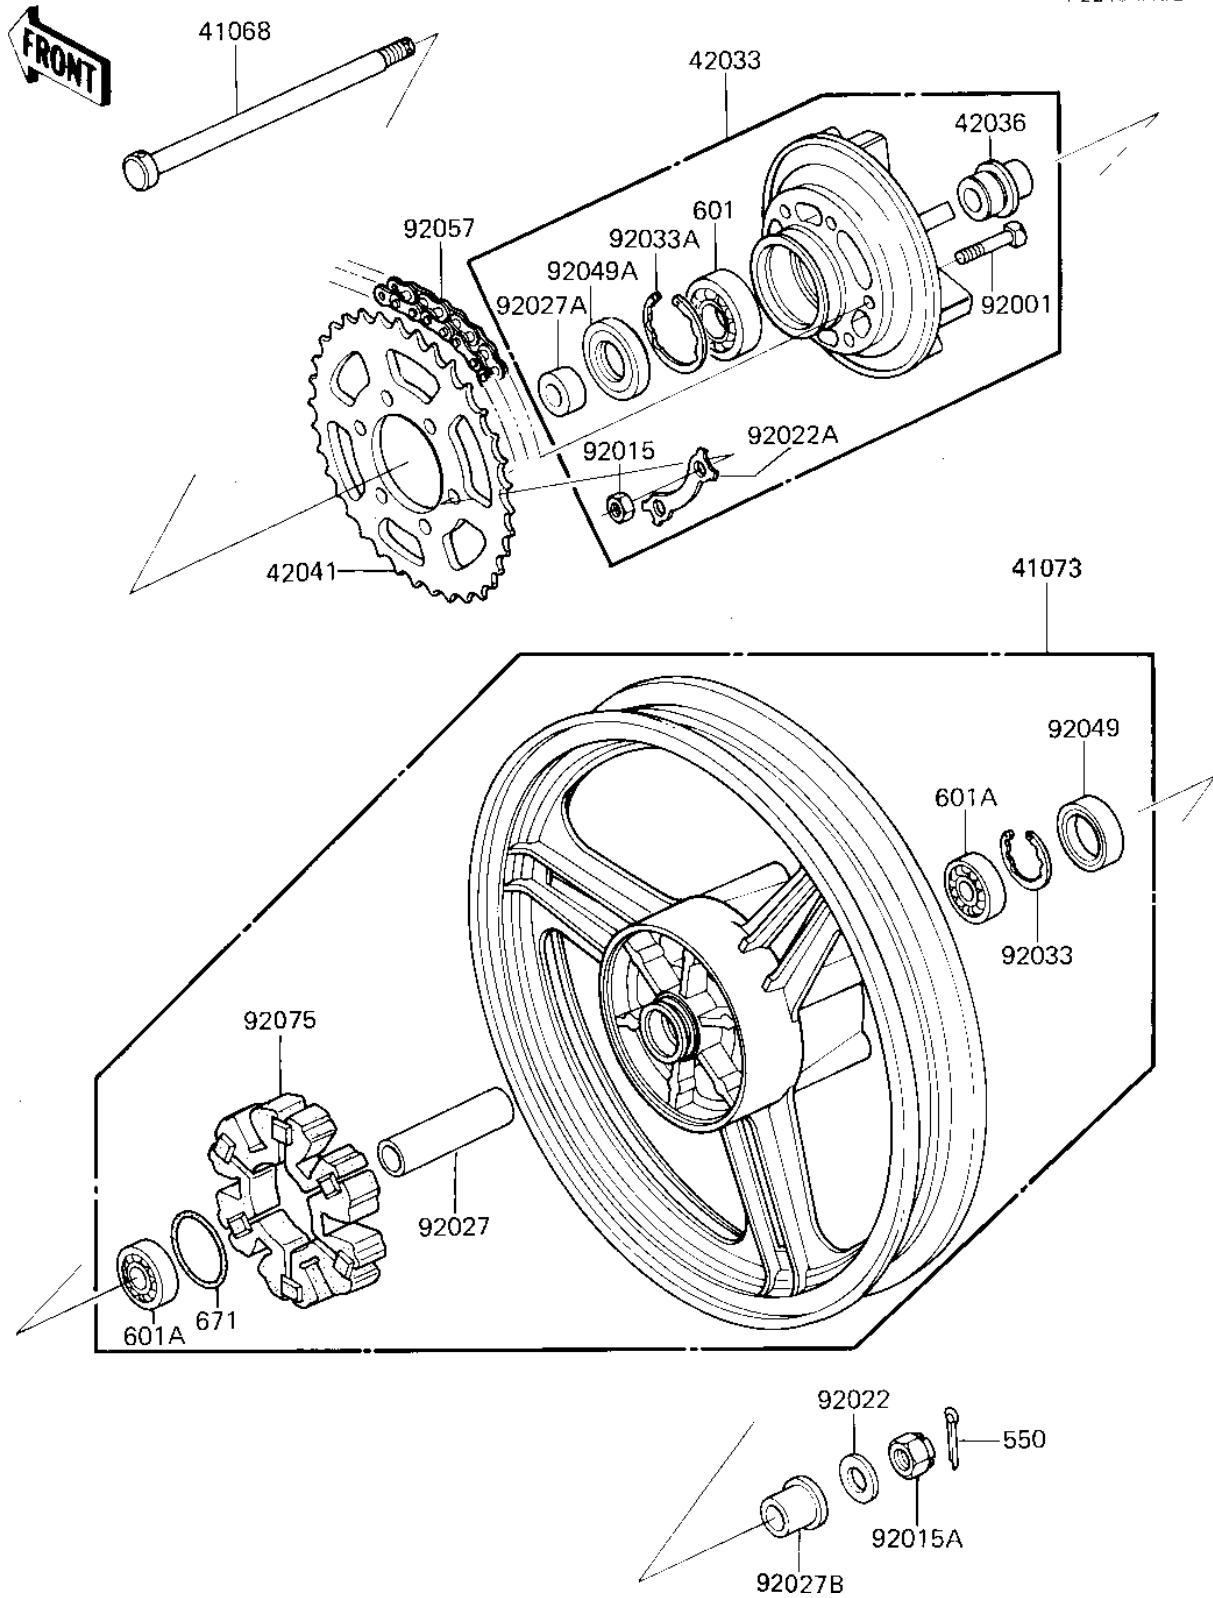

1985 NINJA® 750R PARTS DIAGRAM

REAR WHEEL/HUB/CHAIN

I 2240-0132

1985 NINJA® 750R PARTS LIST

REAR WHEEL/HUB/CHAIN

ITEM NAME	PART NUMBER	QUANTITY
AXLE,RR (Ref # 41068)	41068-1126	1
WHEEL-ASSY,RR.M.GRAY (Ref # 41073)	41073-1216-J9	1
COUPLING-ASSY,RR HUB, (Ref # 42033)	42033-1055	1
SLEEVE,RR HUB L=33M/M (Ref # 42036)	42036-1036	1
SPROCKET-HUB,38T,BLAC (Ref # 42041)	42041-1131	1
BOLT (Ref # 92001)	92001-161	1
NUT 10MM (Ref # 92015)	42045-005	1
NUT CASTLE,16MM (Ref # 92015A)	92015-055	1
WASHER SLEEVE (Ref # 92022)	42046-009	1
WASHER,LOCK (Ref # 92022A)	92022-1212	1
COLLAR,17.2X25X96 (Ref # 92027)	92027-1555	1
COLLAR,RR AXLE,LH (Ref # 92027A)	92027-1562	1
COLLAR,17X28X33 (Ref # 92027B)	92027-1566	1
CIRCLIP,47M/M (Ref # 92033)	92033-1042	1
CIRCLIP,62M/M (Ref # 92033A)	92033-1044	1
OIL SEAL,AG1556E0 (Ref # 92049)	92049-1056	1
OIL SEAL (Ref # 92049A)	92050-027	1
CHAIN,DRIVE,94L (Ref # 92057)	92057-1129	1
DAMPER REAR HUB SHOCK (Ref # 92075)	42014-004	1
PIN-COTTER,4.0X35 (Ref # 550)	550D4035	1
BALL BEARING,#6206 (Ref # 601)	601B6206	1
BRG,BALL,#6303ZZC3 (Ref # 601A)	601B6303ZZ	1
"O" RING,65MM (Ref # 671)	671B2565	1