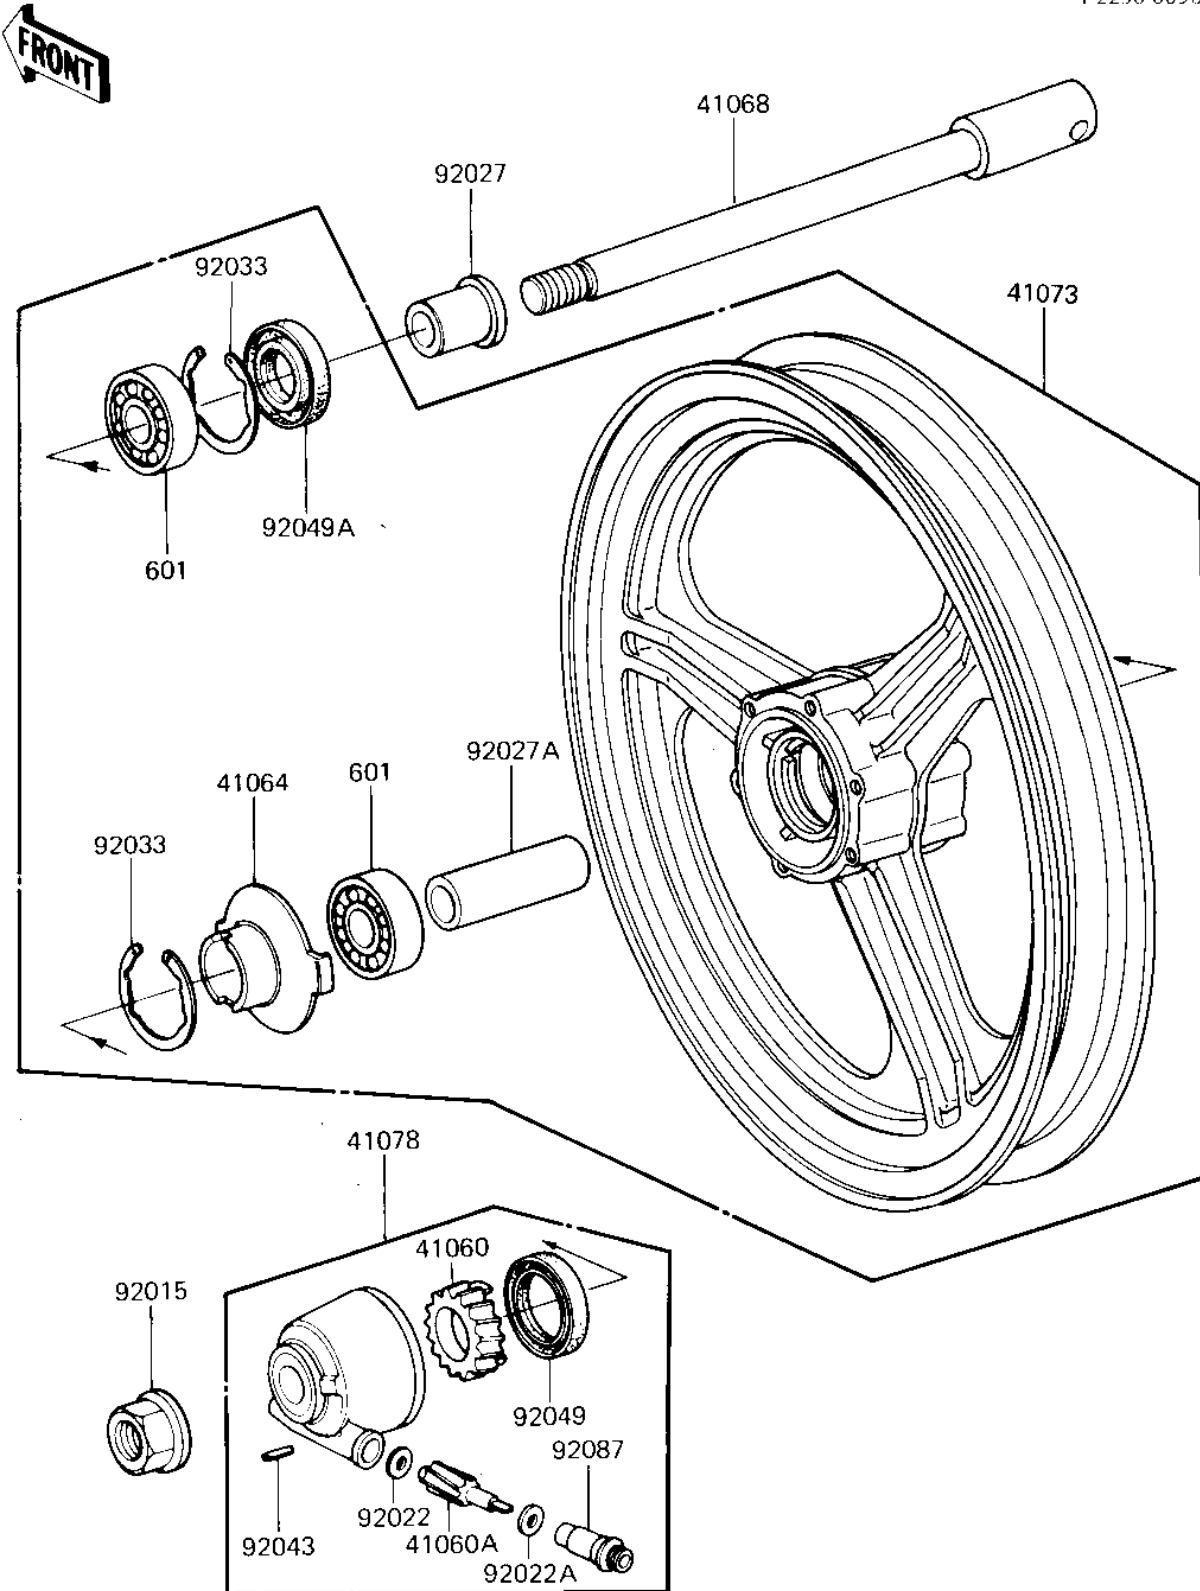

1985 NINJA® 750R PARTS DIAGRAM

FRONT WHEEL/HUB

1'2230-0096

1985 NINJA® 750R PARTS LIST

FRONT WHEEL/HUB

ITEM NAME	PART NUMBER	QUANTITY
GEAR,SPEEDOMETER (Ref # 41060)	41059-026	1
PINION,SPEEDOMETER,9T (Ref # 41060A)	41060-1016	1
RECEIVER,SPEEDOMETER (Ref # 41064)	41064-1006	1
AXLE,FRONT,L=204M/M (Ref # 41068)	41068-1009	1
WHEEL-ASSY,FR,M.GRAY (Ref # 41073)	41073-1206-J9	1
CASE-ASSY-METER GEAR, (Ref # 41076)	41078-1024	1
NUT,14MM (Ref # 92015)	92015-1407	1
WASHER THRST SPD PINI (Ref # 92022)	41063-001	2
COLLAR,FR AXLE L=30MM (Ref # 92027)	92027-1225	1
COLLAR,15.2X22X55 (Ref # 92027A)	92027-1505	1
CIRCLIP,42MM (Ref # 92033)	92033-1041	1
PIN,SPRING (Ref # 92043)	41082-001	1
OIL SEAL,BJN30427-C3 (Ref # 92049)	92049-1057	1
OIL SEAL,AG1144AO (Ref # 92049A)	92049-1058	1
BUSHING,METER GEAR (Ref # 92087)	92087-1002	1
UNAVAILABLE IN PRICE BOOK (Ref # 601)	601B63020	1