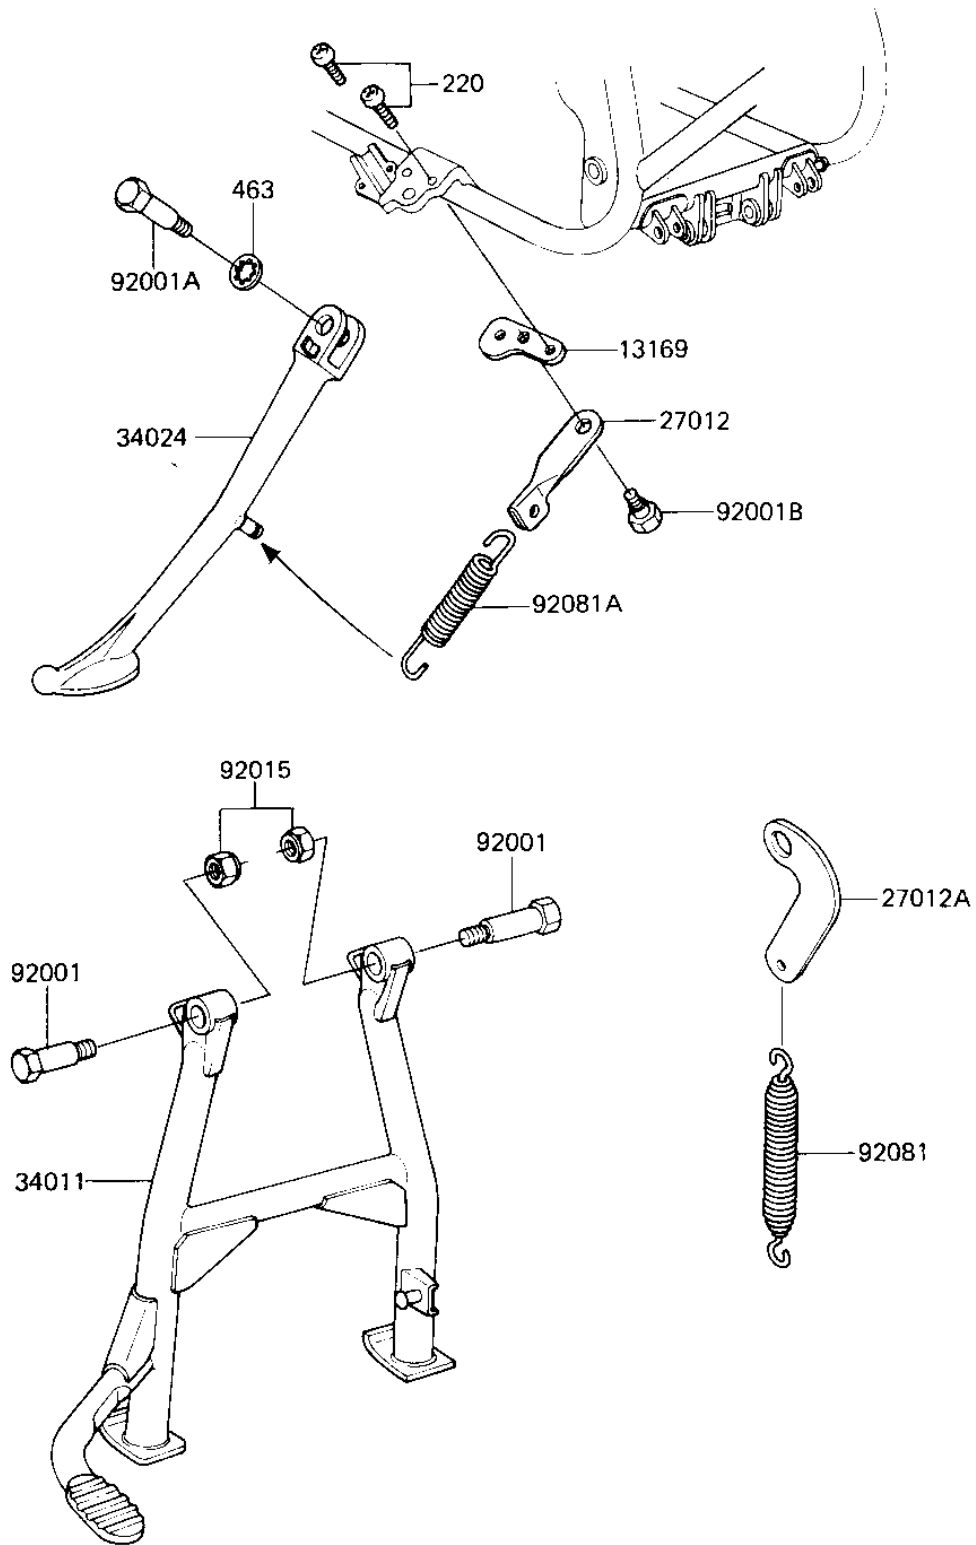

## 1985 NINJA® 750R PARTS DIAGRAM

STANDS

F2190-0132

## 1985 NINJA® 750R PARTS LIST

### STANDS

ITEM NAME	PART NUMBER	QUANTITY
PLATE,SIDE STAND (Ref # 13169)	13169-1604	1
HOOK,SPRING,SIDE STAN (Ref # 27012)	27012-1047	1
HOOK,SPRING,CENTER ST (Ref # 27012A)	27012-1048	1
STAND-CENTER (Ref # 34011)	34011-1081	1
STAND-SIDE (Ref # 34024)	34024-1117	1
BOLT,MAIN STAND FITTI (Ref # 92001)	92001-1214	1
BOLT, SIDE STAND FIT (Ref # 92001A)	92003-157	1
BOLT,SIDE STAND,6MM (Ref # 92001B)	92001-1814	1
NUT,LOCK,10MM,BLACK (Ref # 92015)	92015-1188	1
SPRING,MAIN STAND,R.H (Ref # 92081)	92081-1145	1
SPRING,SIDE STAND,BLA (Ref # 92081A)	92081-1586	1
SCREW-PAN-CROS (Ref # 220)	220C0516	1
WASHER LOCK 12MM (Ref # 463)	463H1200	1