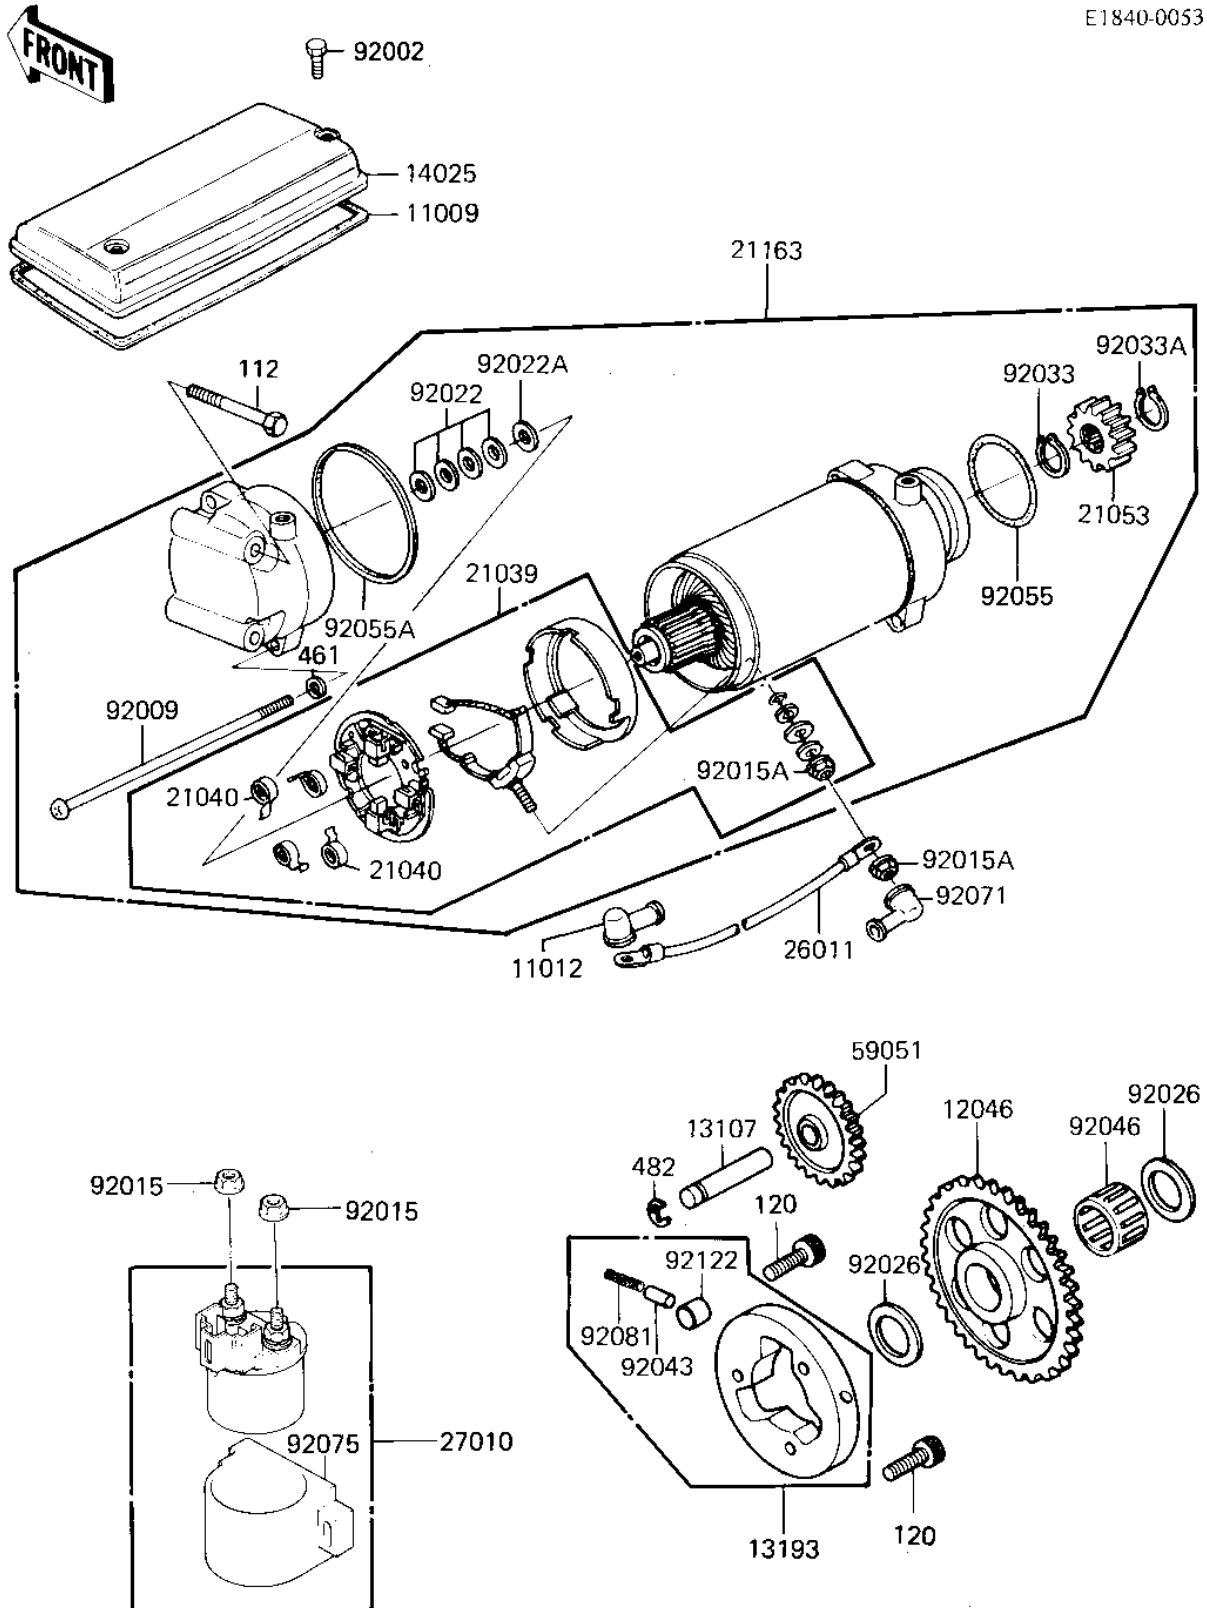

## 1985 NINJA® 750R PARTS DIAGRAM

STARTER MOTOR/STARTER CLUTCH

E1840-0053

## 1985 NINJA® 750R PARTS LIST

### STARTER MOTOR/STARTER CLUTCH

ITEM NAME	PART NUMBER	QUANTITY
GASKET,STARTER COVER (Ref # 11009)	21166-003	1
CAP,TERMINAL (Ref # 11012)	11012-1354	1
SPROCKET,STARTER,58T (Ref # 12046)	12046-1032	1
SHAFT,IDLE GEAR (Ref # 13107)	21143-003	1
CLUTCH-ASSY-ONEWAY (Ref # 13193)	13193-1012	1
COVER,STARTER,F.BLACK (Ref # 14025)	14025-1441	1
BRUSH,CARBON (Ref # 21039)	21039-1053	1
SPRING-BRUSH (Ref # 21040)	21040-1003	1
PINION,STARTER (Ref # 21053)	21053-004	1
STARTER-ELECTRIC (Ref # 21163)	21163-1053	1
WIRE,STARTER MOTOR (Ref # 26011)	26011-1073	1
SWITCH,MAGNETIC (Ref # 27010)	27010-1235	1
GEAR,IDLE,29T (Ref # 59051)	21167-004	1
BOLT,6X10 (Ref # 92002)	92002-1098	1
SCREW,PAN HEAD,6X130 (Ref # 92009)	21099-006	1
NUT-6MM (Ref # 92015)	92015-1078	2
WASHER,THRUST,0.2T (Ref # 92022)	21025-011	1
WASHER,THRUST,0.8T (Ref # 92022A)	92022-1132	1
SPACER,25X36X3.2 (Ref # 92026)	92026-1025	1
CIRCLIP (Ref # 92033)	92033-034	1
CIRCLIP,13M/M (Ref # 92033A)	92033-037	1
PIN (Ref # 92043)	92043-087	1
BRG,NEEDLE,K253017 (Ref # 92046)	92046-056	1
"O" RING,40M/M (Ref # 92055)	21027-008	1
"O" RING,STARTER MOTR (Ref # 92055A)	92055-1086	1
GROMMET,CORD (Ref # 92071)	21017-017	1
DAMPER MAG SWITCH SHK (Ref # 92075)	21064-002	1
SPRING (Ref # 92081)	92081-110	1
ROLLER (Ref # 92122)	92122-004	1

## 1985 NINJA® 750R PARTS LIST

STARTER MOTOR/STARTER CLUTCH

ITEM NAME	PART NUMBER	QUANTITY
BOLT-UPSET (Ref # 112)	112G0660	1
BOLT, SOCKET, 8X12 (Ref # 120)	120P0812	1
WASHER SPRING 6MM (Ref # 461)	461F0600	1
CIRCLIP 12MM (Ref # 482)	482K0200	1