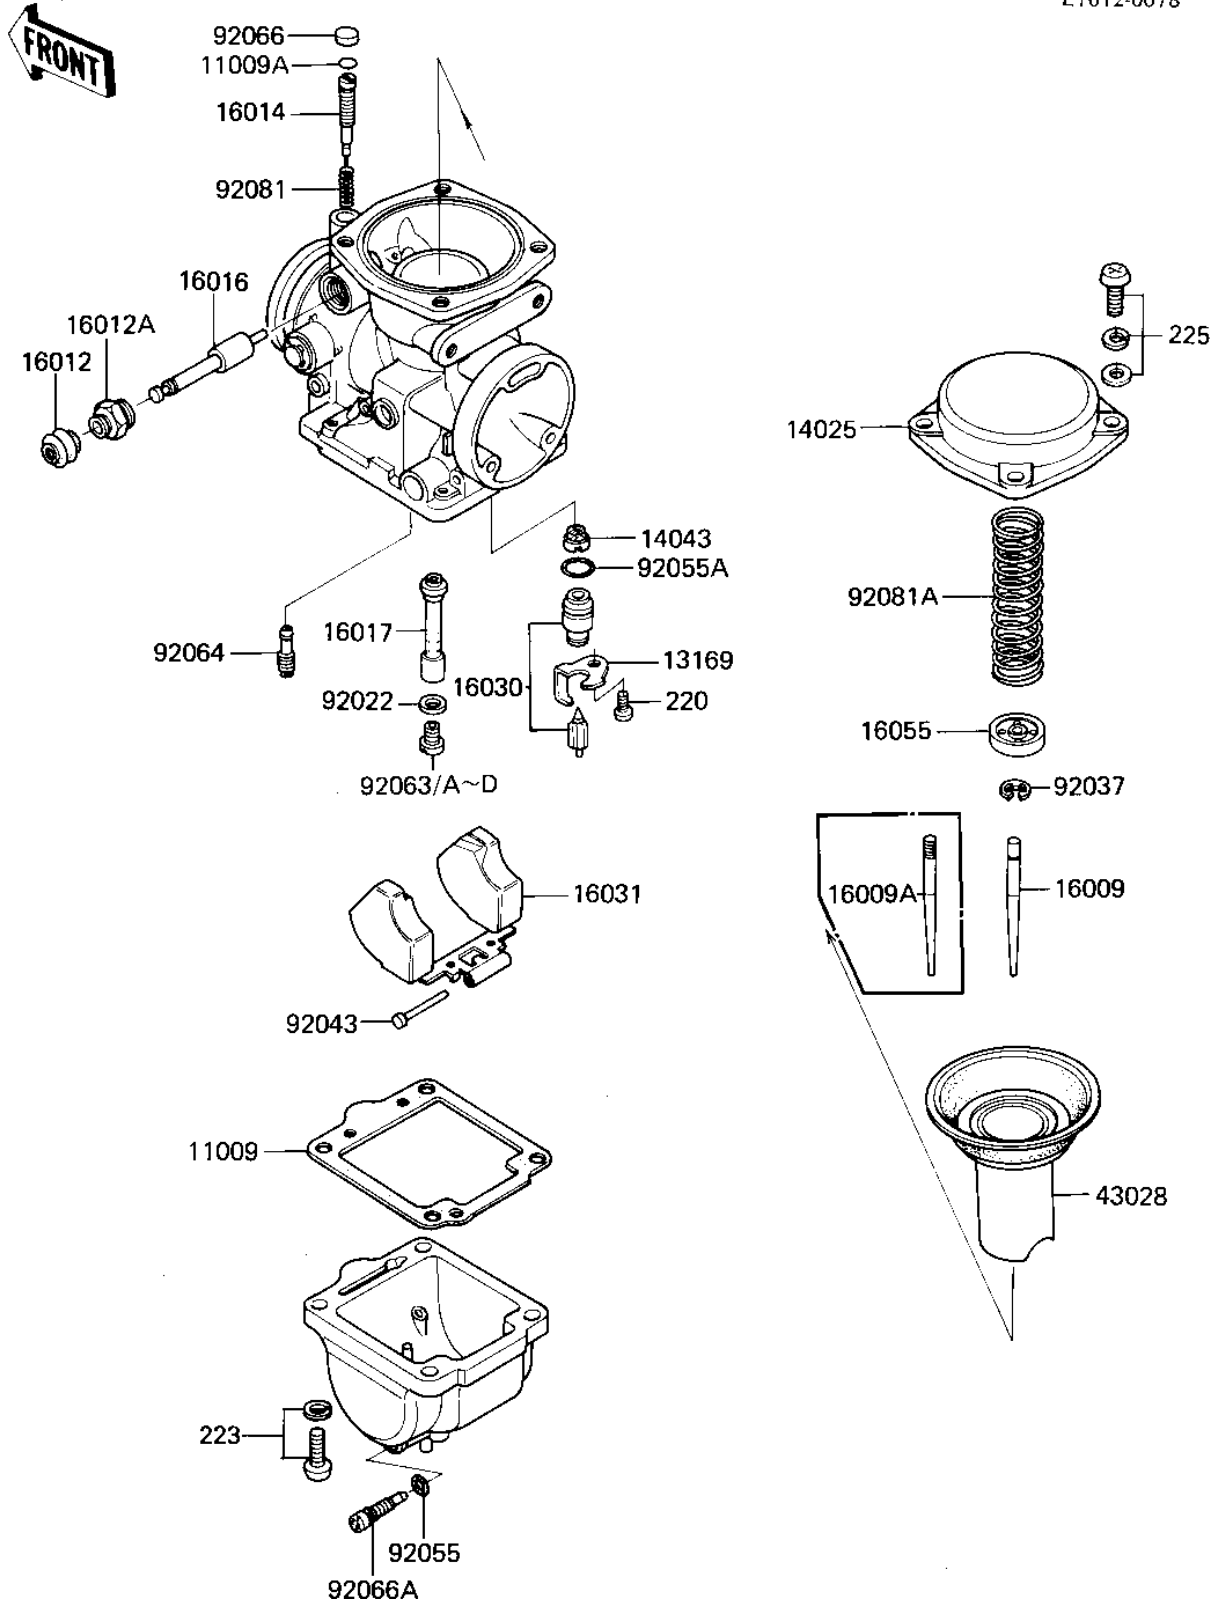

1985 NINJA® 750R PARTS DIAGRAM

CARBURETOR PARTS

E1612-0078

1985 NINJA® 750R PARTS LIST

CARBURETOR PARTS

ITEM NAME	PART NUMBER	QUANTITY
GASKET,FLOAT CHAMBER (Ref # 11009)	11009-1241	1
"O" RING (Ref # 11009A)	16038-022	1
PLATE (Ref # 13169)	13169-1482	1
COVER,MIXING CHAMBER (Ref # 14025)	14025-1603	1
FILTER,FLOAT VALVE (Ref # 14043)	14043-1010	1
NEEDLE-JET,4BC6 (Ref # 16009)	16009-1204	1
NEEDLE-JET,4BC7 (Canada) (Ref # 16009A)	16009-1205	1
CAP-STARTER PLUNGER (Ref # 16012)	16012-1010	1
CAP-STARTER PLUNGER (Ref # 16012A)	16012-1011	1
SCREW-PILOT AIR (Ref # 16014)	16014-1014	1
PLUNGER (Ref # 16016)	16016-1019	1
JET-NEEDLE,Y-8 (Ref # 16017)	16017-1138	1
VALVE-FLOAT (Ref # 16030)	16030-1016	1
FLOAT (Ref # 16031)	16031-1013	1
PLATE,NEEDLE (Ref # 16055)	16055-010	1
DIAPHRAGM,VALVE (Ref # 43028)	43028-1037	1
WASHER MAIN JET (Ref # 92022)	16034-001	1
CIRCLIP (Ref # 92037)	16008-014	1
PIN,FLOAT (Ref # 92043)	16032-008	1
"O" RING (Ref # 92055)	92055-044	1
"O" RING (Ref # 92055A)	92055-1105	1
MAIN JET,#110R (Ref # 92063)	92063-1038	1
JET-MAIN,#A107.5R (Ref # 92063A)	92063-1041	1
MAIN JET,#A105R (Ref # 92063B)	92063-1042	1
MAIN JET,A115 (Ref # 92063C)	92063-1109	1
JET-MAIN,#A112.5 (Ref # 92063D)	92063-1110	1
JET-PILOT,#A37.5 (Ref # 92064)	92064-1036	1
PLUG,PILOT SCREW (Ref # 92066)	92066-1051	1
SCREW,DRAIN (Ref # 92066A)	92066-1064	1

1985 NINJA® 750R PARTS LIST

CARBURETOR PARTS

ITEM NAME	PART NUMBER	QUANTITY
SPRING,PILOT SCREW (Ref # 92081)	16022-016	1
SPRING,DIAPHRAGM VALV (Ref # 92081A)	92081-1603	1
SCREW PAN HEAD 4X6 (Ref # 220)	220B0406	1
SCREW-PAN-WS-CROS (Ref # 223)	223C0516	1
SCREW-PAN-WSP-CROS (Ref # 225)	225C0516	1