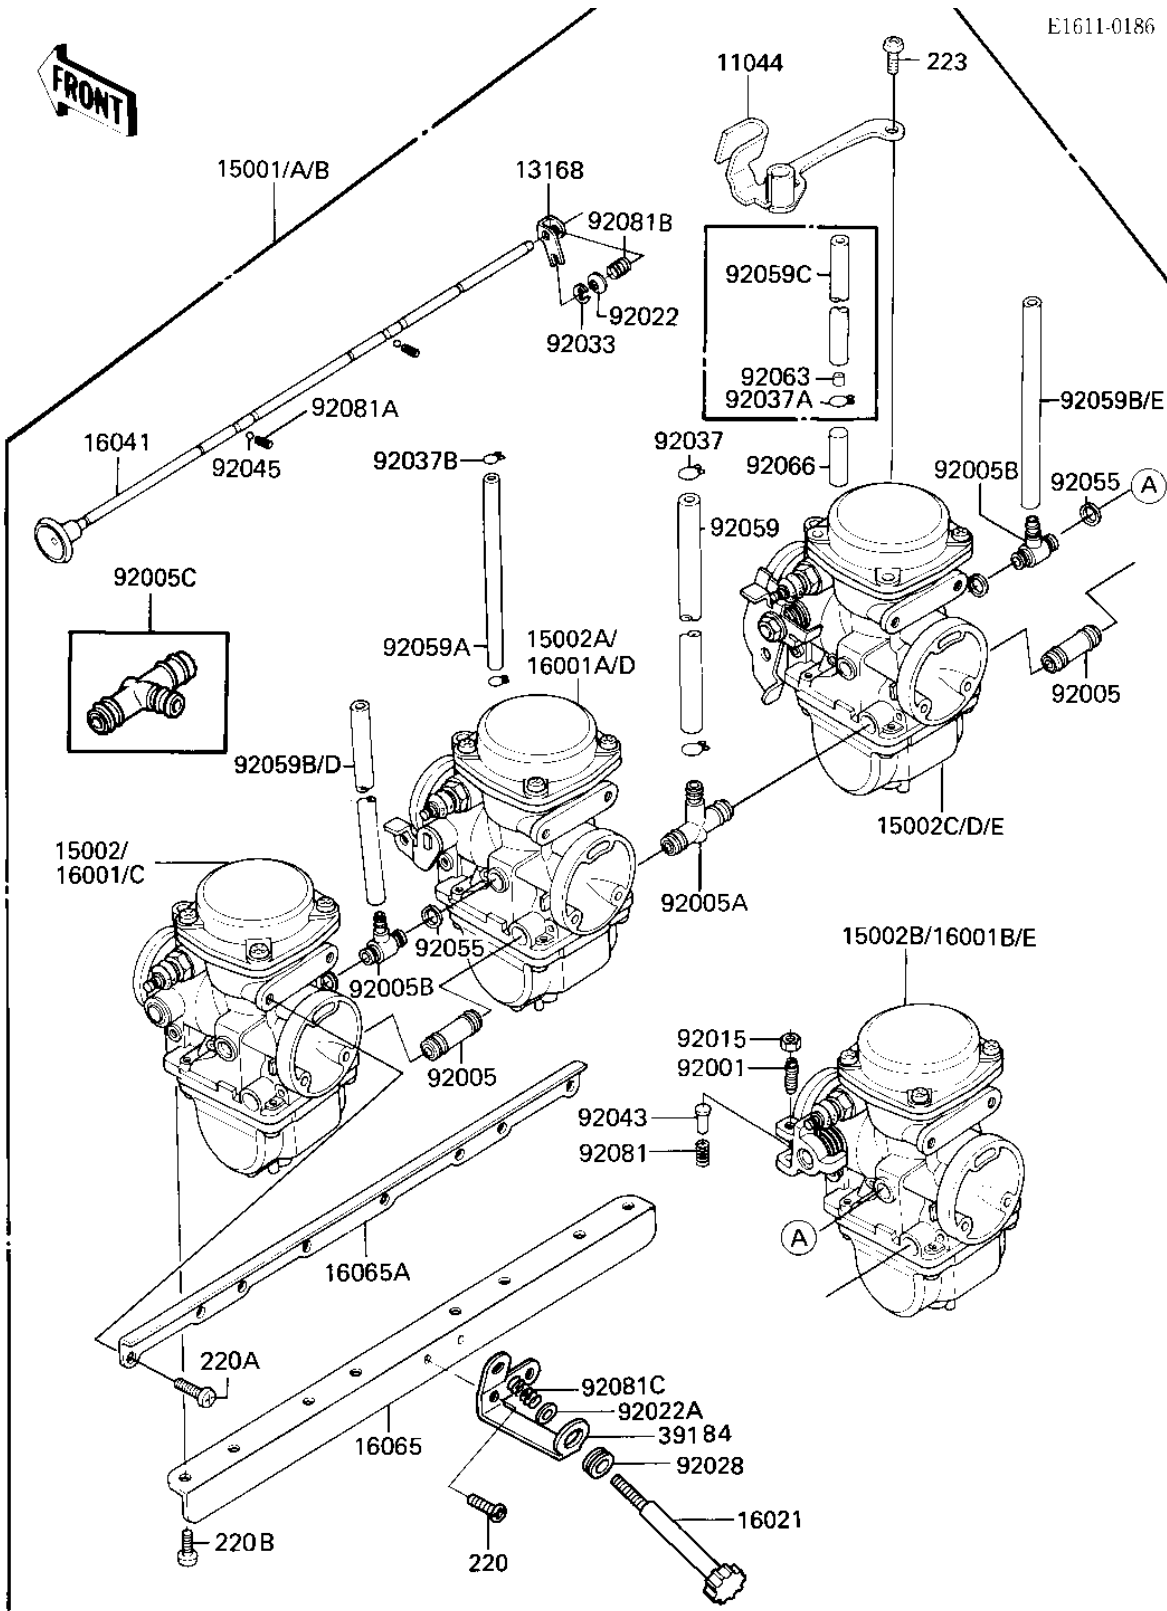

1985 NINJA® 750R PARTS DIAGRAM

CARBURETOR ASSY

E1611-0186