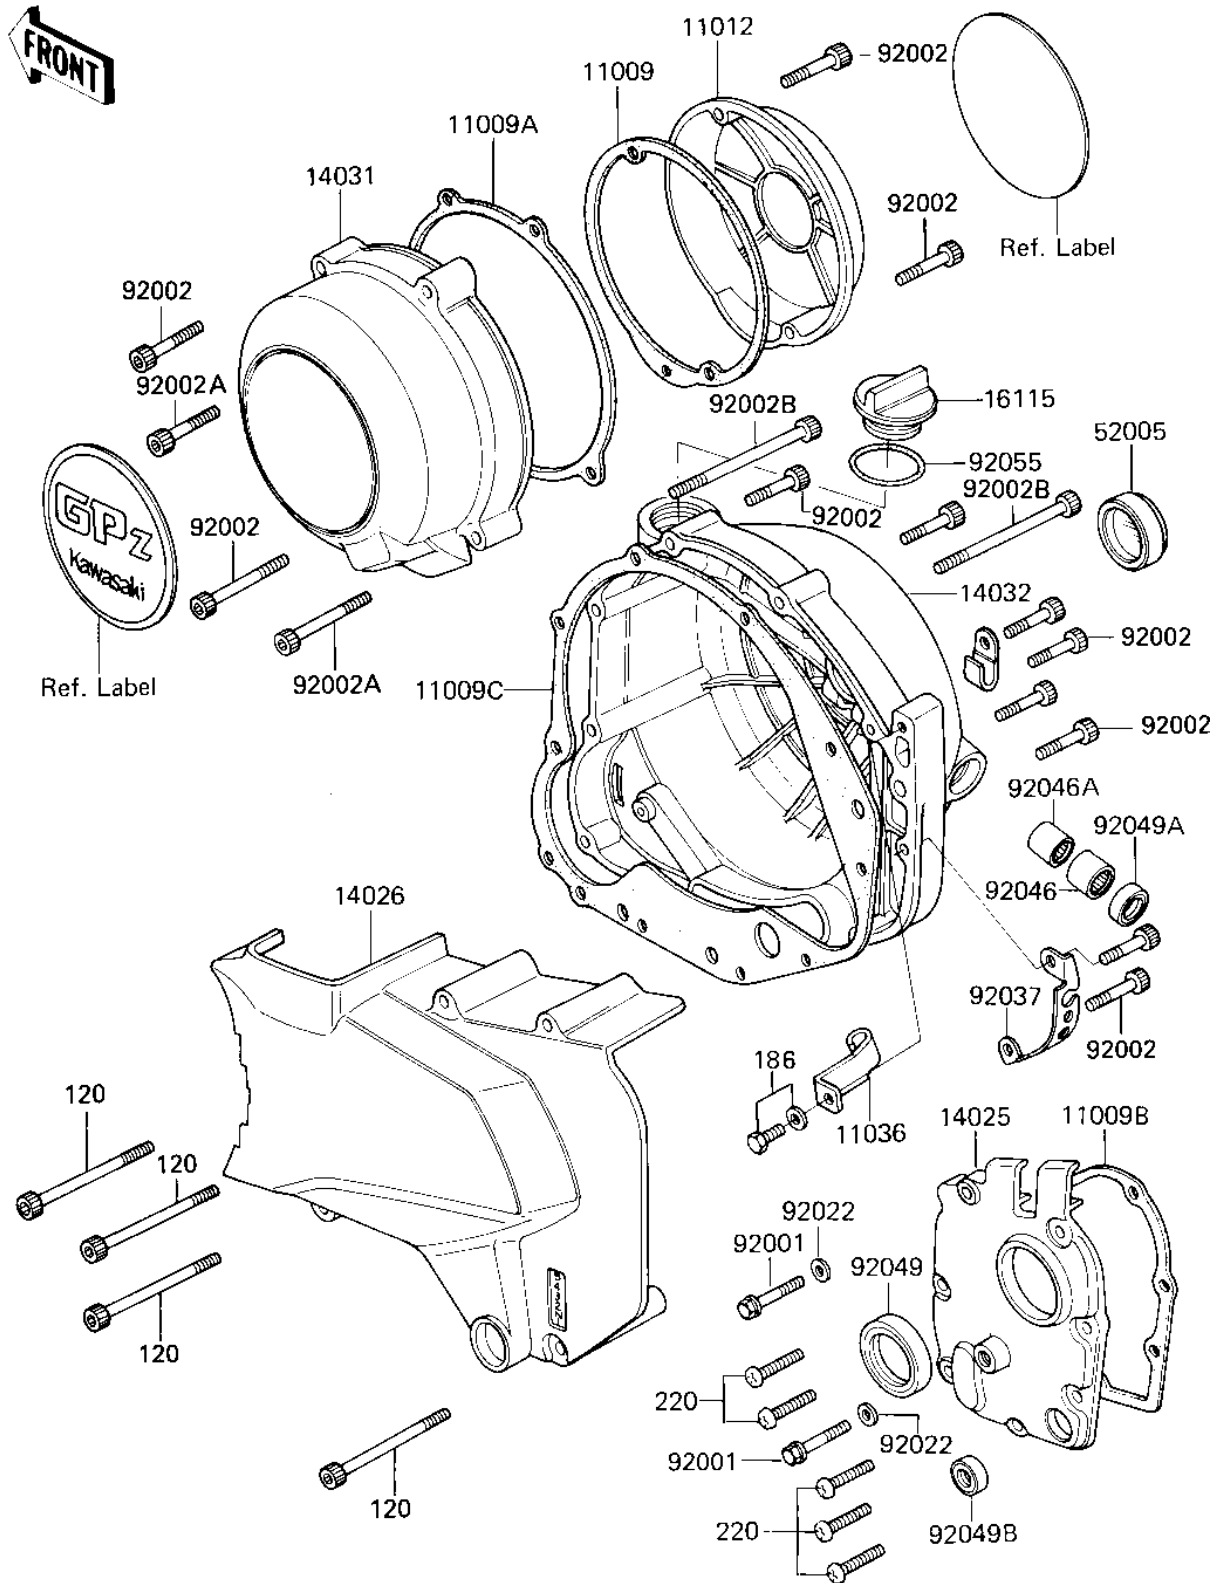

1985 NINJA® 750R PARTS DIAGRAM

ENGINE COVERS

E1431-0123

1985 NINJA® 750R PARTS LIST

ENGINE COVERS

ITEM NAME	PART NUMBER	QUANTITY
GASKET,PULSING COIL C (Ref # 11009)	11060-1053	1
GASKET,GENERATOR COVE (Ref # 11009A)	11009-1987	1
GASKET,TRANSMISSION C (Ref # 11009B)	11009-1985	1
GASKET,R.H.ENG COVER (Ref # 11009C)	14046-035	1
CAP,PULSING COIL,BLAC (Ref # 11012)	11012-1287	1
BRACKET-A,CLUTCH CABL (Ref # 11036)	11036-1832	1
COVER,MISSION (Ref # 14025)	14025-1605	1
COVER-CHAIN,BLACK (Ref # 14026)	14026-1084	1
COVER-GENERATOR,BLACK (Ref # 14031)	14031-1115	1
COVER-CLUTCH,BLACK (Ref # 14032)	14032-1109	1
CAP-OIL FILLER (Ref # 16115)	16115-1009	1
GAUGE,OIL LEVEL (Ref # 52005)	52005-1017	1
BOLT,HEX HEAD,6X35 (Ref # 92001)	92001-164	1
BOLT,6X30 (Ref # 92002)	92002-1095	1
BOLT-SOCKET,6X40 (Ref # 92002A)	120S0640	1
BOLT,SOCKET,6X80 (Ref # 92002B)	92002-1144	1
WASHER OIL PUMP BANJO (Ref # 92022)	92022-077	1
CLAMP,TUBE&HARNESS (Ref # 92037)	92037-1414	1
BEARING,NEEDLE,HK1210 (Ref # 92046)	92046-1010	1
BEARING-NEEDLE,HK0910 (Ref # 92046A)	92046-1060	1
OIL SEAL SC325210 (Ref # 92049)	92050-024	1
SEAL-OIL (Ref # 92049A)	92049-1271	1
OIL SEAL,TB13225.5 (Ref # 92049B)	92051-005	1
"O" RING,31MM (Ref # 92055)	92055-049	1
BOLT-SOCKET,6X70,BLAC (Ref # 120)	120S0670	1
BOLT-UPSET-WP (Ref # 186)	186C0612	1
SCREW PAN HEAD 6X20 (Ref # 220)	220B0620	1