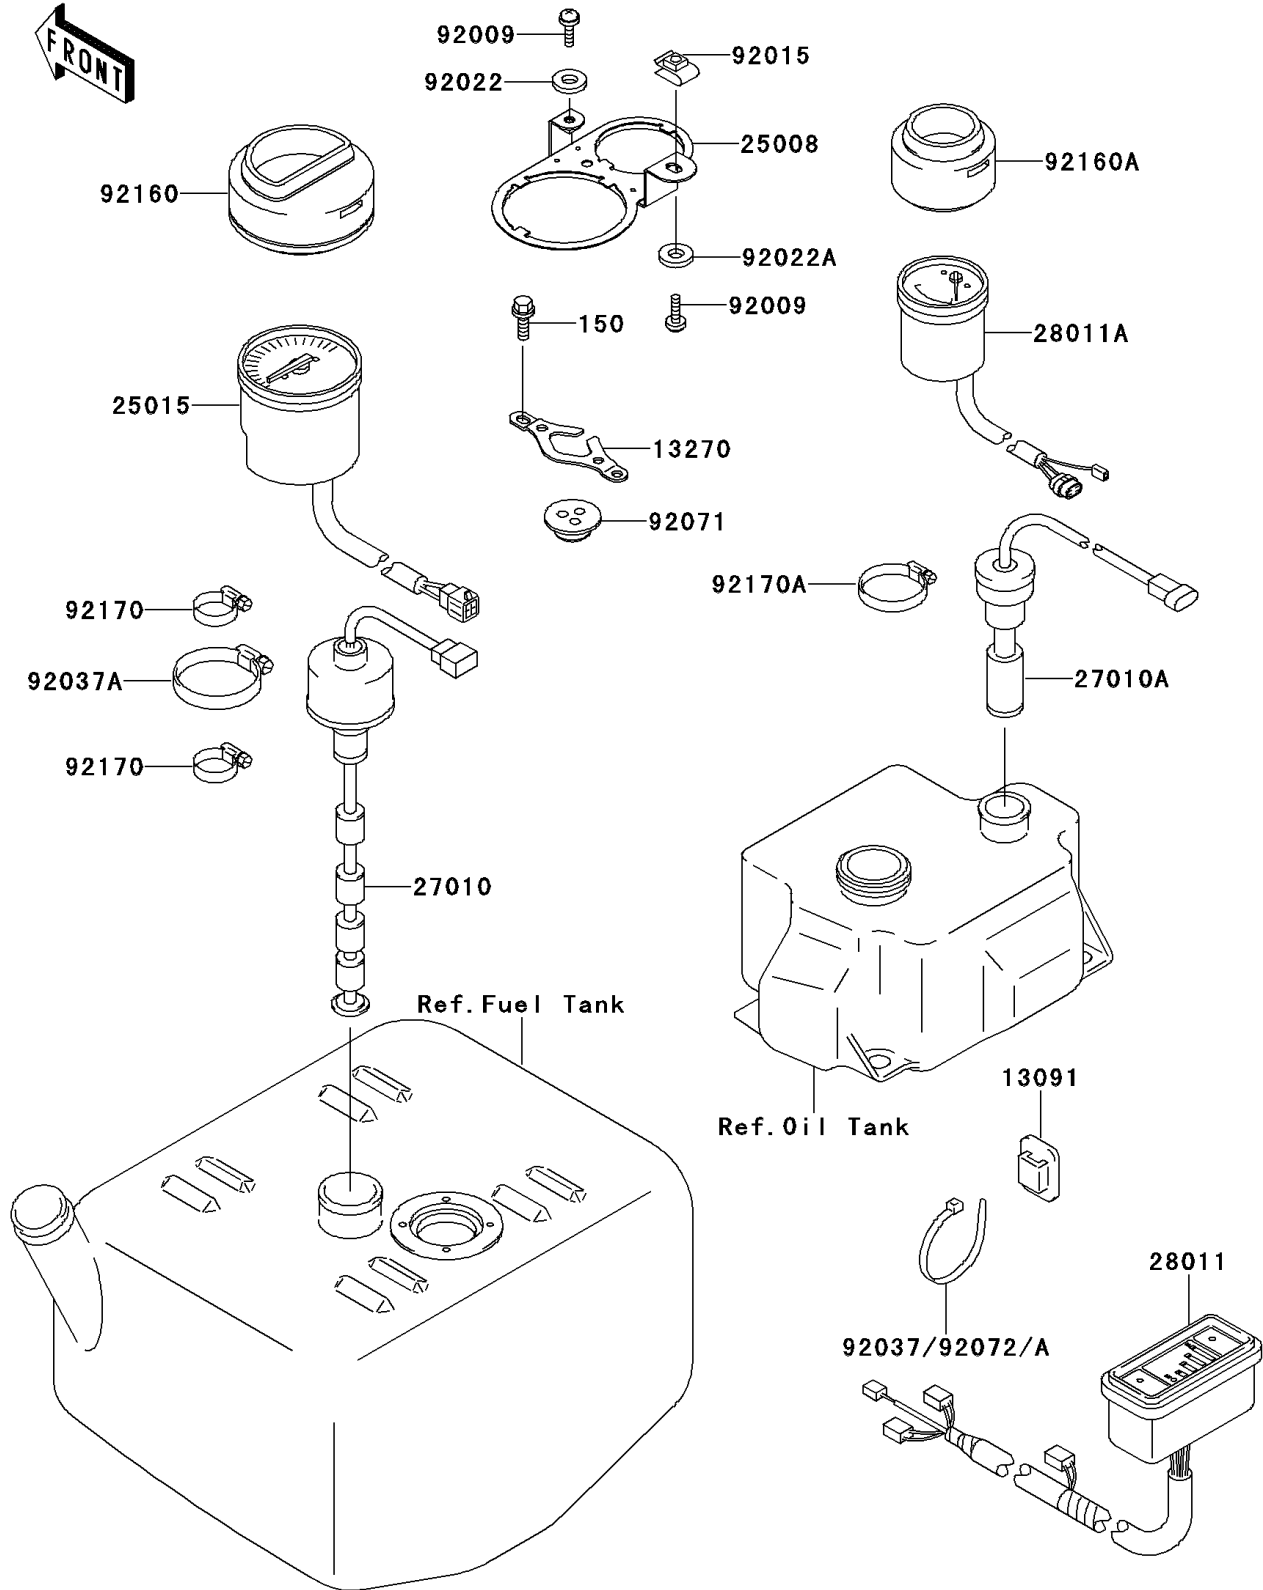

1996 JET SKI® Super Sport Xi PARTS DIAGRAM

Meters

F3179

1996 JET SKI® Super Sport Xi PARTS LIST

Meters

ITEM NAME	PART NUMBER	QUANTITY
BOLT-WS,6X14 (Ref # 150)	150R0614	1
HOLDER,BAND (Ref # 13091)	13091-3764	1
PLATE,GROMMET (Ref # 13270)	13270-3737	1
BRACKET-METER,TACHO&TRIM (Ref # 25008)	25008-3707	1
TACHOMETER,X1000R/MIN (Ref # 25015)	25015-3702	1
SWITCH,FUEL LEVEL (Ref # 27010)	27010-3727	1
SWITCH,OIL LEVEL (Ref # 27010A)	27010-3729	1
METER,FUEL (Ref # 28011)	28011-3702	1
METER,TRIM (Ref # 28011A)	28011-3717	1
SCREW,6X18 (Ref # 92009)	92009-3805	1
NUT,6MM (Ref # 92015)	92015-3763	1
WASHER,6.5X16X1 (Ref # 92022)	92022-1143	1
WASHER,6.5X20X1.5 (Ref # 92022A)	92022-3710	1
CLAMP (Ref # 92037)	92037-1173	1
CLAMP (Ref # 92037A)	92037-3009	1
GROMMET (Ref # 92071)	92071-3797	1
BAND,L=292.1 (Ref # 92072)	92072-3509	1
BAND (Ref # 92072A)	92072-3778	1
DAMPER,TACHOMETER (Ref # 92160)	92160-3829	1
DAMPER,TRIM METER (Ref # 92160A)	92160-3830	1
CLAMP (Ref # 92170)	92170-3718	1
CLAMP (Ref # 92170A)	92170-3734	1