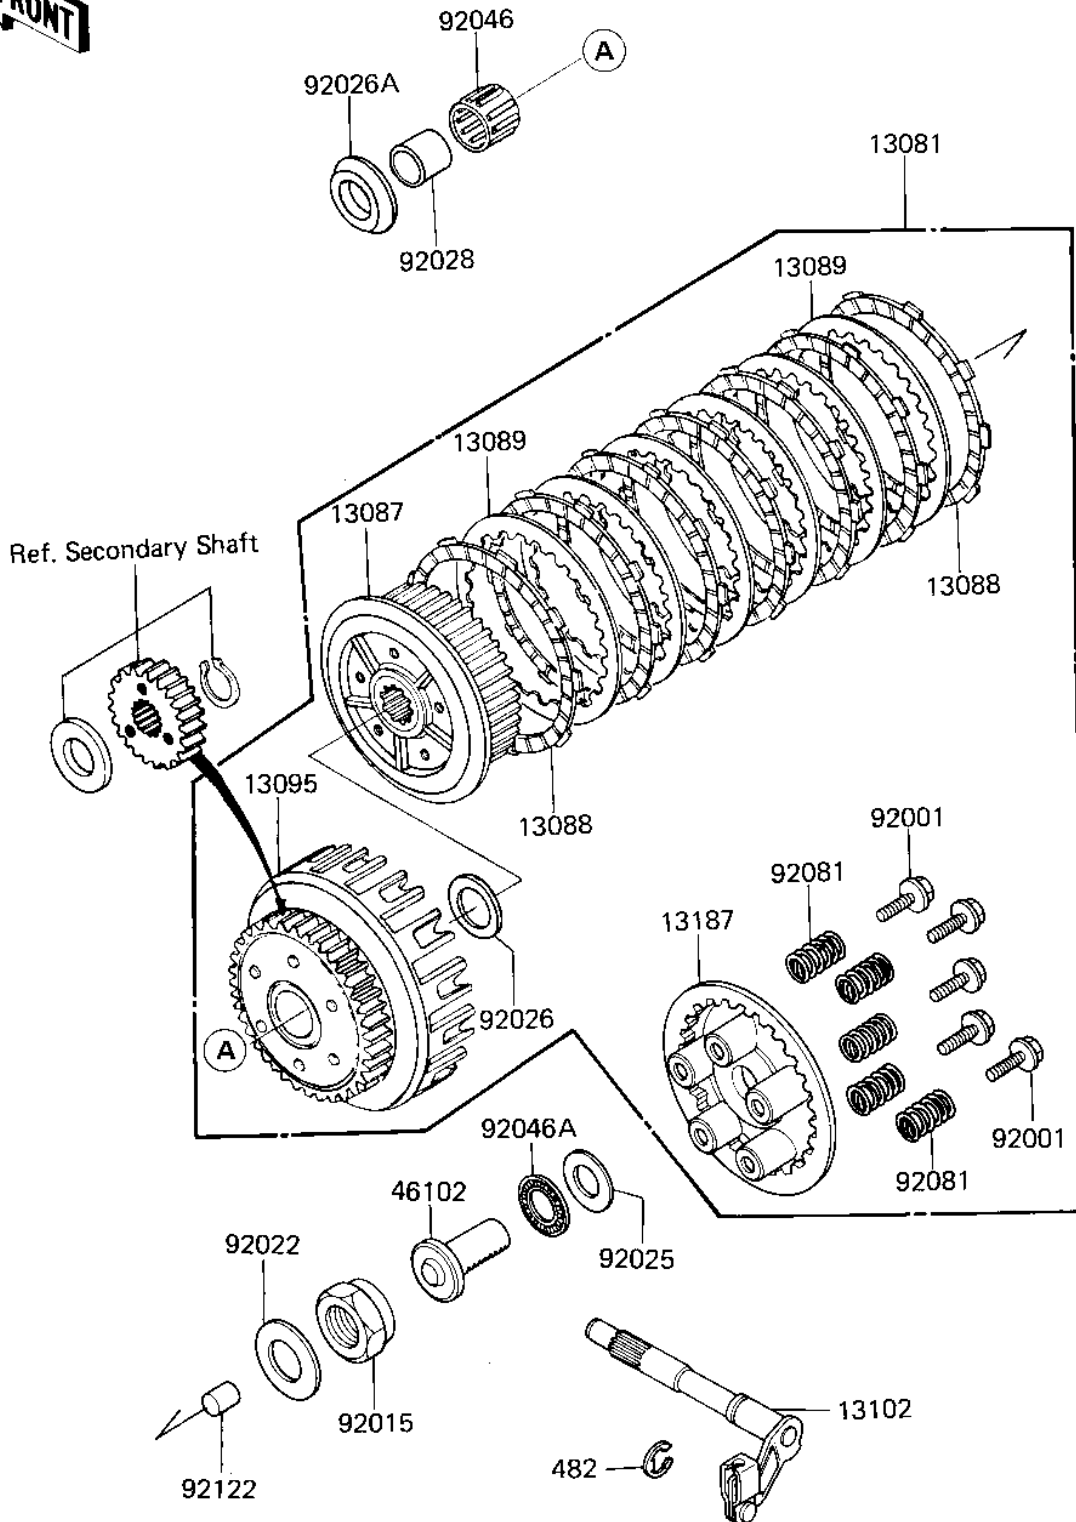

## 1985 NINJA® 750R PARTS DIAGRAM

CLUTCH

E1350-0071

## 1985 NINJA® 750R PARTS LIST

### CLUTCH

ITEM NAME	PART NUMBER	QUANTITY
CLUTCH-ASSY (Ref # 13081)	13081-1098	1
HUB,CLUTCH (Ref # 13087)	13087-043	1
PLATE,CLUTCH FRICTION (Ref # 13088)	13088-030	1
PLATE,CLUTCH STEEL (Ref # 13089)	13089-022	1
HOUSING,CLUTCH (Ref # 13095)	13095-1033	1
RELEASE-COMP-CLUTCH (Ref # 13102)	13102-1024	1
PLATE-CLUTCH OPERATIN (Ref # 13187)	13187-1014	1
ROD,CLUTCH,6T (Ref # 46102)	46102-1061	1
BOLT,CLUTCH SPR FITT (Ref # 92001)	92001-1066	1
NUT,20MM (Ref # 92015)	92015-1555	1
WASHER,PLAIN,2.3X20.3 (Ref # 92022)	92022-1116	1
SHIM,15.3X27.5X1.2 (Ref # 92025)	92025-1022	1
WASHER TH 25.5X47X2.5 (Ref # 92026)	92026-022	1
SPACER,THRUST,T=5.5MM (Ref # 92026A)	92026-116	1
BUSHING,CLUTCH (Ref # 92028)	92028-178	1
BEARING,KTV323723 (Ref # 92046)	92046-028	1
BEARING-NEEDLE,AXK110 (Ref # 92046A)	92046-1052	1
SPRING,CLUTCH (Ref # 92081)	92081-1176	1
ROLLER,10X12 (Ref # 92122)	92122-1019	1
CIRCLIP 9MM (Ref # 482)	482K9000	1