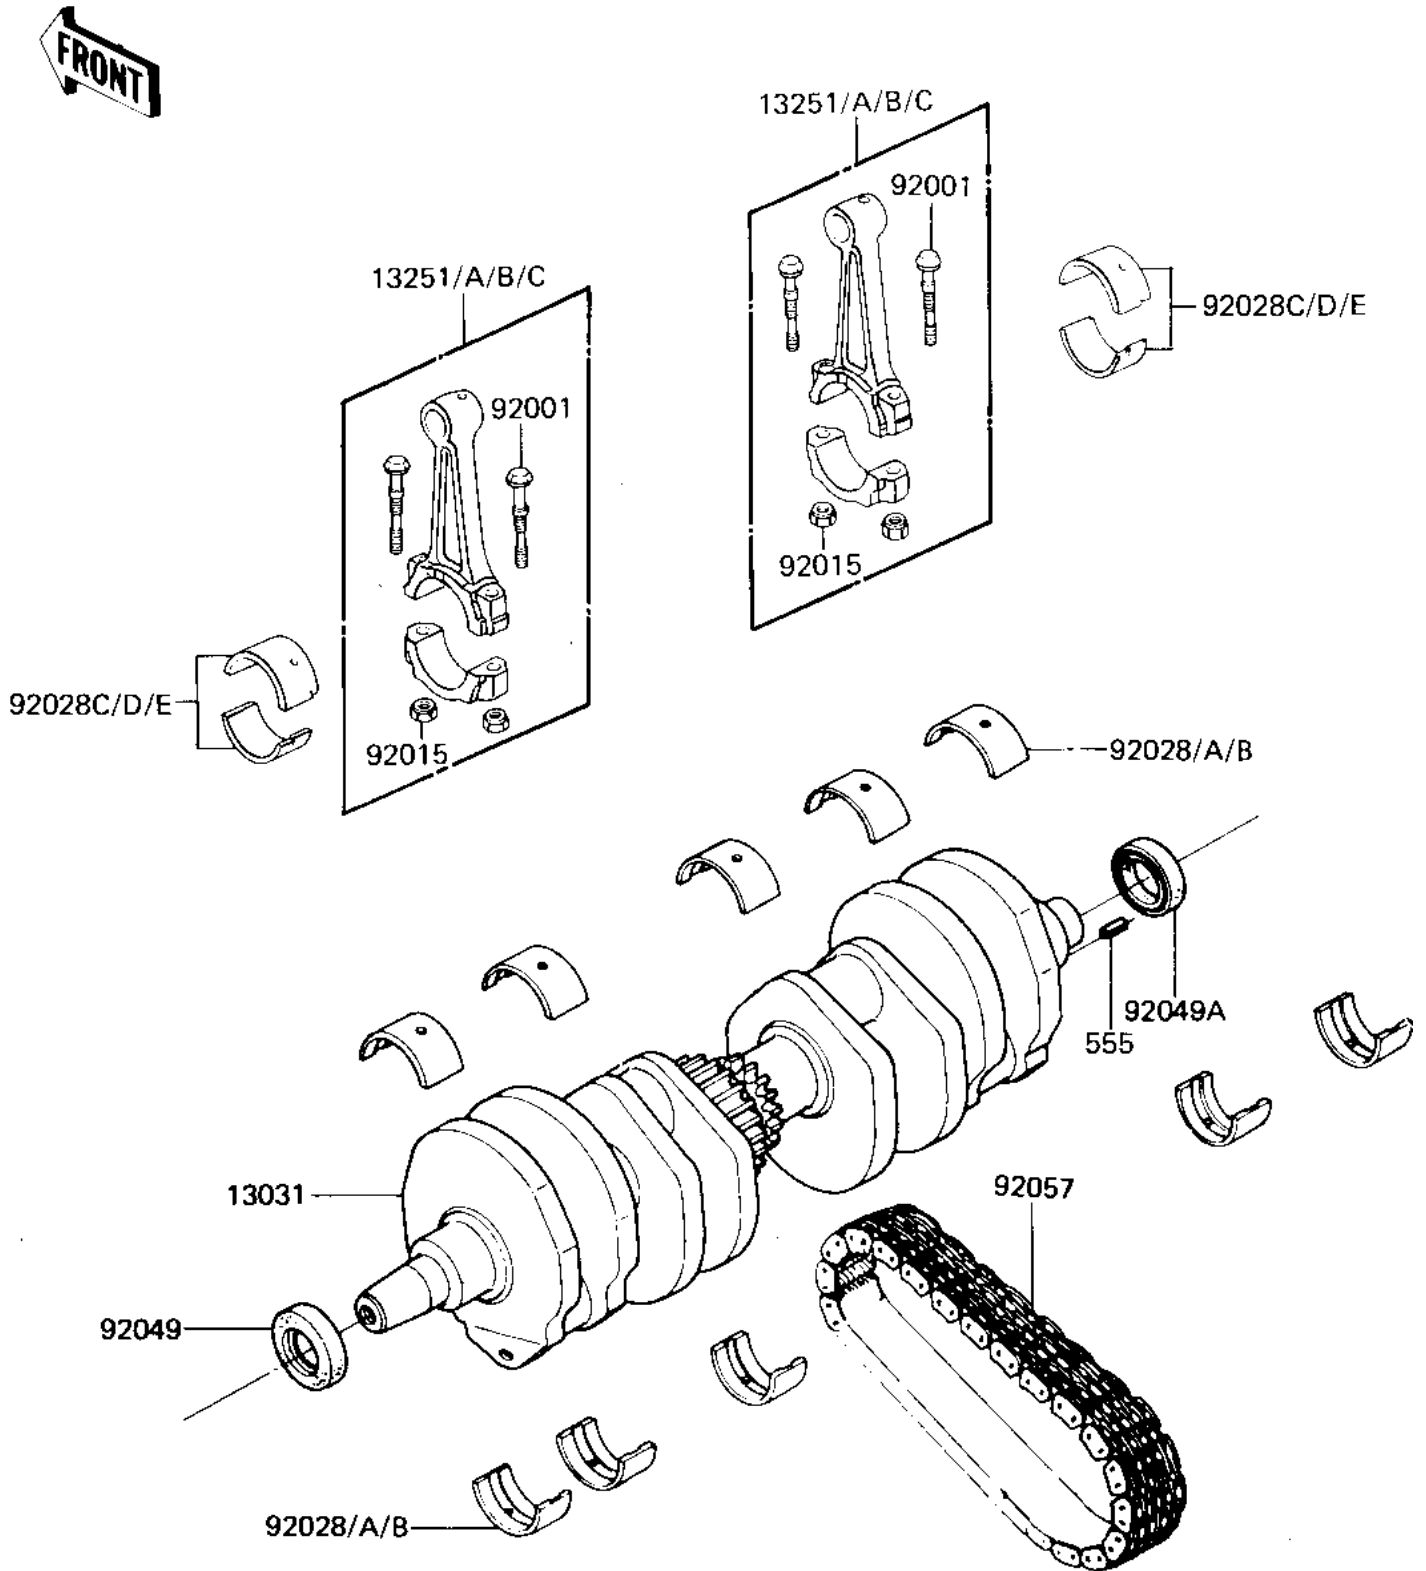

1985 NINJA® 750R PARTS DIAGRAM

CRANKSHAFT

E1321-0057

1985 NINJA® 750R PARTS LIST

CRANKSHAFT

ITEM NAME	PART NUMBER	QUANTITY
CRANKSHAFT-COMP (Ref # 13031)	13031-1314	1
CONNECTING ROD ASSY,J (Ref # 13251)	13251-1007-JJ	3
CONNECTING ROD ASSY,K (Ref # 13251C)	13251-1007-KK	1
BOLT,CONNECTING ROD,8 (Ref # 92001)	92001-1887	1
NUT,FLANGED,8MM (Ref # 92015)	92015-1311	1
BUSHING,CRANKSHAFT (Ref # 92028)	92028-1100	1
BUSHING,CRANKSHAFT (Ref # 92028A)	92028-1101	1
BUSHING,CRANKSHAFT (Ref # 92028B)	92028-1102	1
BUSHING,CONNECTING RO (Ref # 92028C)	92028-1203	1
BUSHING,CONNECTING RO (Ref # 92028D)	92028-1204	1
BUSHING,CONNECTING RO (Ref # 92028E)	92028-1205	1
SEAL-OIL,HSCY25X39X7 (Ref # 92049)	92049-1090	1
OIL SEAL,HSCY25397 (Ref # 92049A)	92050-081	1
CHAIN,PRIMARY 52L (Ref # 92057)	13122-007	1
PIN-SPRING,4X8 (Ref # 555)	555A0408	1