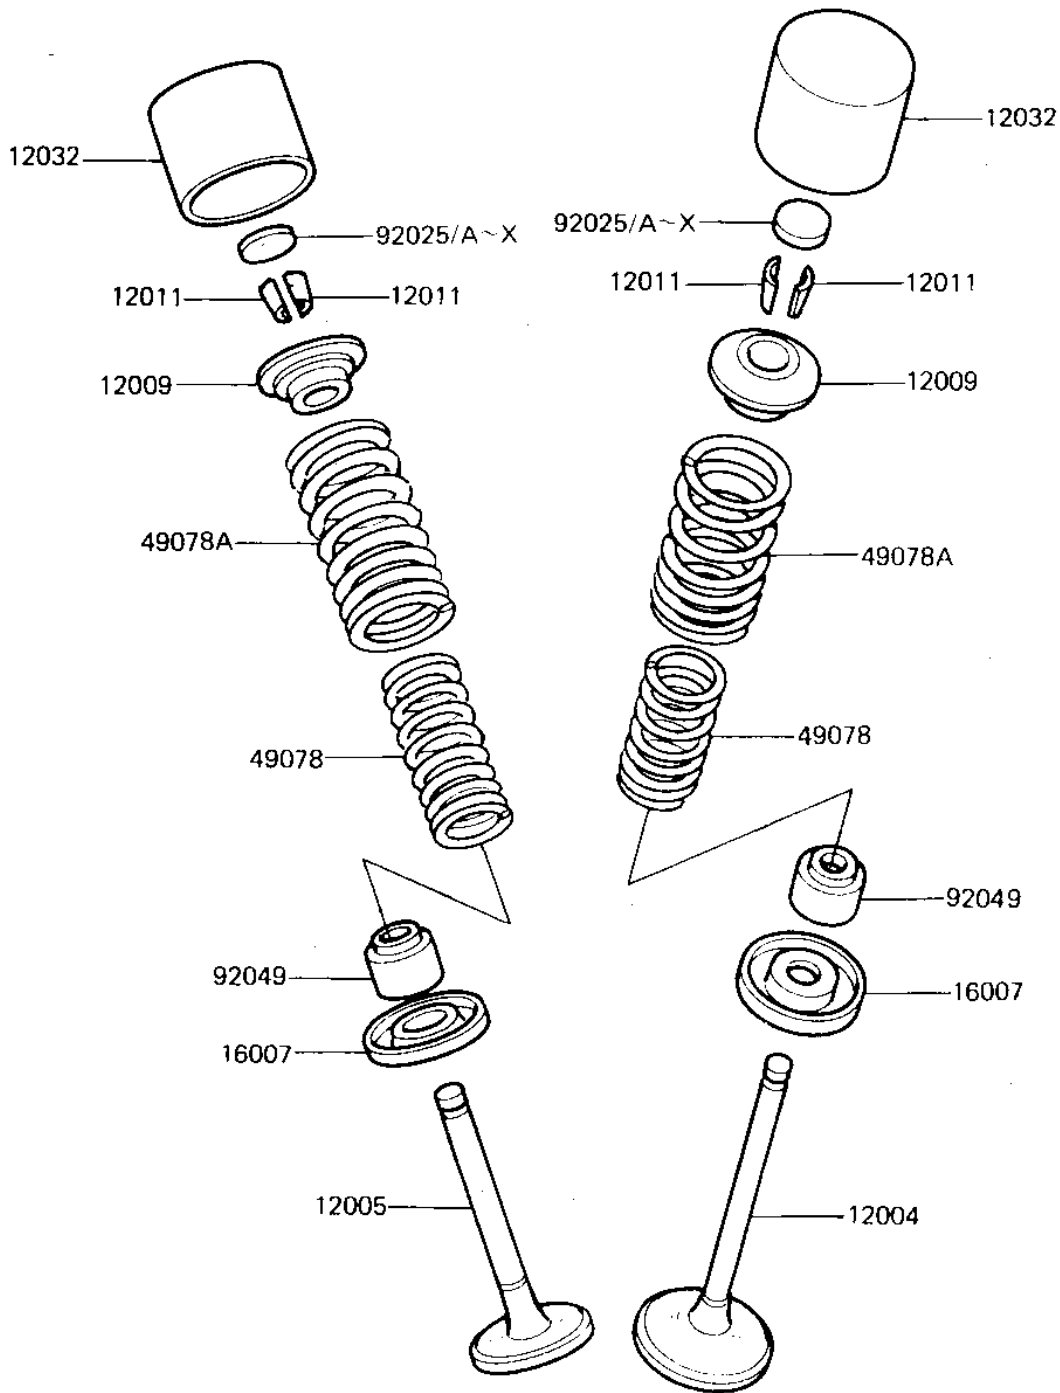

1985 NINJA® 750R PARTS DIAGRAM

VALVES

E1210-0002

1985 NINJA® 750R PARTS LIST

VALVES

ITEM NAME	PART NUMBER	QUANTITY
VALVE-INTAKE (Ref # 12004)	12004-1058	1
VALVE,EXHAUST (Ref # 12005)	12005-1006	1
RETAINER,VALVE SPRING (Ref # 12009)	12009-008	1
SPLIT KEEPER (Ref # 12011)	12011-004	1
TAPPET (Ref # 12032)	12032-1001	1
SEAT-SPRING,VALVE (Ref # 16007)	16007-1024	1
SPRING,VALVE,INNER (Ref # 49078)	49078-1001	1
SPRING,VALVE,OUTER (Ref # 49078A)	49078-1002	1
SHIM,2.007 (Ref # 92025)	92025-1090	1
SHIM,2.05T (Ref # 92025A)	92025-1091	1
SHIM,2.10T (Ref # 92025B)	92025-1092	1
SHIM,2.15T (Ref # 92025C)	92025-1093	1
SHIM,2.20T (Ref # 92025D)	92025-1094	1
SHIM,2.25T (Ref # 92025E)	92025-1095	1
SHIM,2.30T (Ref # 92025F)	92025-1096	1
SHIM,2.35T (Ref # 92025G)	92025-1097	1
SHIM,2.40T (Ref # 92025H)	92025-1098	1
SHIM,2.45T (Ref # 92025I)	92025-1099	1
SHIM,2.50T (Ref # 92025J)	92025-1100	1
SHIM T2.55 (Ref # 92025K)	92025-1101	1
SHIM,2.60T (Ref # 92025L)	92025-1102	1
SHIM,2.65T (Ref # 92025M)	92025-1103	1
SHIM,2.70T (Ref # 92025N)	92025-1104	1
SHIM,2.75T (Ref # 92025O)	92025-1105	1
SHIM,2.80T (Ref # 92025P)	92025-1106	1
SHIM,2.85T (Ref # 92025Q)	92025-1107	1
SHIM,2.90T (Ref # 92025R)	92025-1108	1
SHIM,2.95 (Ref # 92025S)	92025-1109	1
SHIM,3.00T (Ref # 92025T)	92025-1110	1

1985 NINJA® 750R PARTS LIST

VALVES

ITEM NAME	PART NUMBER	QUANTITY
SHIM,3.10T (Ref # 92025U)	92025-1112	2
SHIM,3.15T (Ref # 92025W)	92025-1113	1
SHIM,3.20T (Ref # 92025X)	92025-1114	1
OIL SEAL,RV37129.5 (Ref # 92049)	92049-016	1