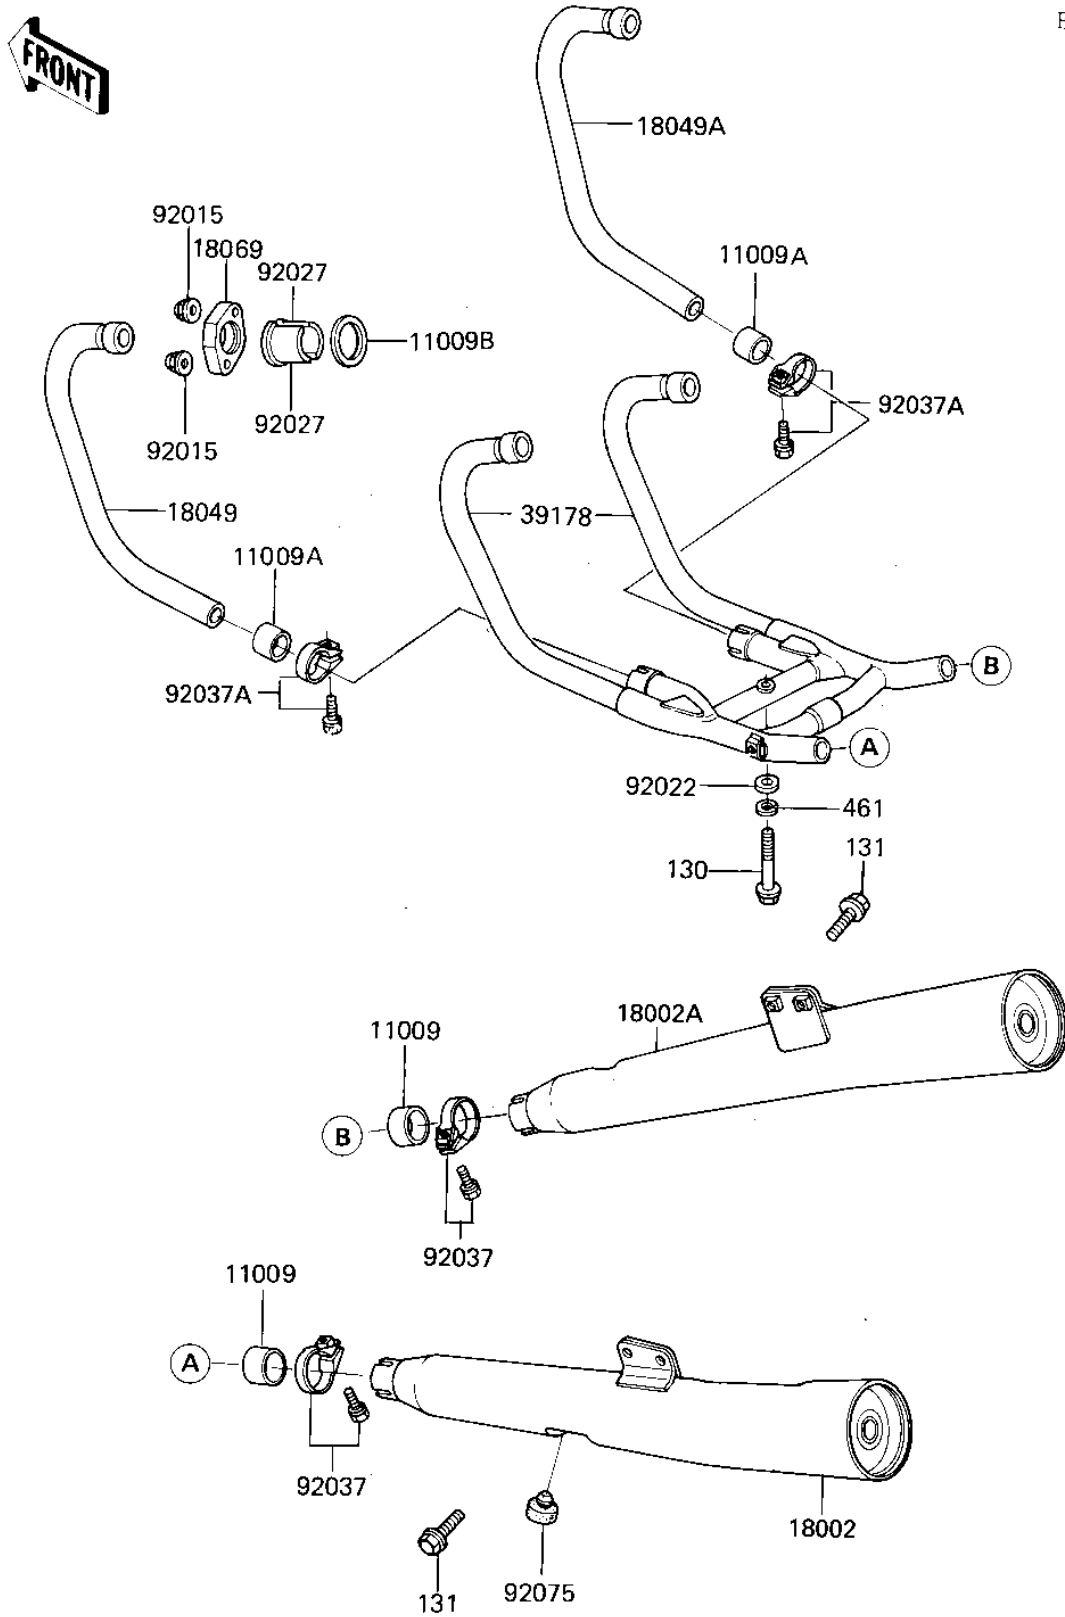

## 1985 NINJA® 750R PARTS DIAGRAM

MUFFLERS

E1140-0226

## 1985 NINJA® 750R PARTS LIST

### MUFFLERS

ITEM NAME	PART NUMBER	QUANTITY
GASKET,MANIFOLD EXHAU (Ref # 11009)	11060-1068	1
GASKET,EXHAUST PIPE C (Ref # 11009A)	11009-1667	1
GASKET,EXHAUST PIPE H (Ref # 11009B)	11009-1866	1
BODY-COMP-MUFFLER,LH (Ref # 18002)	18002-1494	1
BODY-COMP-MUFFLER,RH (Ref # 18002A)	18002-1495	1
PIPE-EXHAUST,#2 (Ref # 18049)	18049-1178	1
PIPE-EXHAUST,#3 (Ref # 18049A)	18049-1179	1
HOLDER-EXHAUST PIPE,F (Ref # 18069)	18069-1029	1
MANIFOLD-COMP-EXHAUST (Ref # 39178)	39178-1020	1
NUT,CAP,8MM,BLACK (Ref # 92015)	92015-1174	1
WASHER,10.5X26X2.3,BL (Ref # 92022)	92022-1396	1
COLLAR,L=14.5,BLACK (Ref # 92027)	92027-1456	1
CLAMP,MUFFLER,BLACK (Ref # 92037)	92037-1270	1
CLAMP,42MM,BLACK (Ref # 92037A)	92037-1350	1
DAMPER RUBB MAIN STAD (Ref # 92075)	92075-015	1
BOLT-FLANGED (Ref # 130)	130J0865	1
BOLT-FLANGED,8X25,BLA (Ref # 131)	131J0825	1
WASHER-SPRING,8MM,BLA (Ref # 461)	461K0800	1