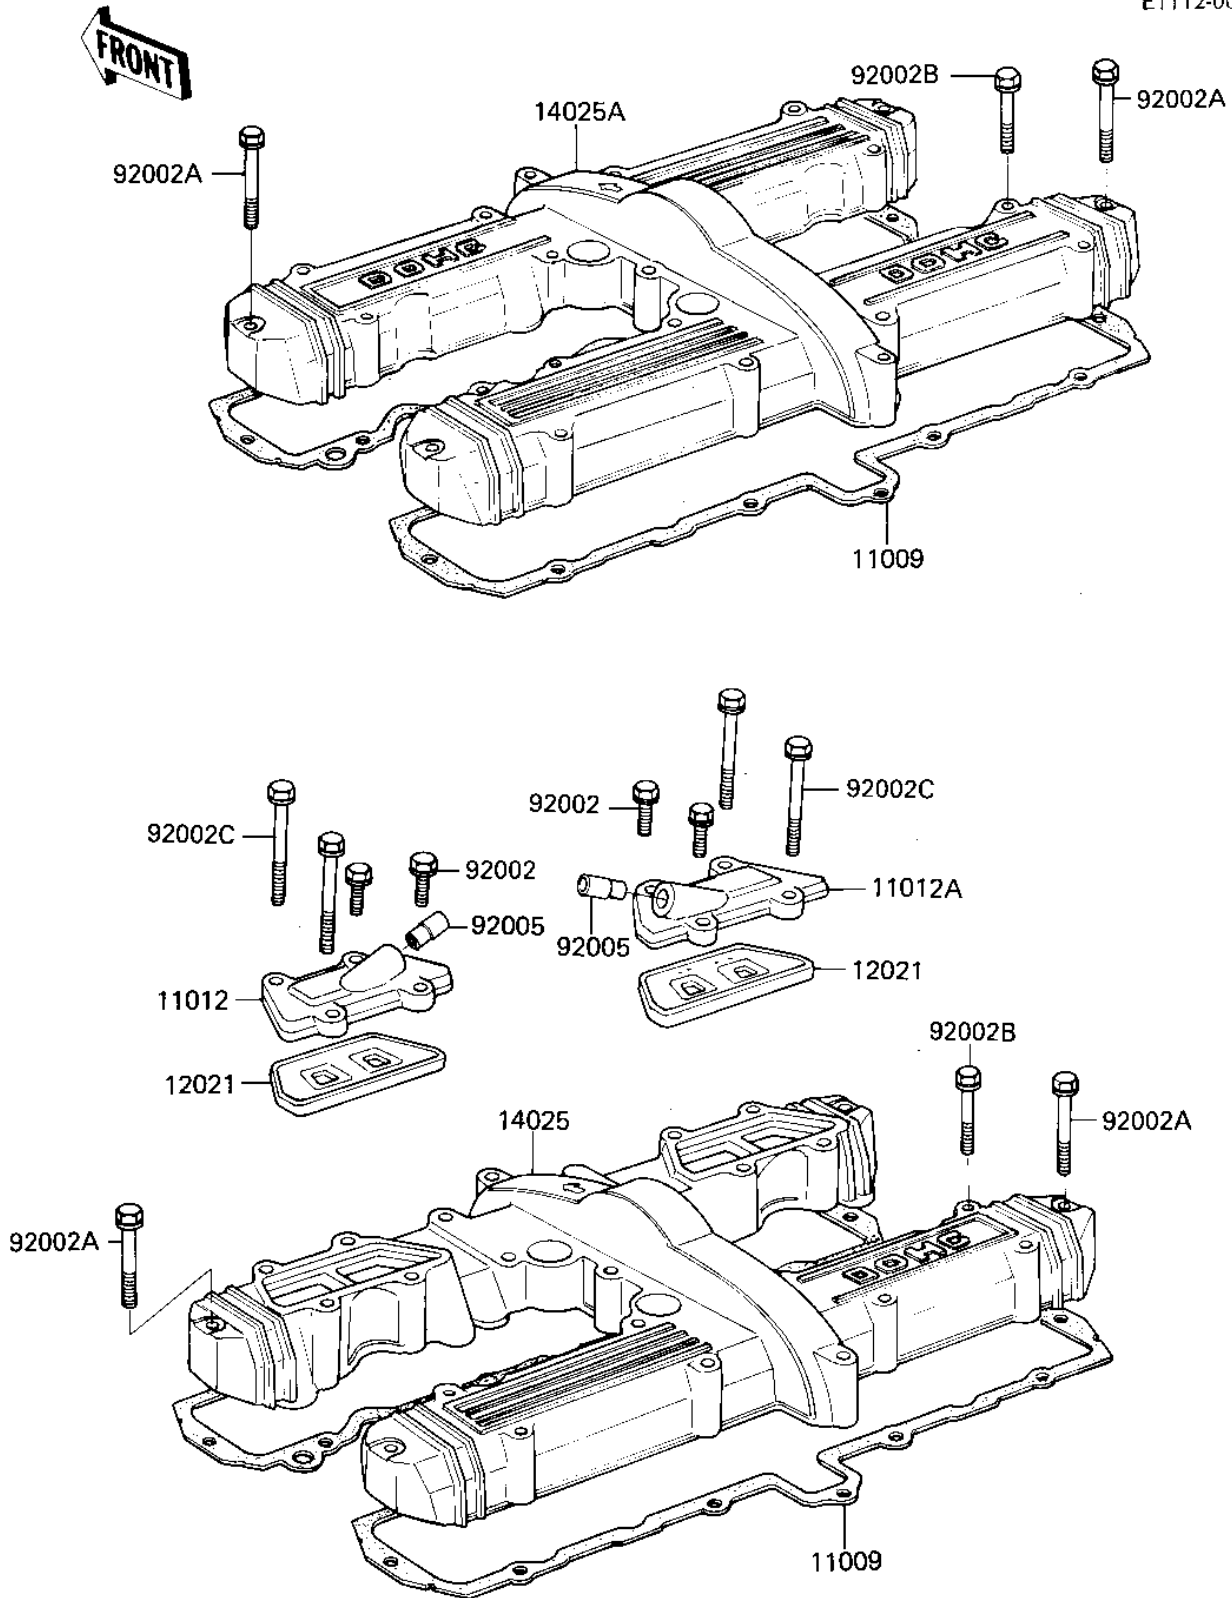

1985 NINJA® 750R PARTS DIAGRAM

CYLINDER HEAD COVER

E1112-0036

1985 NINJA® 750R PARTS LIST

CYLINDER HEAD COVER

ITEM NAME	PART NUMBER	QUANTITY
GASKET,CYLINDER HEAD (Ref # 11009)	11009-1274	1
CAP, REED VALVE, LH, BLA (Ref # 11012)	11012-1226	1
CAP, REED VALVE, RH, BLA (Ref # 11012A)	11012-1227	1
VALVE ASSY REED (Ref # 12021)	12021-1003	1
COVER, CYLINDER HEAD, B (Ref # 14025)	14025-1432	1
COVER, CYLINDER HEAD, B (Ref # 14025A)	14025-1433	1
BOLT, 6X20 (Ref # 92002)	92001-1947	1
BOLT, 6X45 (Ref # 92002A)	92002-1069	1
BOLT, 6X40 (Ref # 92002B)	92002-1080	2
BOLT, 6X65 (Ref # 92002C)	92002-1140	1
FITTING, REED VALVE (Ref # 92005)	92005-1006	1