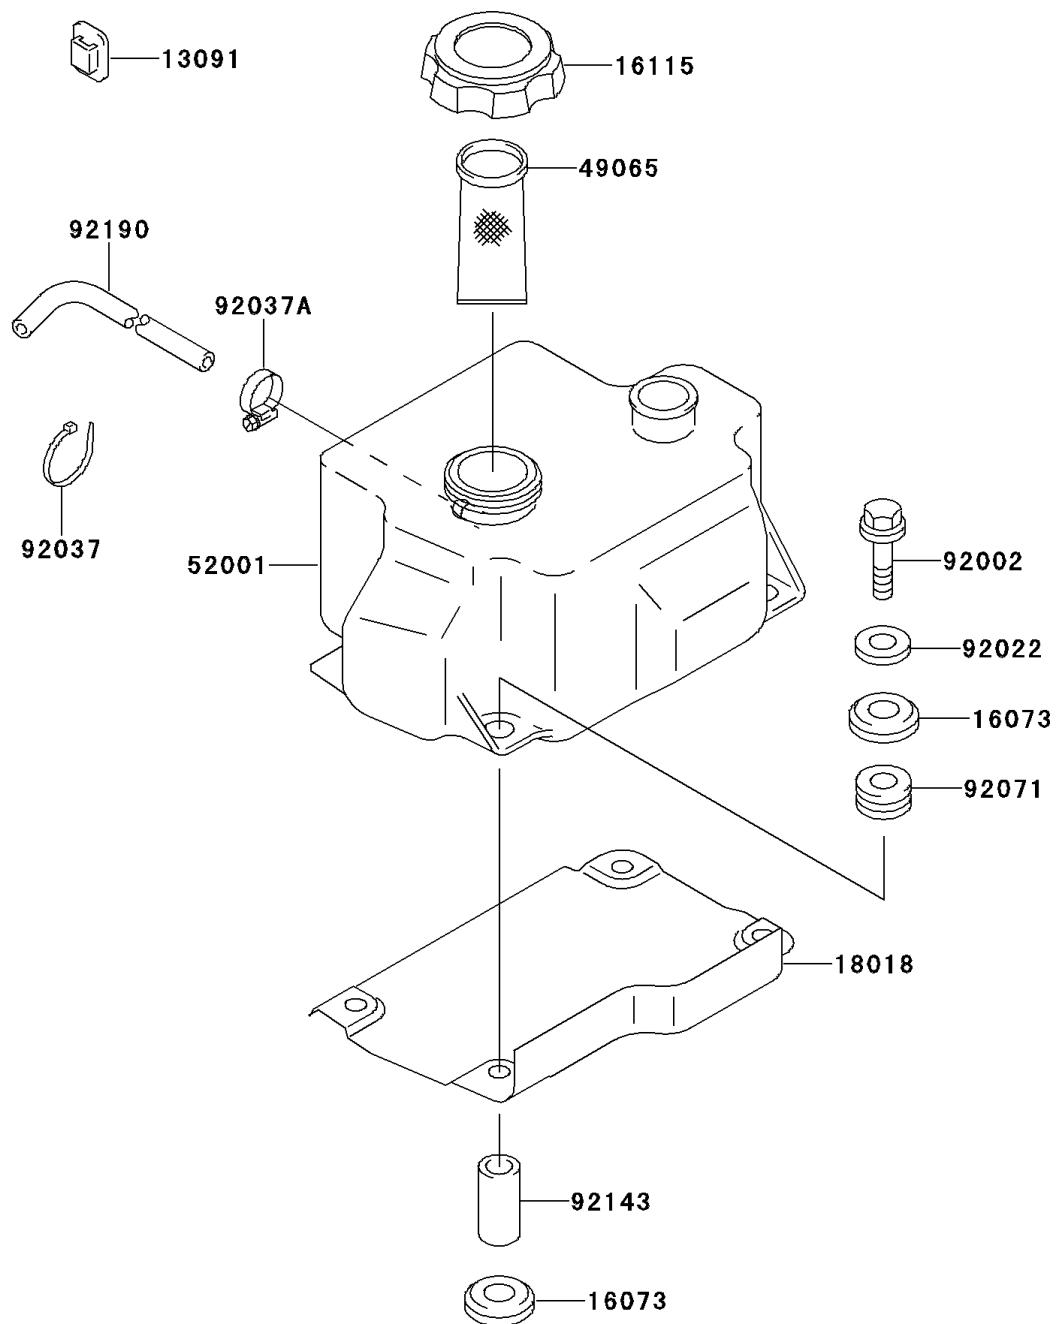

1996 JET SKI® Super Sport Xi PARTS DIAGRAM

Oil Tank

F3174

1996 JET SKI® Super Sport Xi PARTS LIST

Oil Tank

ITEM NAME	PART NUMBER	QUANTITY
HOLDER,BAND (Ref # 13091)	13091-3764	1
INSULATOR (Ref # 16073)	16073-3704	1
CAP-OIL FILLER (Ref # 16115)	16115-3714	1
PLATE-HEAT GUARD (Ref # 18018)	18018-3702	1
FILTER-OIL (Ref # 49065)	49065-3703	1
TANK-OIL (Ref # 52001)	52001-3720	1
BOLT,6X30 (Ref # 92002)	92002-3726	1
WASHER,6.2X20X2 (Ref # 92022)	92022-3714	1
CLAMP (Ref # 92037)	92037-1173	1
CLAMP (Ref # 92037A)	92037-3726	1
GROMMET (Ref # 92071)	92071-3716	1
COLLAR,6.2X10X19 (Ref # 92143)	92143-3733	1
TUBE,OIL TANK - OIL PUMP (Ref # 92190)	92190-3888	1