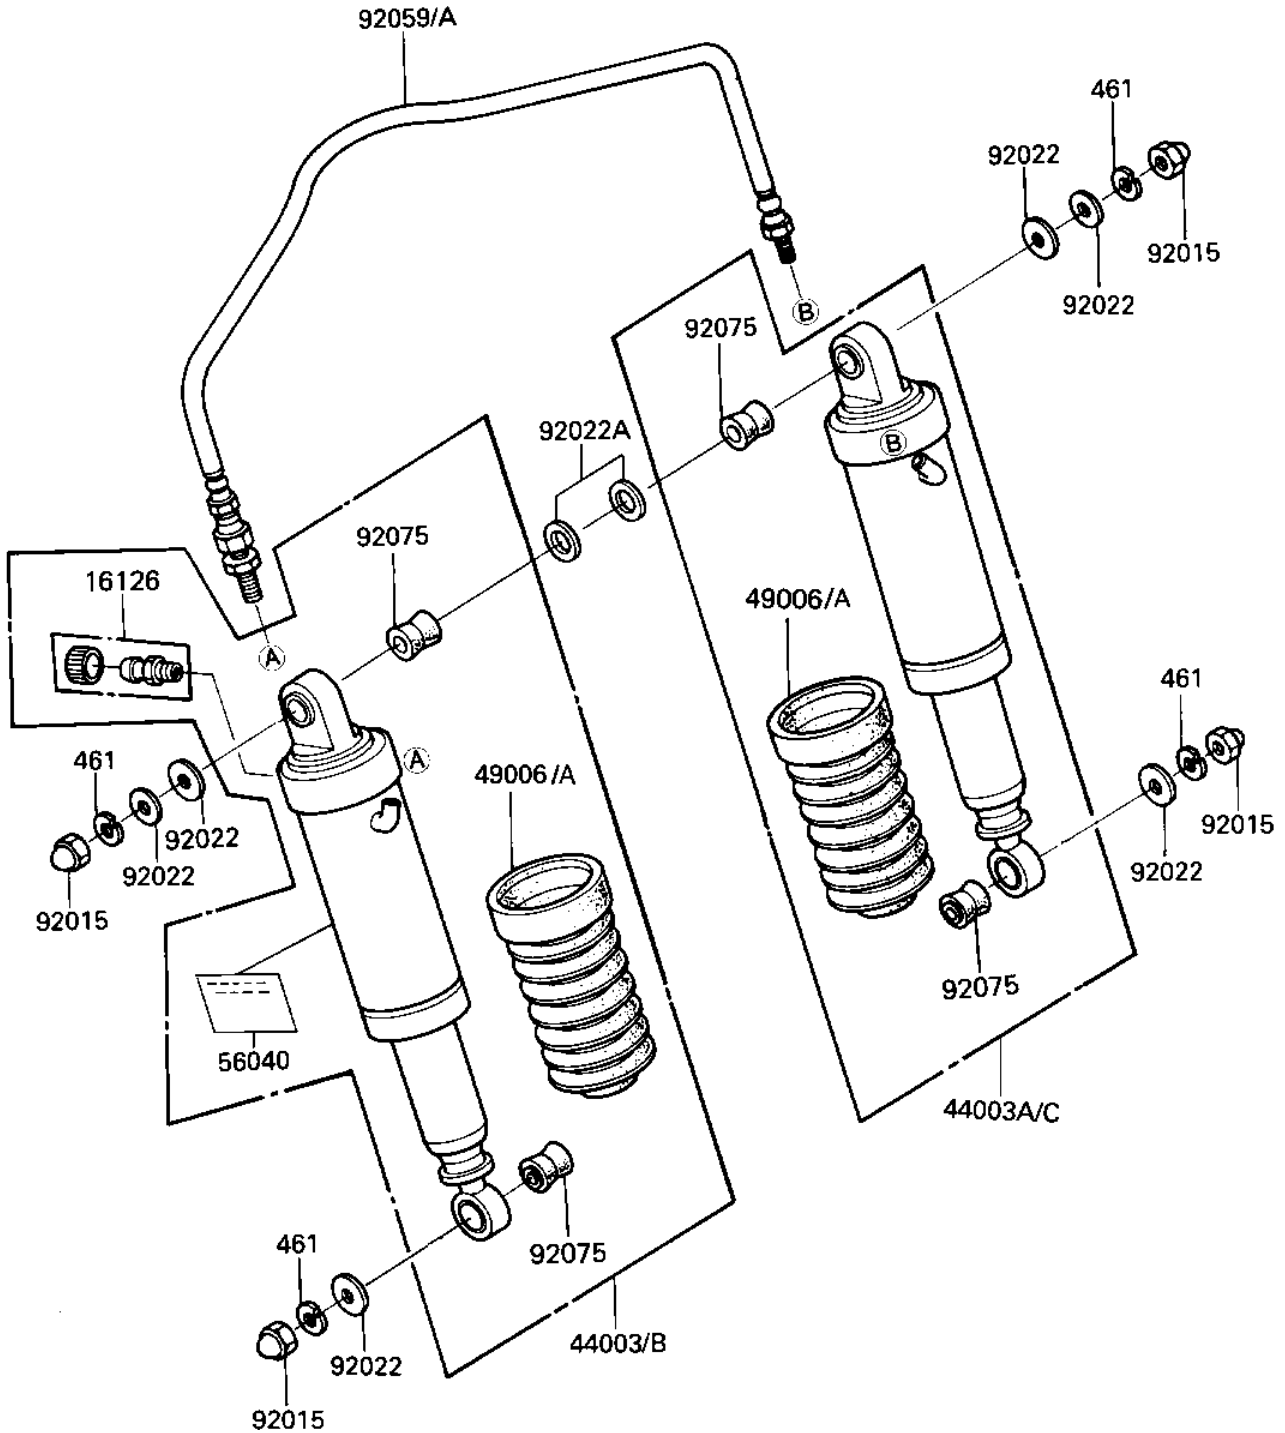

## 1984 700 LTD Shaft PARTS DIAGRAM

SHOCK ABSORBERS

F2150-0047

## 1984 700 LTD Shaft PARTS LIST

### SHOCK ABSORBERS

ITEM NAME	PART NUMBER	QUANTITY
VALVE AIR (Ref # 16126)	16126-1052	1
DAMPER-ASSY,REARSHOCK (Ref # 44003)	44003-1543	1
DAMPER-ASSY,REARSHOCK (Ref # 44003A)	44003-1544	1
BOOT,SHOCKABSORBER (Ref # 49006)	49006-1168	1
LABEL-WARNING,SHOCKAB (Ref # 56040)	56040-1117	1
NUT,10MM (Ref # 92015)	92015-1360	1
WASHER,10.5X30X2.3,BL (Ref # 92022)	92022-1302	1
WASHER PLAIN 14MM (Ref # 92022A)	410B1400	1
TUBE,SHOCKABSORBER (Ref # 92059)	92059-1484	1
BUSHING,SHOCK ABSORBE (Ref # 92075)	92075-1141	1
WASHER-SPRING,10MM (Ref # 461)	461K1000	1