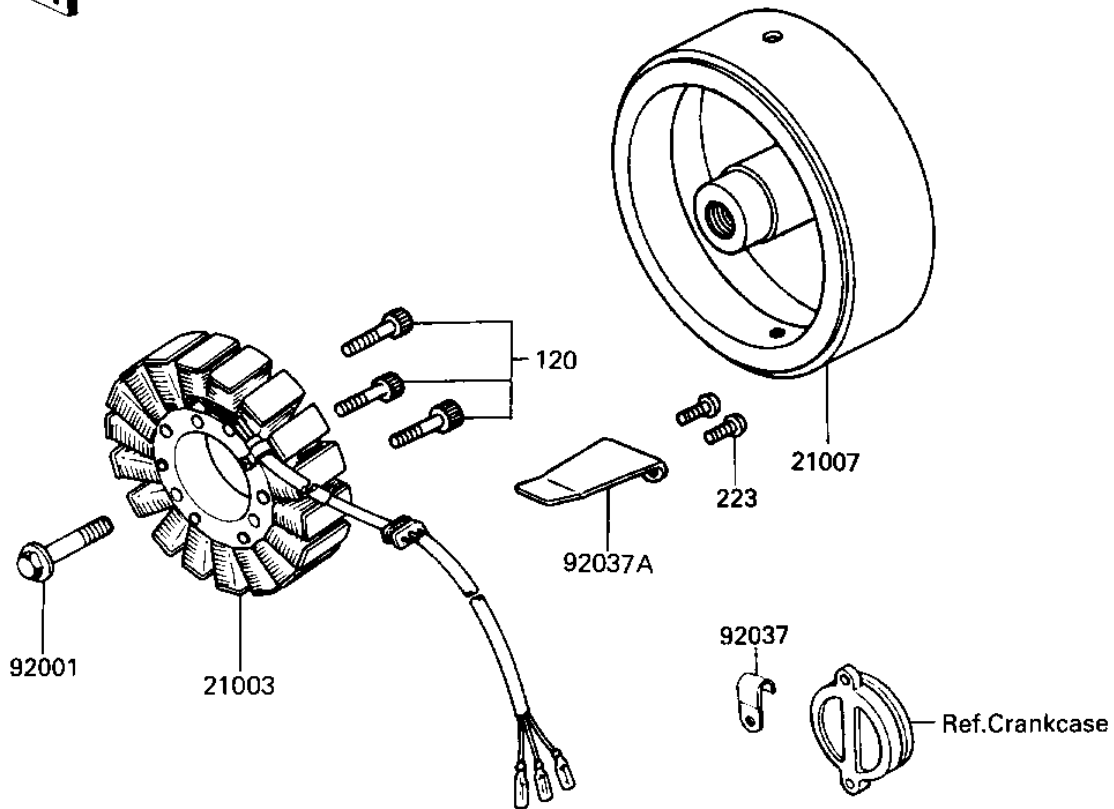

1984 700 LTD Shaft PARTS DIAGRAM

GENERATOR/REGULATOR

E1810-0112

1984 700 LTD Shaft PARTS LIST

GENERATOR/REGULATOR

ITEM NAME	PART NUMBER	QUANTITY
STATOR (Ref # 21003)	21003-1062	1
ROTOR (Ref # 21007)	21007-1050	1
REGULATOR-VOLTAGE (Ref # 21066)	21066-1055	1
BOLT,12X40 (Ref # 92001)	92001-1146	1
CLAMP,WIRING HARNESS (Ref # 92037)	21126-008	1
CLAMP,LEAD WIRE (Ref # 92037A)	92037-1369	1
BOLT,SOCKET,6X30 (Ref # 120)	120P0630	1
BOLT,6X20 (Ref # 186)	186B0620	1
SCREW-PAN-WS-CROS (Ref # 223)	223B0512	1