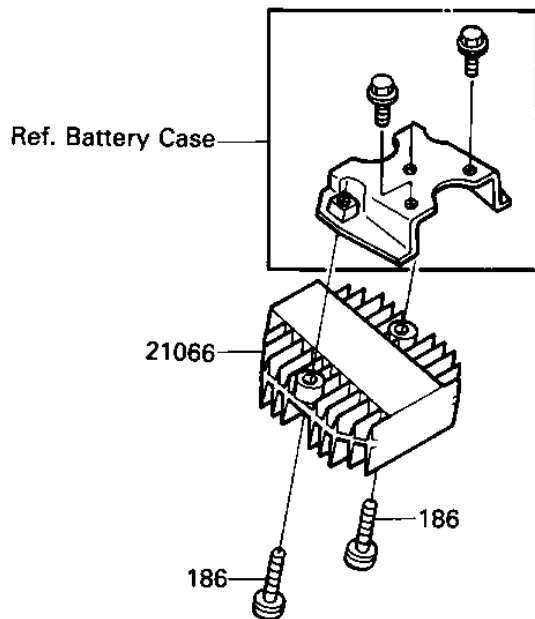

1984 700 LTD Shaft PARTS DIAGRAM

GENERATOR/REGULATOR

E1810-0112

1984 700 LTD Shaft PARTS LIST

GENERATOR/REGULATOR

ITEM NAME	PART NUMBER	QUANTITY
STATOR (Ref # 21003)	21003-1062	1
ROTOR (Ref # 21007)	21007-1050	1
REGULATOR-VOLTAGE (Ref # 21066)	21066-1055	1
BOLT,12X40 (Ref # 92001)	92001-1146	1
CLAMP,WIRING HARNESS (Ref # 92037)	21126-008	1
CLAMP,LEAD WIRE (Ref # 92037A)	92037-1369	1
BOLT,SOCKET,6X30 (Ref # 120)	120P0630	1
BOLT,6X20 (Ref # 186)	186B0620	1
SCREW-PAN-WS-CROS (Ref # 223)	223B0512	1