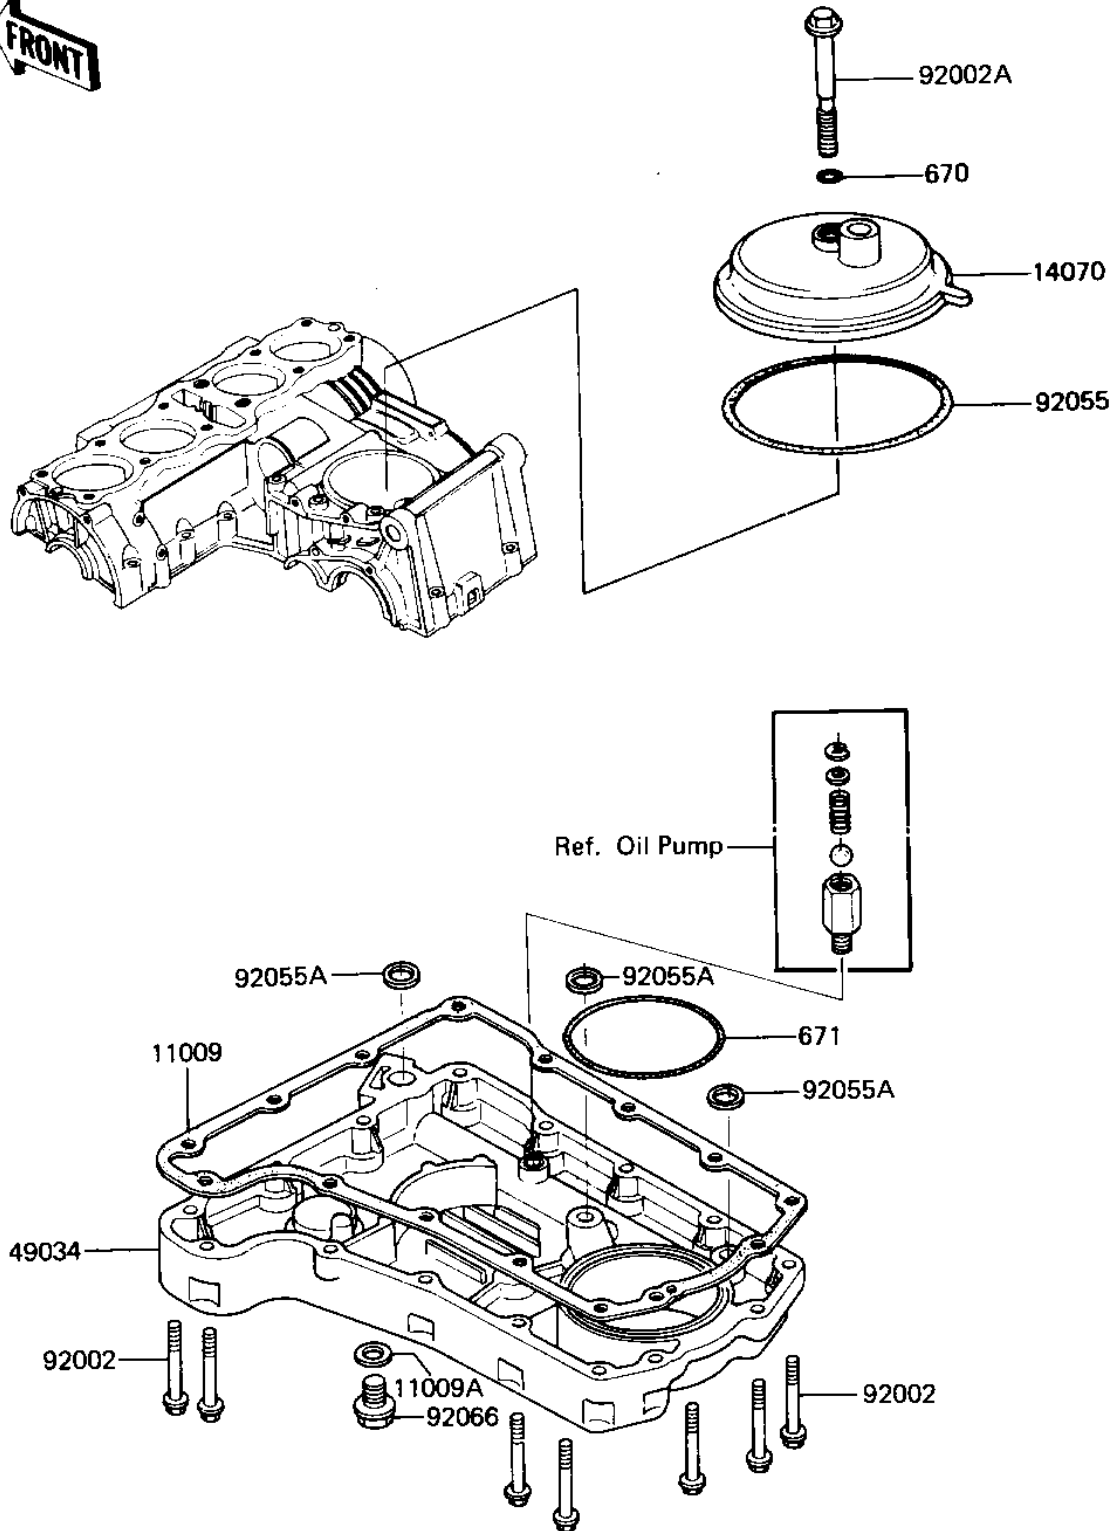

1984 700 LTD Shaft PARTS DIAGRAM

BREATHER COVER/OIL PAN

E1432-0029

1984 700 LTD Shaft PARTS LIST

BREATHER COVER/OIL PAN

ITEM NAME	PART NUMBER	QUANTITY
GASKET,OIL PAN (Ref # 11009)	11009-1983	1
GASKET,DRIN PLUG (Ref # 11009A)	92065-097	1
BODY-BREATHER (Ref # 14070)	14070-1008	1
PAN-OIL (Ref # 49034)	49034-1055	1
BOLT,6X25 (Ref # 92002)	92002-1089	1
BOLT,8X72 (Ref # 92002A)	92002-1107	1
"O" RING,91MM (Ref # 92055)	92055-052	1
"O" RING (Ref # 92055A)	92055-077	1
PLUG,OIL DRAIN,12X15 (Ref # 92066)	92066-1174	1
"O" RING,8MM (Ref # 670)	670B1508	1
"O" RING,90MM (Ref # 671)	671B2590	1