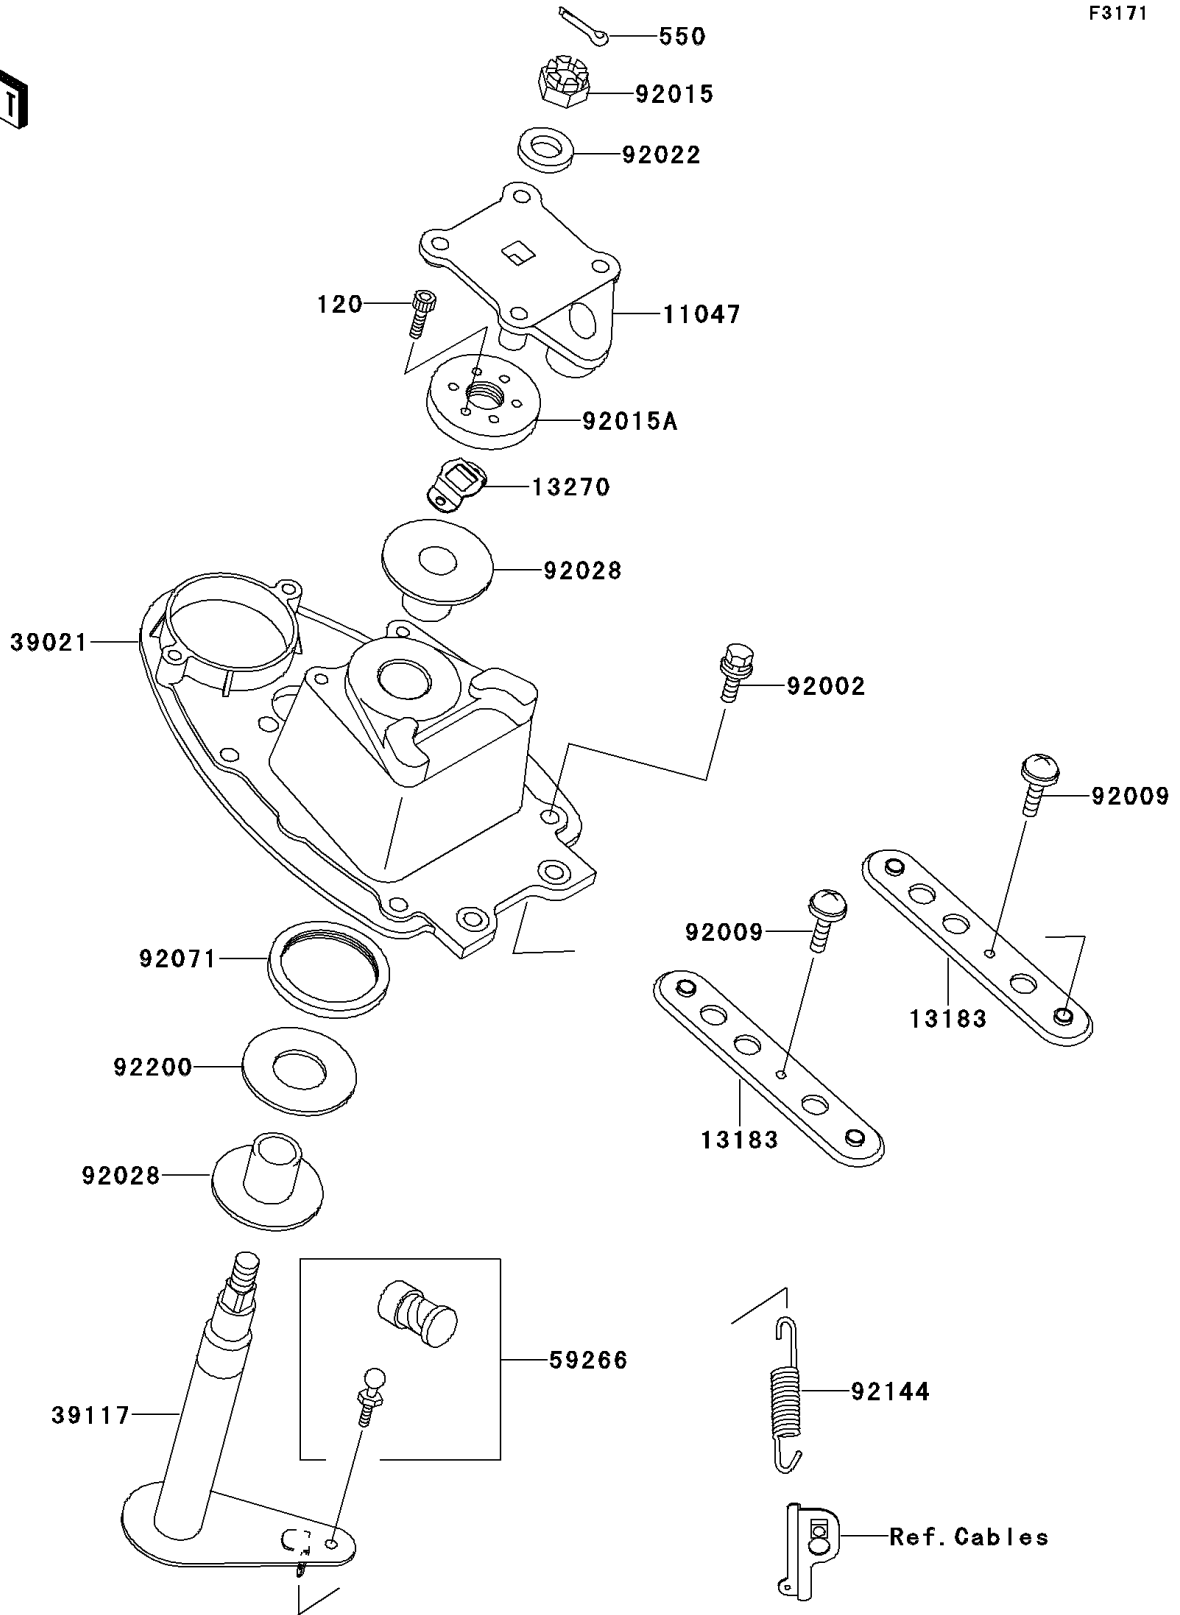

1996 JET SKI® Super Sport Xi PARTS DIAGRAM

Handle Pole

F3171

1996 JET SKI® Super Sport Xi PARTS LIST

Handle Pole

ITEM NAME	PART NUMBER	QUANTITY
BOLT-SOCKET,5X10 (Ref # 120)	120R0510	1
PIN-COTTER,3X35 (Ref # 550)	550S3035	1
BRACKET,HANDLE HOLDER (Ref # 11047)	11047-3759	1
PLATE,HANDLE POLE BRACKET (Ref # 13183)	13183-3806	1
PLATE (Ref # 13270)	13270-3780	1
BRACKET-HANDLE POLE (Ref # 39021)	39021-3704	1
SHAFT-STRG (Ref # 39117)	39117-3706	1
JOINT-BALL (Ref # 59266)	59266-3707	1
BOLT,8X25 (Ref # 92002)	92002-3774	1
SCREW,5X16 (Ref # 92009)	92009-3789	1
NUT,CASTLE,14MM (Ref # 92015)	92015-3805	1
NUT (Ref # 92015A)	92015-3852	1
WASHER,15X34X2.0 (Ref # 92022)	92022-3738	1
BUSHING,STEERING (Ref # 92028)	92028-3748	1
GROMMET (Ref # 92071)	92071-3792	1
SPRING (Ref # 92144)	92144-3737	1
WASHER,32.5X70X2 (Ref # 92200)	92200-3718	1