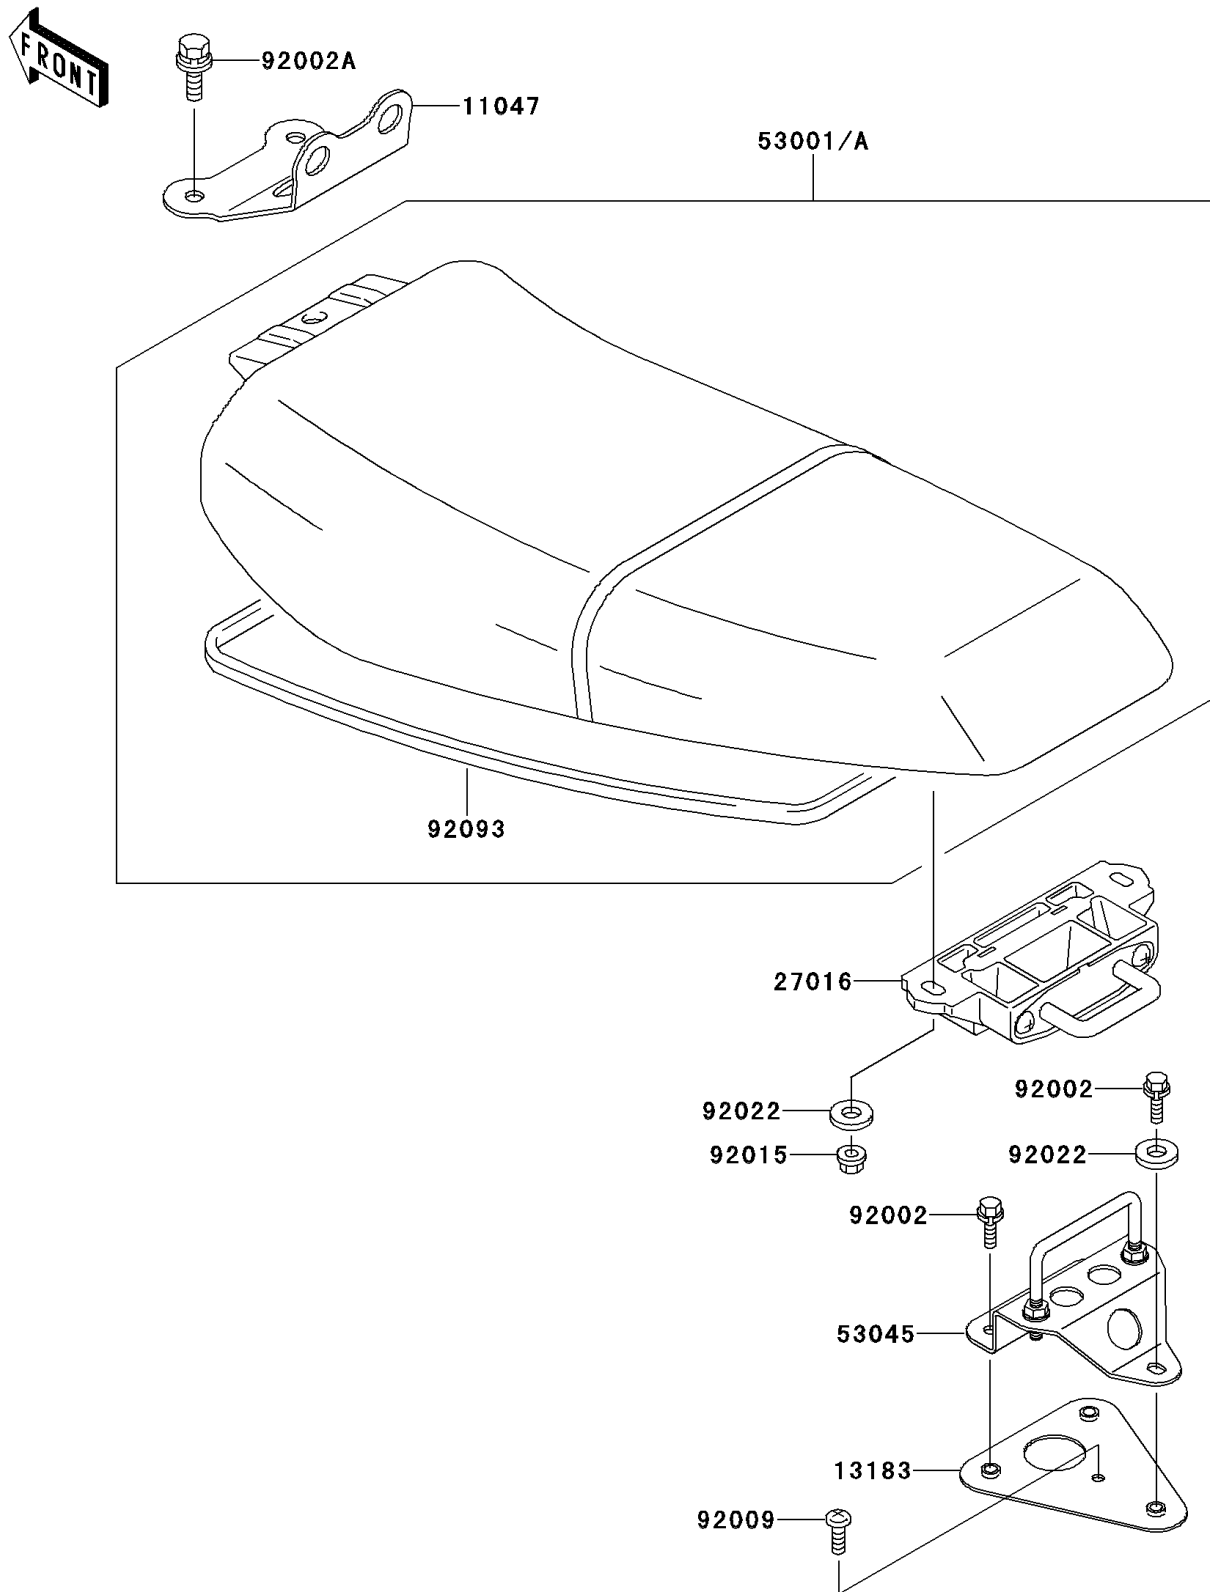

## 1996 JET SKI® Super Sport Xi PARTS DIAGRAM

Seat

F3146

## 1996 JET SKI® Super Sport Xi PARTS LIST

Seat

ITEM NAME	PART NUMBER	QUANTITY
BRACKET,SEAT,FR (Ref # 11047)	11047-3766	1
PLATE,SEAT LOCK HOOK (Ref # 13183)	13183-3820	1
LOCK-ASSY,SEAT (Ref # 27016)	27016-3731	1
SEAT-ASSY,C.BLUE (Ref # 53001A)	53001-3722-PR	1
HOOK-ASSY,SEAT LOCK (Ref # 53045)	53045-3706	1
BOLT,6X16 (Ref # 92002)	92002-3728	1
BOLT,8X25 (Ref # 92002A)	92002-3774	1
SCREW,5X16 (Ref # 92009)	92009-3789	1
NUT,6MM (Ref # 92015)	92015-3767	1
WASHER,6.5X20X1.5 (Ref # 92022)	92022-3710	1
SEAL,SEAT (Ref # 92093)	92093-3735	1