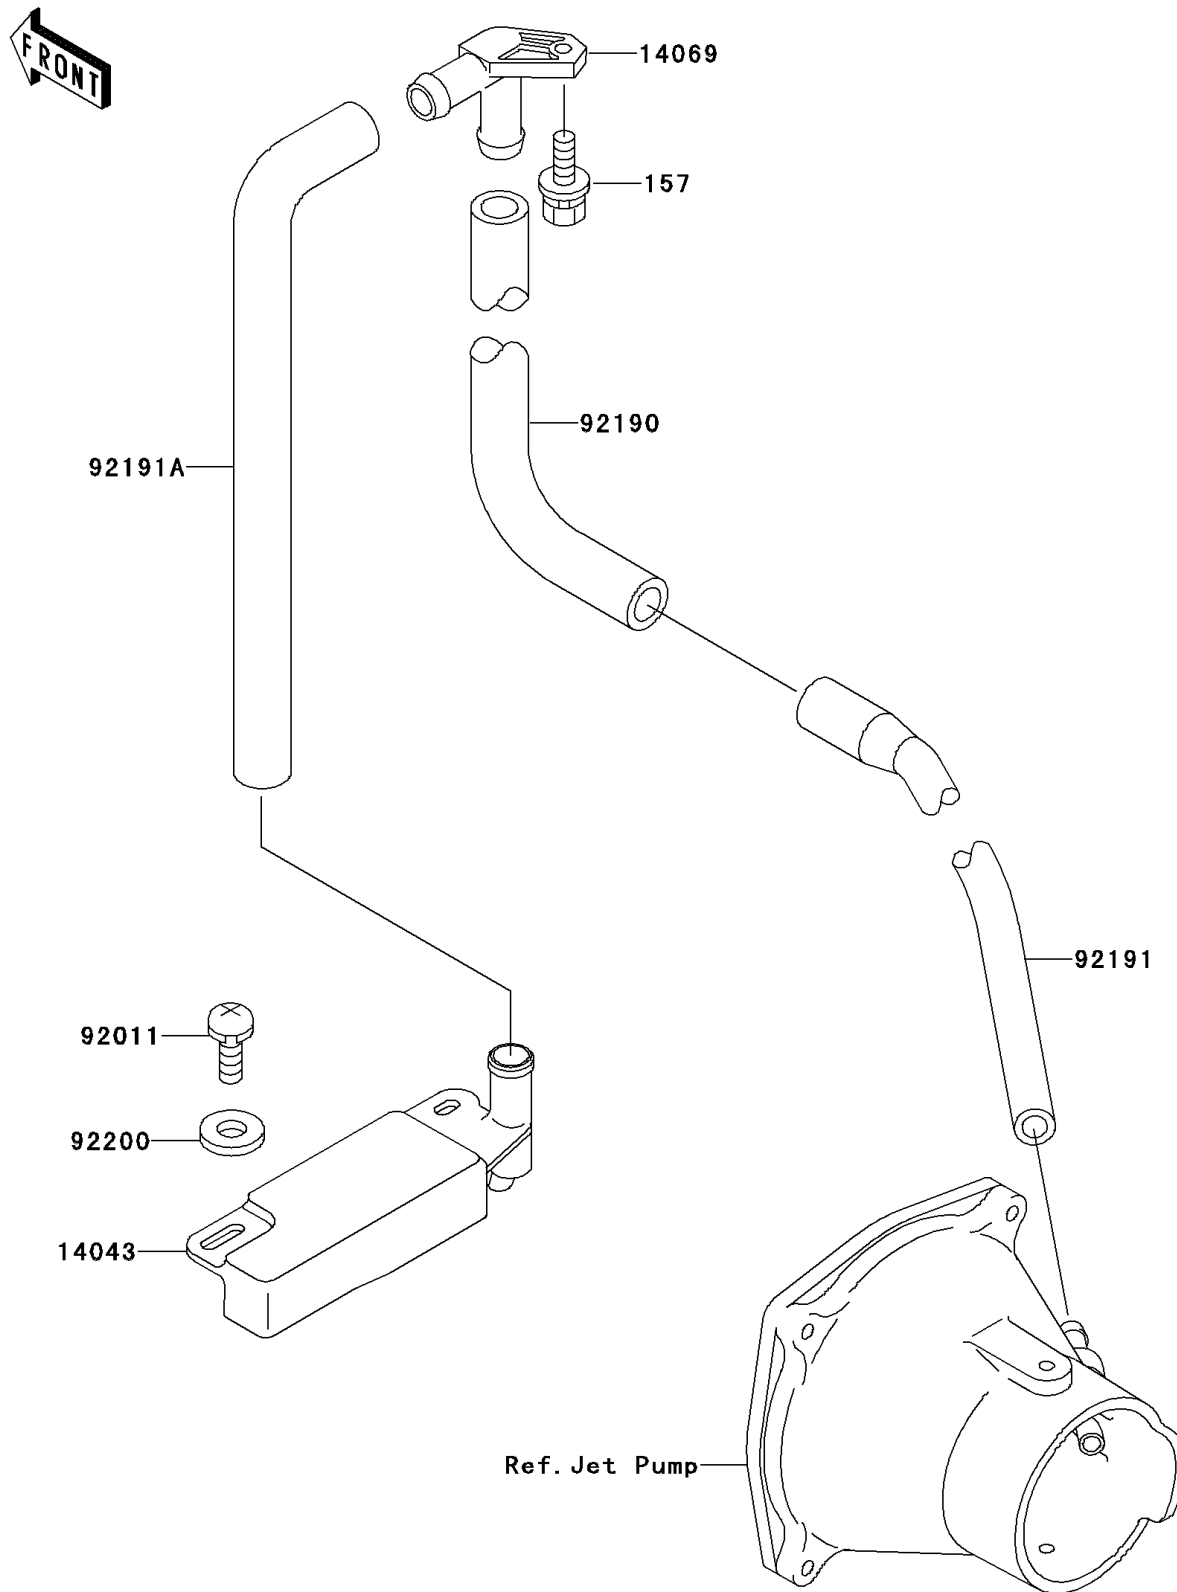

1996 JET SKI® Super Sport Xi PARTS DIAGRAM

Bilge System

F3145

1996 JET SKI® Super Sport Xi PARTS LIST

Bilge System

ITEM NAME	PART NUMBER	QUANTITY
BOLT-WSP,6X18 (Ref # 157)	157R0618	1
FILTER (Ref # 14043)	14043-3708	1
BREATHER (Ref # 14069)	14069-3708	1
SCREW,TAPPING (Ref # 92011)	92011-561	1
TUBE,BREATHER-BULKHEAD (Ref # 92190)	92190-3772	1
TUBE,HULL-NOZZLE (Ref # 92191)	92191-3725	1
TUBE,FILTER-BREATHER (Ref # 92191A)	92191-3781	1
WASHER,5.9X16X1.5 (Ref # 92200)	92200-3714	1