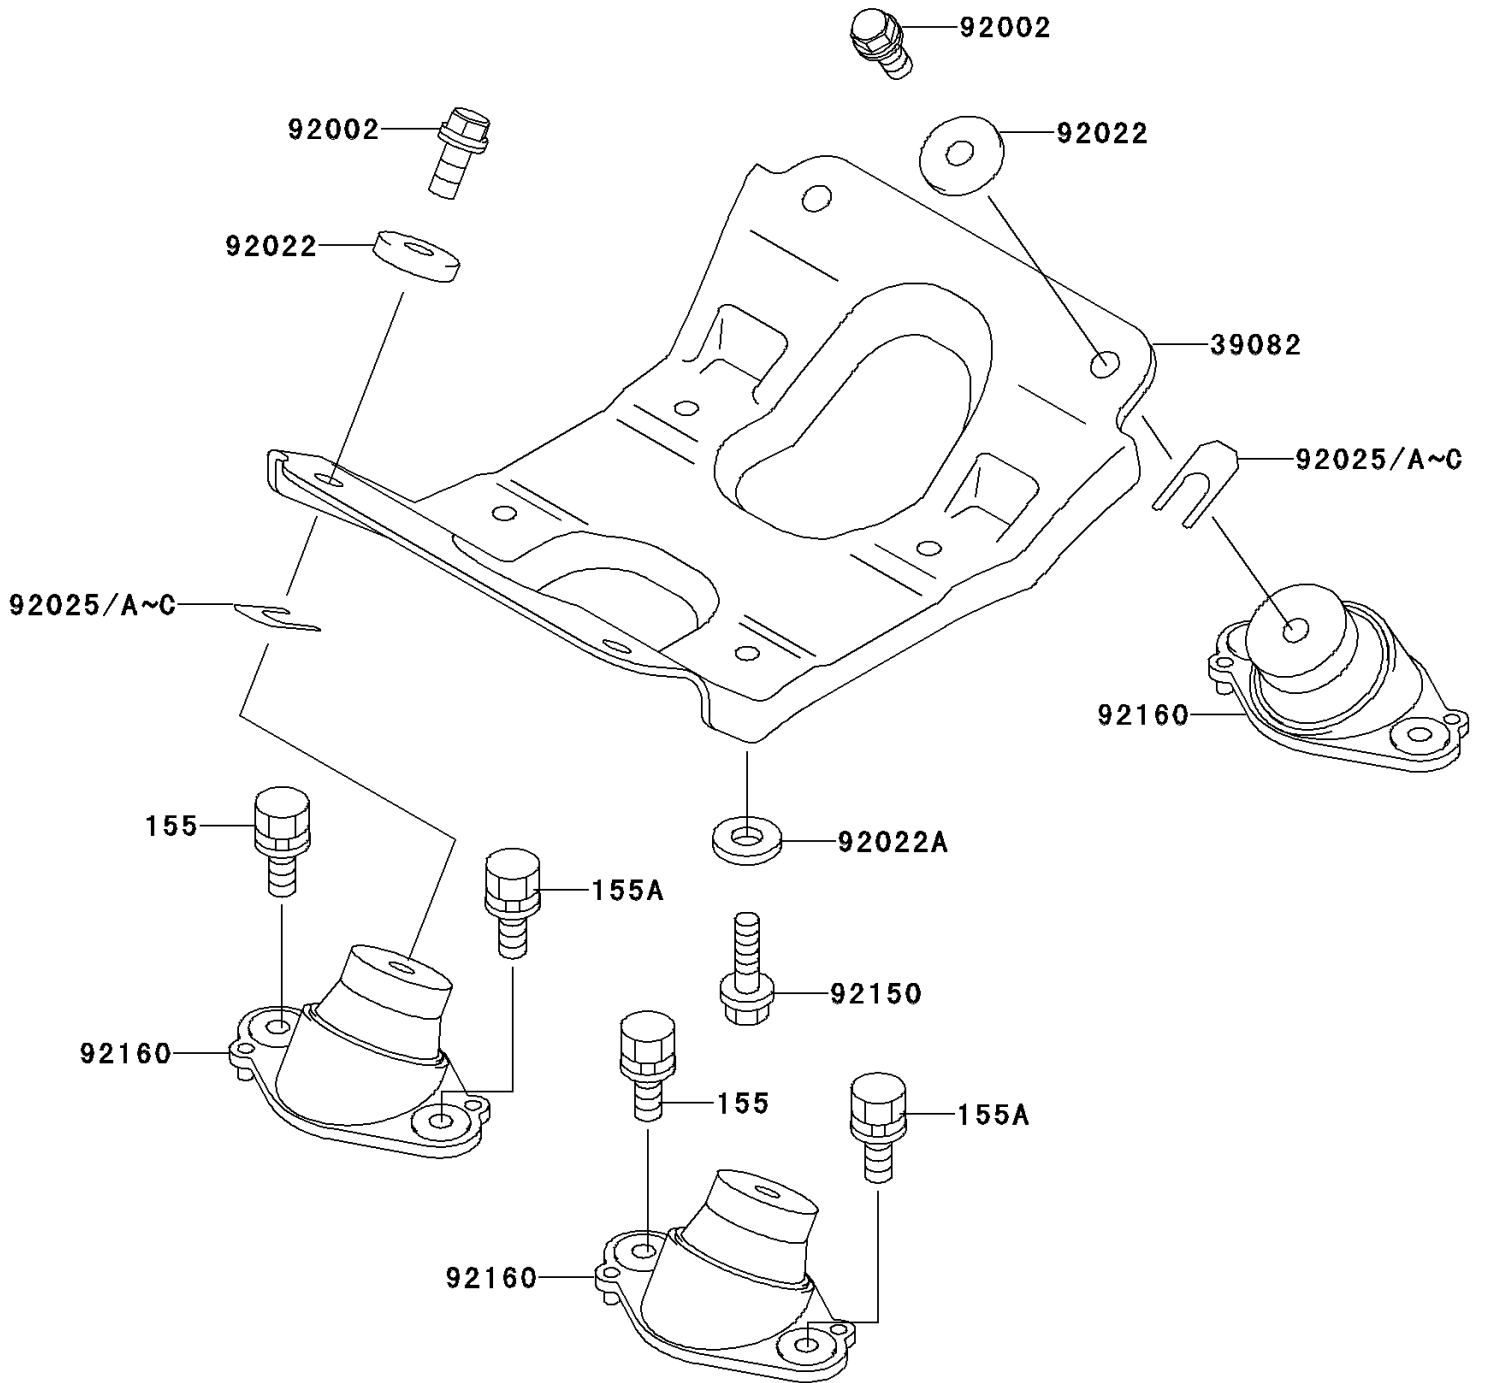

## 1996 JET SKI® Super Sport Xi PARTS DIAGRAM

Engine Mount

F3144

## 1996 JET SKI® Super Sport Xi PARTS LIST

Engine Mount

ITEM NAME	PART NUMBER	QUANTITY
BOLT-WSP-SMALL,8X20 (Ref # 155)	155R0820	1
BOLT-WSP-SMALL,8X25 (Ref # 155A)	155R0825	1
MOUNT-ENGINE (Ref # 39082)	39082-3711	1
BOLT,10X25 (Ref # 92002)	92002-3770	1
WASHER,32X10.5X4 (Ref # 92022)	92022-3023	1
WASHER,10.2X20X1.5 (Ref # 92022A)	92022-3742	1
SHIM,T=0.3MM (Ref # 92025)	92025-3705	1
SHIM,T=0.5MM (Ref # 92025A)	92025-3706	1
SHIM,T=1.0MM (Ref # 92025B)	92025-3707	1
SHIM,T=1.5MM (Ref # 92025C)	92025-3708	1
BOLT,10X25 (Ref # 92150)	92150-3842	1
DAMPER,ENGINE MOUNT (Ref # 92160)	92160-3757	1