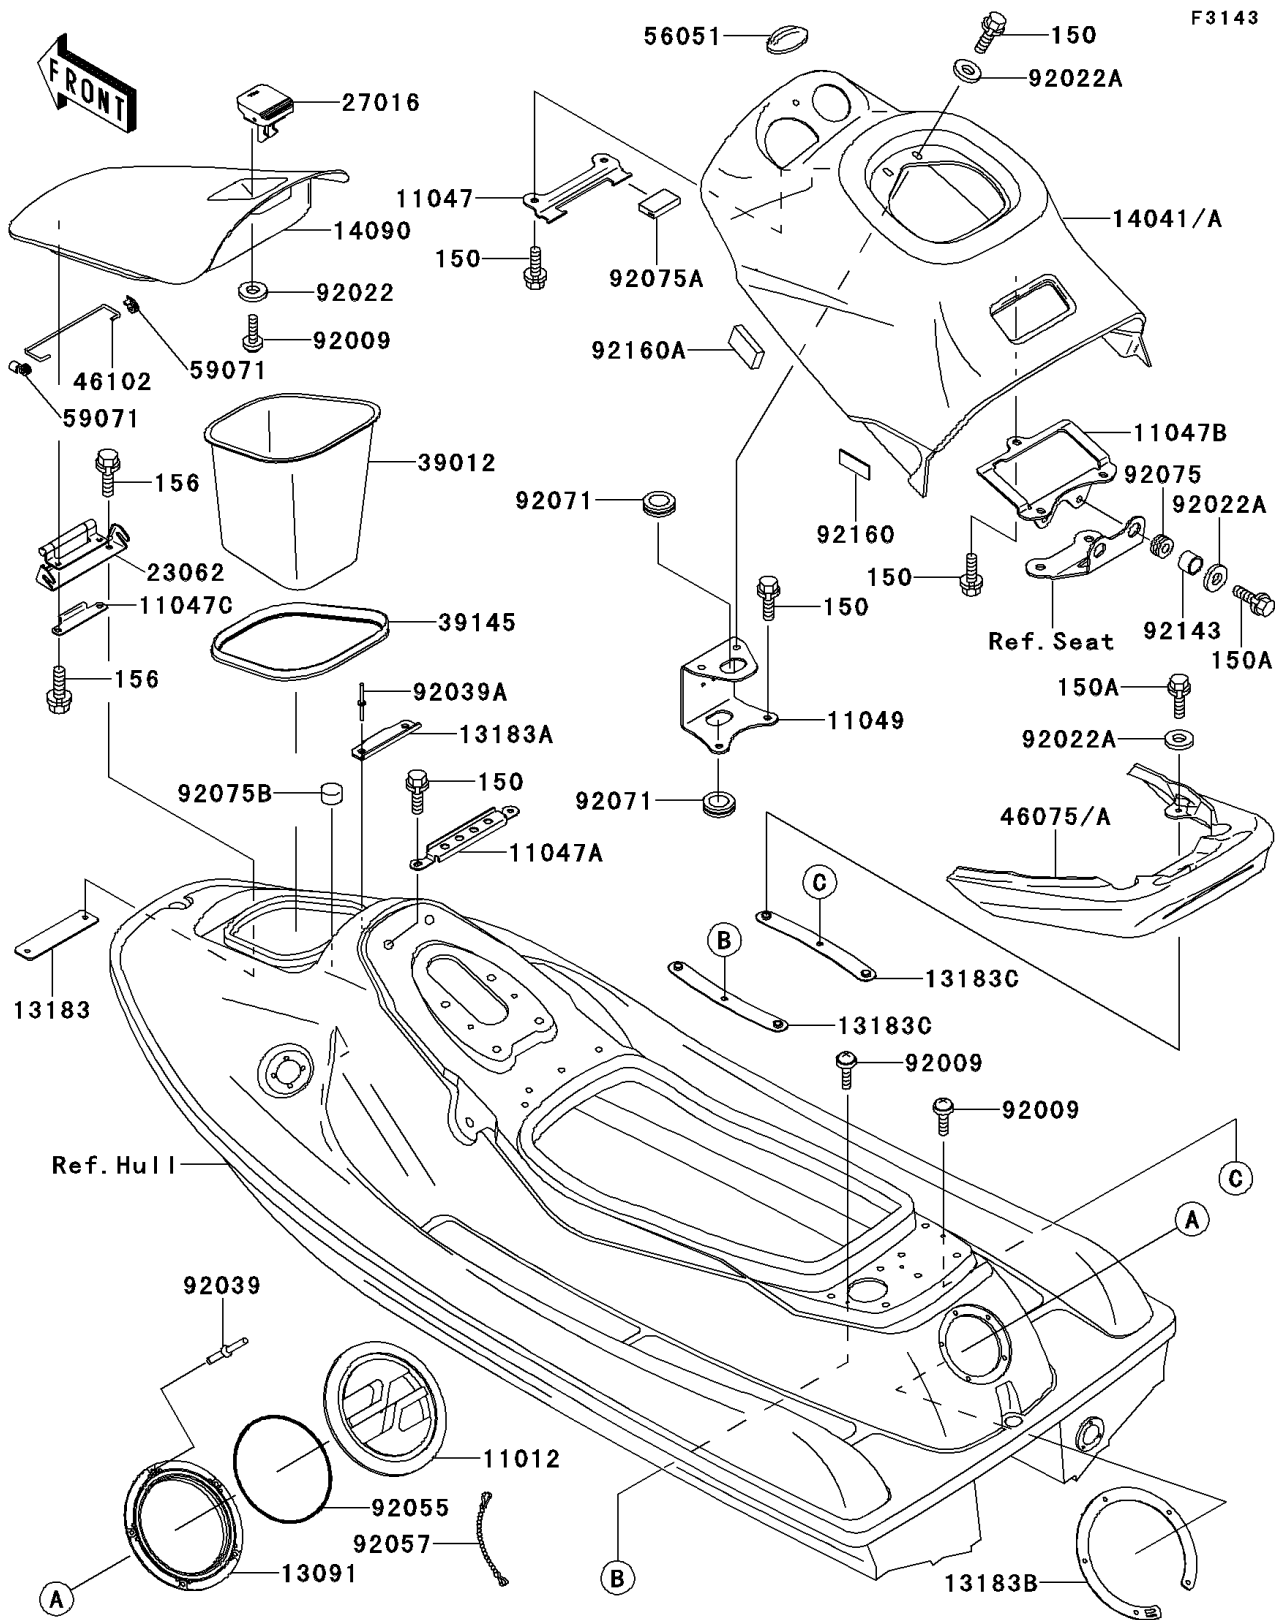

## 1996 JET SKI® Super Sport Xi PARTS DIAGRAM

Hull Fittings

## 1996 JET SKI® Super Sport Xi PARTS LIST

Hull Fittings

ITEM NAME	PART NUMBER	QUANTITY
BOLT-WS,6X14 (Ref # 150)	150R0614	1
BOLT-WS,6X20 (Ref # 150A)	150R0620	1
BOLT-WP,6X18 (Ref # 156)	156R0618	1
CAP,STORAGE,J.WHITE (Ref # 11012)	11012-3758-8U	1
BRACKET,HANDLE POLE COVER,FR (Ref # 11047)	11047-3763	1
BRACKET,HANDLE POLE COVER,FR (Ref # 11047A)	11047-3764	1
BRACKET,HANDLE POLE COVER,RR (Ref # 11047B)	11047-3773	1
BRACKET,ROD HOLDER (Ref # 11047C)	11047-3779	1
BRACKET,HANDLE POLE COVER,CNT (Ref # 11049)	11049-3732	1
HOLDER,STORAGE,J.WHITE (Ref # 13091)	13091-3766-8U	1
PLATE,HINGE BRACKET (Ref # 13183)	13183-3781	1
PLATE,HOOK (Ref # 13183A)	13183-3801	1
PLATE,STORAGE (Ref # 13183B)	13183-3804	1
PLATE,TAIL GRIP (Ref # 13183C)	13183-3805	1
COVER-COMP,HANDLE POLE,BLUE (Ref # 14041A)	14041-3704-3E	1
COVER,HATCH,J.WHITE (Ref # 14090)	14090-3711-8C	1
BRACKET-COMP,HATCH COVER (Ref # 23062)	23062-3705	1
LOCK-ASSY,HATCH COVER (Ref # 27016)	27016-3721	1
CASE-STORAGE (Ref # 39012)	39012-3712	1
TRIM-SEAL,STORAGE CASE (Ref # 39145)	39145-3734	1
GRIP,TAIL,C.BLUE (Ref # 46075A)	46075-3724-64	1
ROD (Ref # 46102)	46102-3715	1
MARK,METER PANEL (Ref # 56051)	56051-3701	1
JOINT (Ref # 59071)	59071-1125	1
SCREW,5X16 (Ref # 92009)	92009-3789	1
WASHER,5X16X1.5 (Ref # 92022)	92022-3041	1
WASHER,6.5X20X1.5 (Ref # 92022A)	92022-3710	1
RIVET (Ref # 92039)	92039-3714	1
RIVET (Ref # 92039A)	92039-3753	1

## 1996 JET SKI® Super Sport Xi PARTS LIST

Hull Fittings

ITEM NAME	PART NUMBER	QUANTITY
RING-0,ID=131.6MM (Ref # 92055)	92055-3732	1
CHAIN,COVER,L=100 (Ref # 92057)	92057-3704	1
GROMMET (Ref # 92071)	92071-3704	1
DAMPER (Ref # 92075)	92075-105	1
DAMPER (Ref # 92075A)	92075-1446	1
DAMPER (Ref # 92075B)	92075-3760	1
COLLAR,7.5X10.5X7.2 (Ref # 92143)	92143-3730	1
DAMPER (Ref # 92160)	92160-3792	1
DAMPER (Ref # 92160A)	92160-3808	1