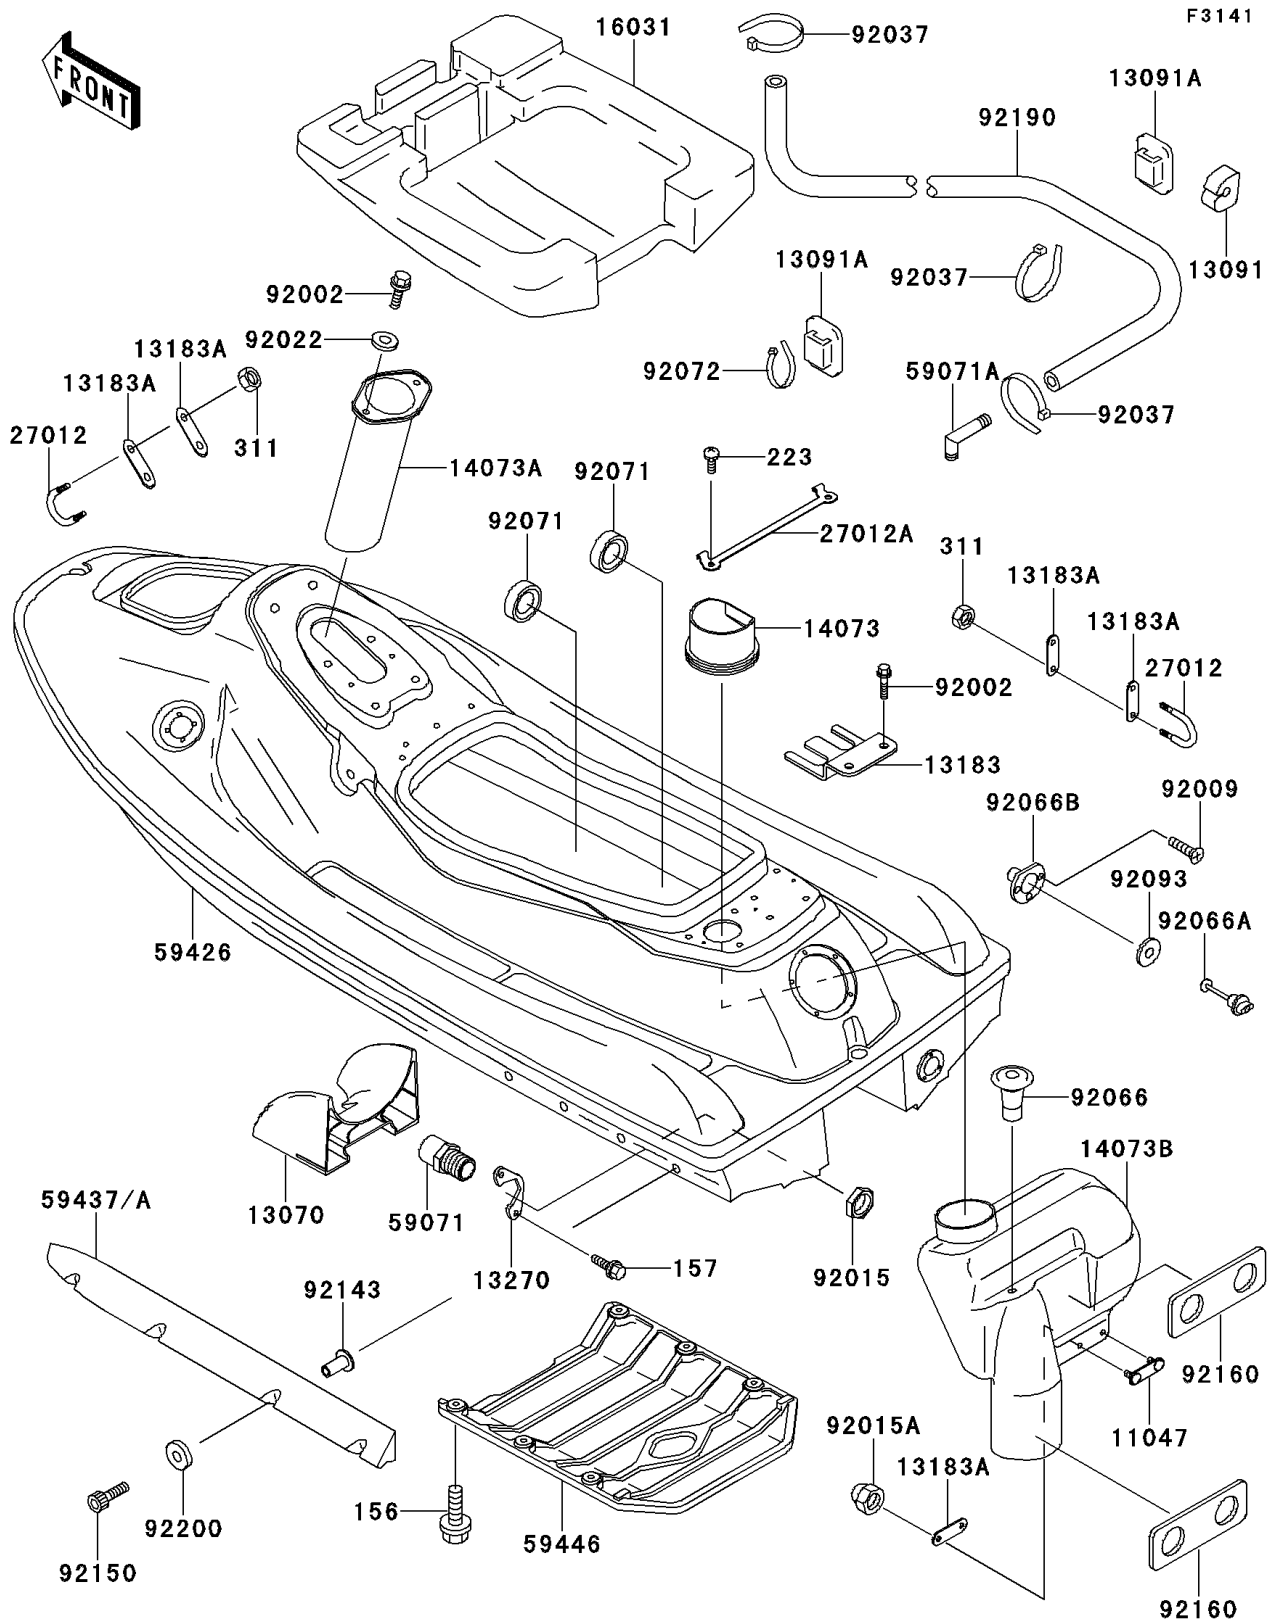

1996 JET SKI® Super Sport Xi PARTS DIAGRAM

Hull

1996 JET SKI® Super Sport Xi PARTS LIST

Hull

ITEM NAME	PART NUMBER	QUANTITY
BOLT-WP,6X20 (Ref # 156)	156R0620	1
BOLT-WSP,5X18 (Ref # 157)	157R0518	1
SCREW-PAN-WS-CROS,6X14 (Ref # 223)	223R0614	1
BRACKET,RR DUCT (Ref # 11047)	11047-3774	1
GUIDE,INTAKE (Ref # 13070)	13070-3718	1
HOLDER (Ref # 13091)	13091-3712	1
HOLDER,BAND (Ref # 13091A)	13091-3764	1
PLATE (Ref # 13183)	13183-3760	1
PLATE (Ref # 13183A)	13183-3809	1
PLATE (Ref # 13270)	13270-3782	1
DUCT,INTAKE (Ref # 14073)	14073-3739	1
DUCT,FR (Ref # 14073A)	14073-3746	1
DUCT,RR,MAIN (Ref # 14073B)	14073-3747	1
FLOAT (Ref # 16031)	16031-3819	1
HOOK (Ref # 27012)	27012-3761	1
HOOK,FIRE EXTINGUISHER (Ref # 27012A)	27012-3772	1
JOINT (Ref # 59071)	59071-3713	1
JOINT (Ref # 59071A)	59071-3733	1
STABILIZER,LH,J.WHITE (Ref # 59437)	59437-3706-8U	1
STABILIZER,RH,J.WHITE (Ref # 59437A)	59437-3707-8U	1
COVER-JET PUMP (Ref # 59446)	59446-3723	1
BOLT,6X16 (Ref # 92002)	92002-3728	1
SCREW,TAPPING,4X14 (Ref # 92009)	92009-3755	1
NUT,20MM (Ref # 92015)	92015-3738	1
NUT,CAP,6MM (Ref # 92015A)	92015-3755	1
WASHER,6.5X20X1.5 (Ref # 92022)	92022-3710	1
CLAMP (Ref # 92037)	92037-1173	1
PLUG (Ref # 92066)	92066-3706	1
PLUG,RR,DRAIN (Ref # 92066A)	92066-3744	1

1996 JET SKI® Super Sport Xi PARTS LIST

Hull

ITEM NAME	PART NUMBER	QUANTITY
PLUG,RR,DRAIN (Ref # 92066B)	92066-3747	1
GROMMET (Ref # 92071)	92071-3783	1
BAND (Ref # 92072)	92072-3778	1
SEAL (Ref # 92093)	92093-3720	1
COLLAR (Ref # 92143)	92143-3739	1
BOLT,SOCKET,6X40 (Ref # 92150)	92150-3847	1
DAMPER (Ref # 92160)	92160-3722	1
TUBE,5X10X1000 (Ref # 92190)	92190-3896	1
WASHER,6.5X16X1.0 (Ref # 92200)	92200-3712	1
NUT-HEX,6MM (Ref # 311)	311R0600	1
HULL-COMP,J.WHITE (Ref # 59426)	59426-3843-8C	1