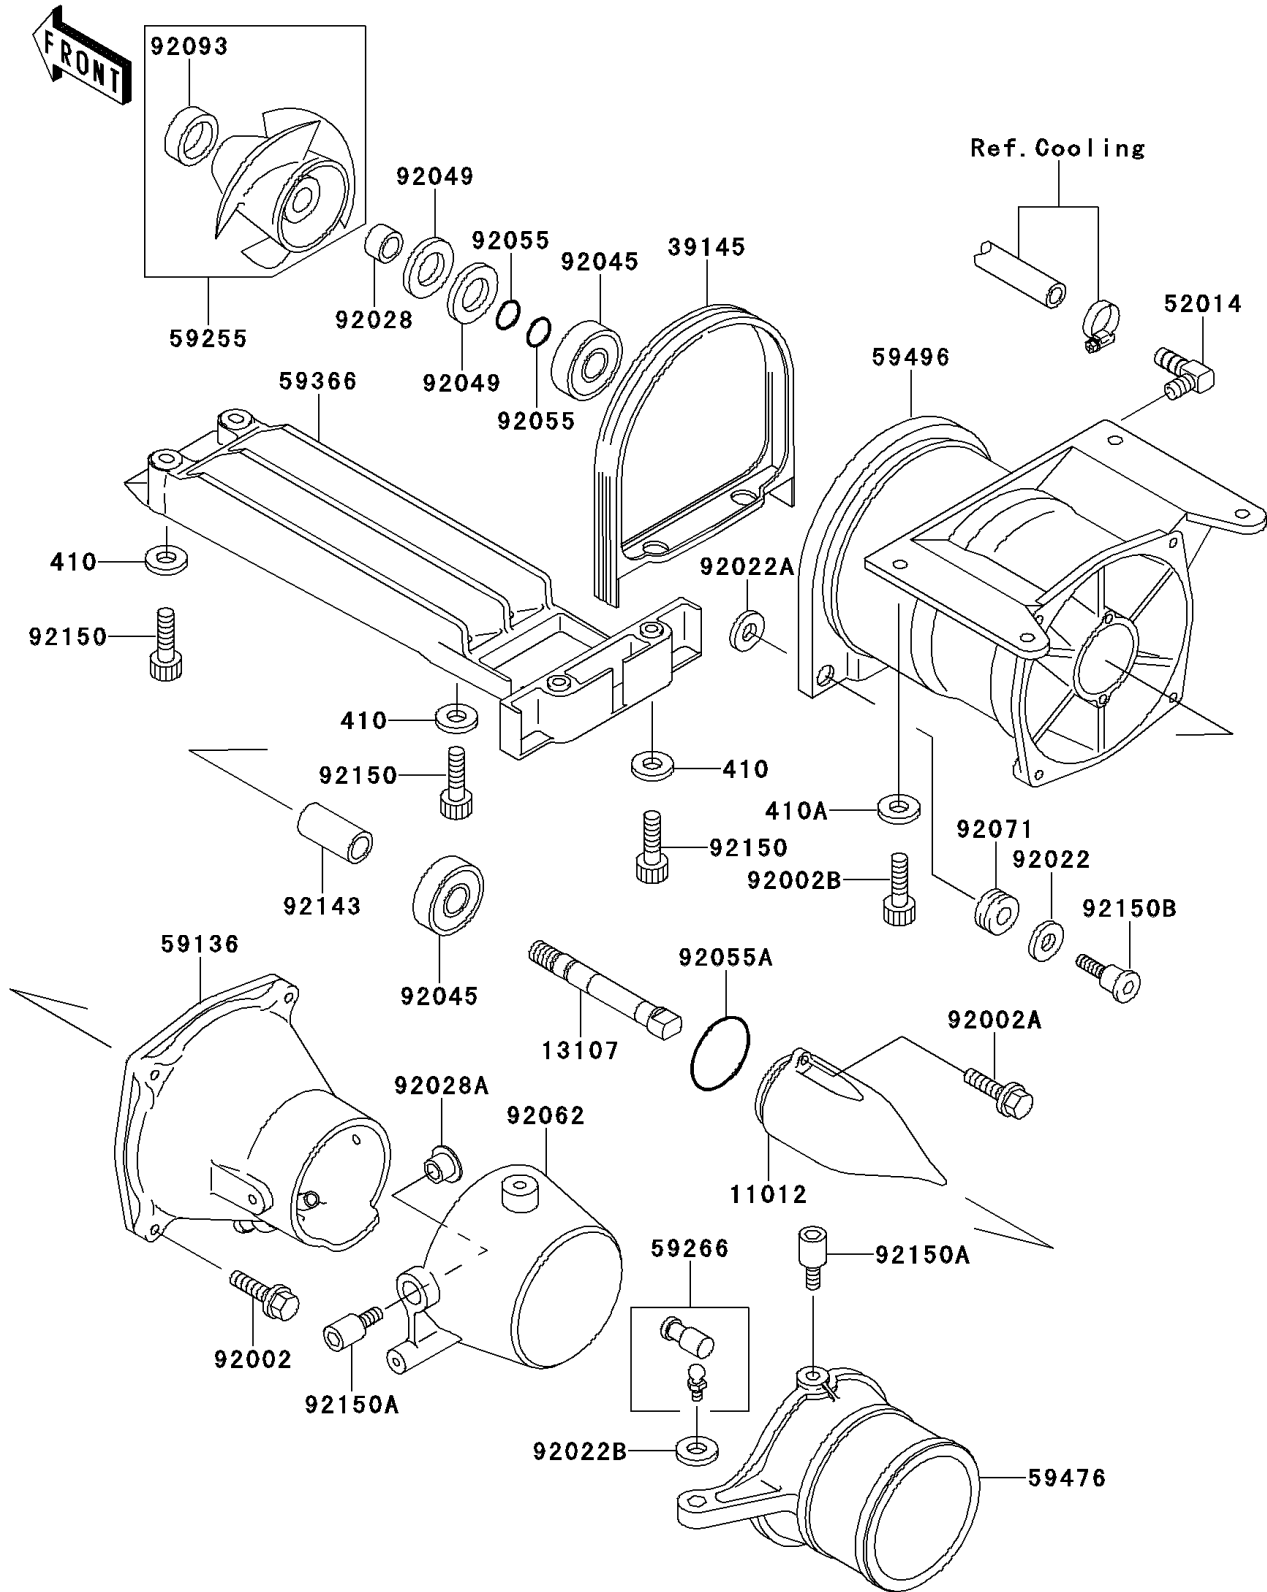

## 1996 JET SKI® Super Sport Xi PARTS DIAGRAM

Jet Pump

E3191

## 1996 JET SKI® Super Sport Xi PARTS LIST

Jet Pump

ITEM NAME	PART NUMBER	QUANTITY
WASHER-PLAIN-SMALL,6MM (Ref # 410)	410S0600	1
WASHER-PLAIN-SMALL,8MM (Ref # 410A)	410S0800	1
CAP,JET PUMP (Ref # 11012)	11012-3712	1
SHAFT,JET PUMP (Ref # 13107)	13107-3721	1
TRIM-SEAL (Ref # 39145)	39145-3732	1
ELBOW (Ref # 52014)	52014-3708	1
NOZZLE-PUMP (Ref # 59136)	59136-3722	1
IMPELLER-COMP (Ref # 59255)	59255-3705	1
JOINT-BALL (Ref # 59266)	59266-3707	1
GRATE (Ref # 59366)	59366-3714	1
NOZZLE-STRG (Ref # 59476)	59476-3717	1
VANE-GUIDE (Ref # 59496)	59496-3714	1
BOLT,6X30 (Ref # 92002)	92002-3726	1
BOLT,6X16 (Ref # 92002A)	92002-3728	1
BOLT,SOCKET,8X20 (Ref # 92002B)	92002-3771	1
WASHER,6.2X20X2 (Ref # 92022)	92022-3714	1
WASHER,10.2X20X1.5 (Ref # 92022A)	92022-3742	1
WASHER (Ref # 92022B)	92022-567	1
BUSHING,17X25X15 (Ref # 92028)	92028-3717	1
BUSHING (Ref # 92028A)	92028-3740	1
BEARING-BALL,#63032RD (Ref # 92045)	92045-3706	1
SEAL-OIL,TBY25X47X6 (Ref # 92049)	92049-3714	1
RING-O,13X1.9 (Ref # 92055)	92055-1021	1
RING-O (Ref # 92055A)	92055-3706	1
NOZZLE (Ref # 92062)	92062-3717	1
GROMMET (Ref # 92071)	92071-3716	1
SEAL,JET PUMP (Ref # 92093)	92093-3739	1
COLLAR,17.4X25.4X53 (Ref # 92143)	92143-3708	1
BOLT,SOCKET,6X18 (Ref # 92150)	92150-3795	1

## 1996 JET SKI® Super Sport Xi PARTS LIST

Jet Pump

ITEM NAME	PART NUMBER	QUANTITY
BOLT (Ref # 92150A)	92150-3808	1
BOLT (Ref # 92150B)	92150-3850	1