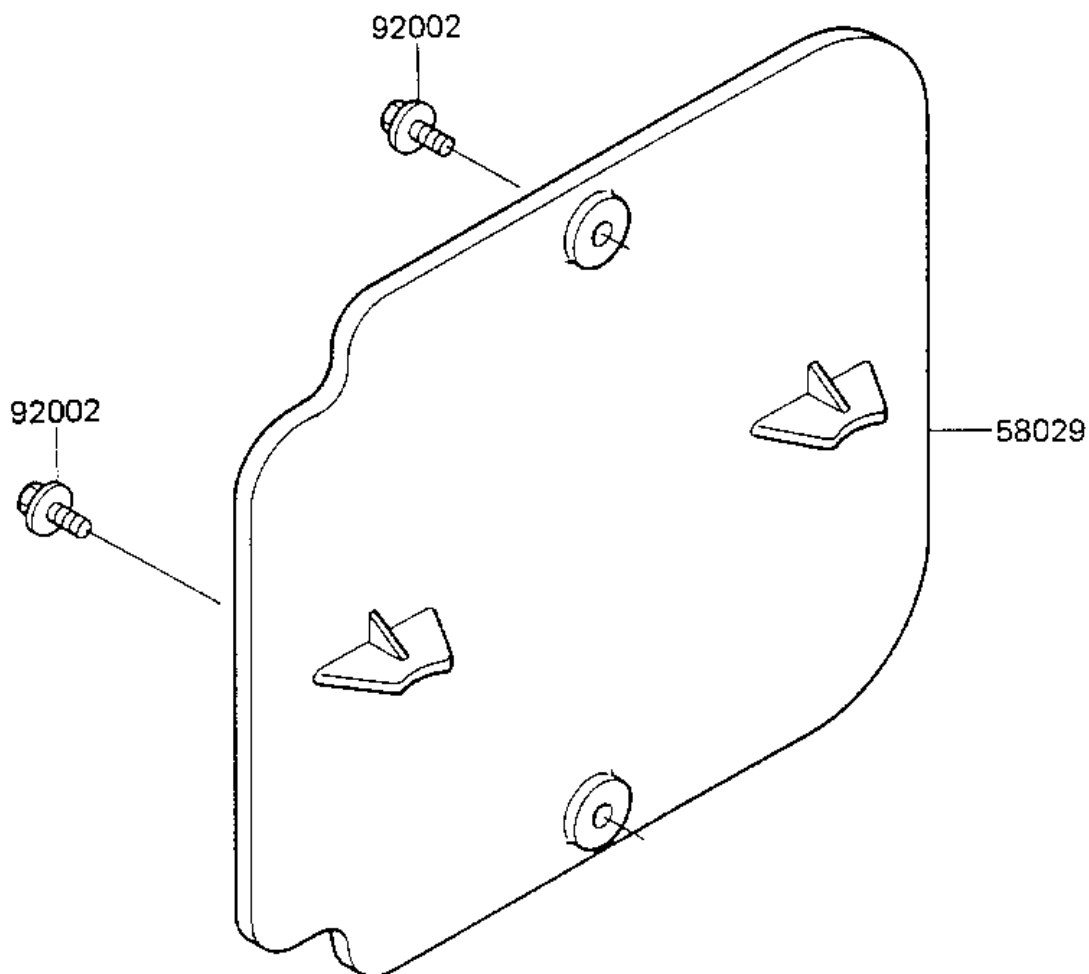

1985 KX™500 PARTS DIAGRAM

NUMBER PLATE

F2910-0023

1985 KX™500 PARTS LIST

NUMBER PLATE

ITEM NAME	PART NUMBER	QUANTITY
PLATE-NUMBER,L.GREEN (Ref # 58029)	58029-5007-6W	1
BOLT,6X14 (Ref # 92002)	92150-1340	1