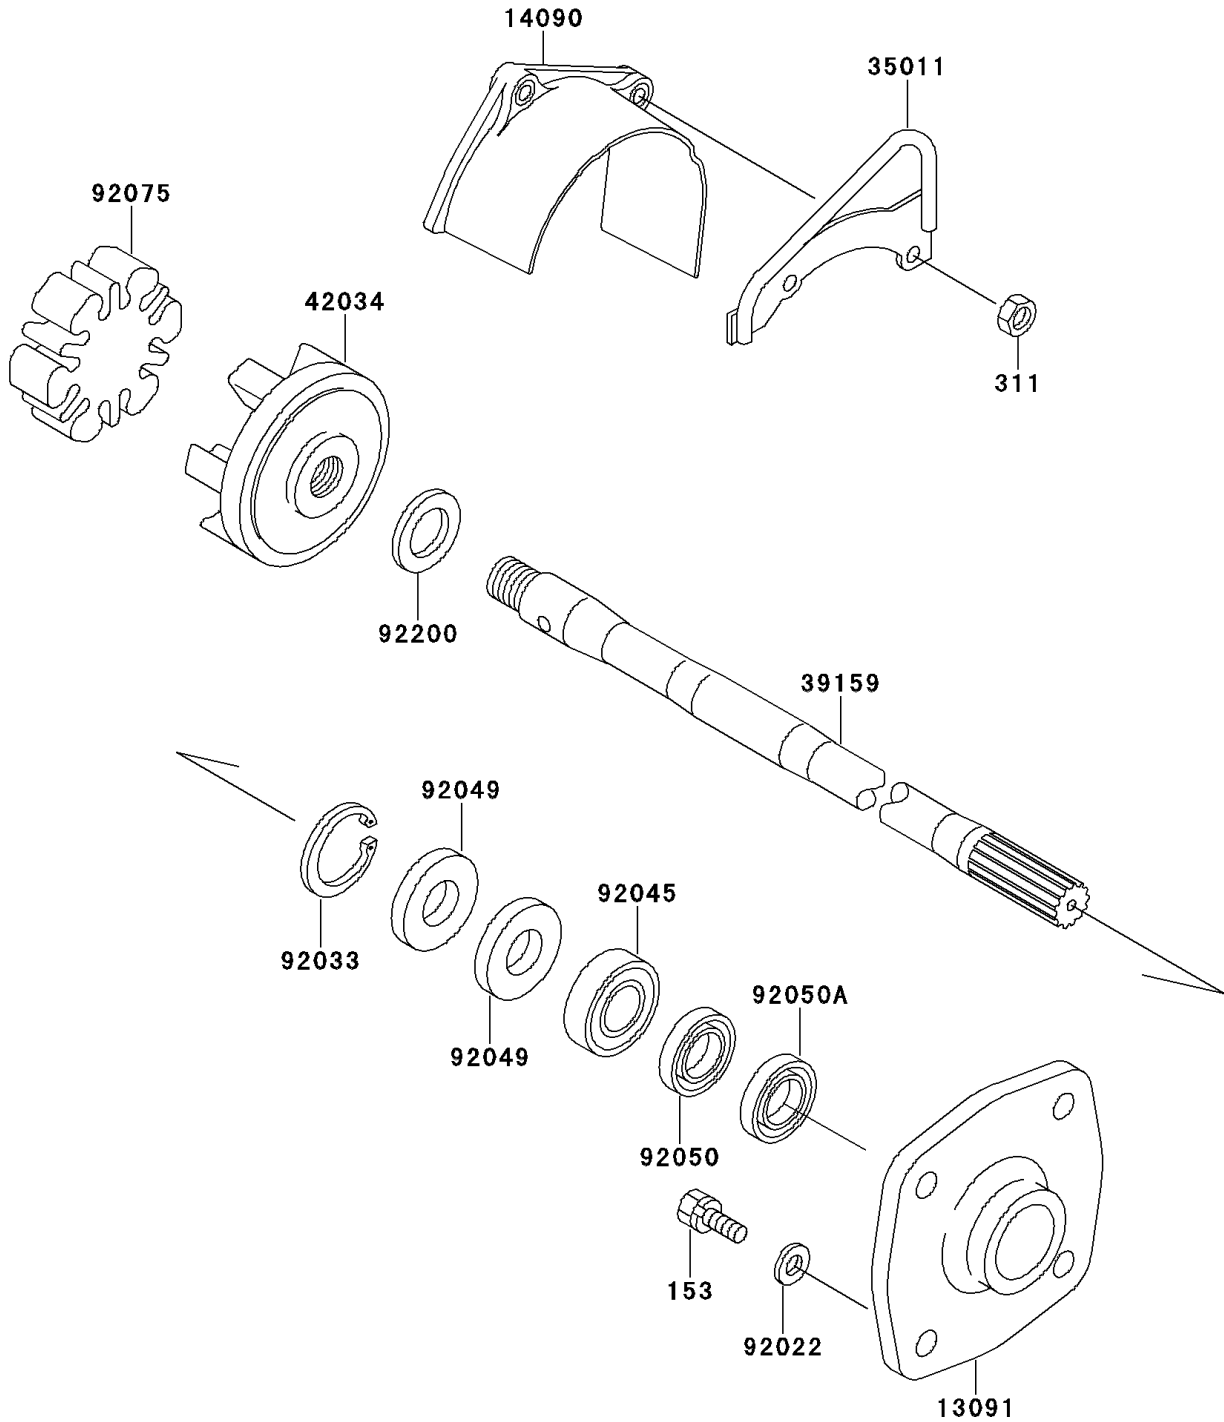

## 1996 JET SKI® Super Sport Xi PARTS DIAGRAM

Drive Shaft

E3134

## 1996 JET SKI® Super Sport Xi PARTS LIST

Drive Shaft

ITEM NAME	PART NUMBER	QUANTITY
BOLT-WS-SMALL (Ref # 153)	153R0825	1
NUT-HEX,6MM (Ref # 311)	311R0600	1
HOLDER (Ref # 13091)	13091-3730	1
COVER,COUPLING (Ref # 14090)	14090-3761	1
STAY (Ref # 35011)	35011-3704	1
SHAFT-DRIVE (Ref # 39159)	39159-3717	1
COUPLING (Ref # 42034)	42034-3707	1
WASHER,8.2X18X1.5 (Ref # 92022)	92022-1964	1
RING-SNAP,42MM (Ref # 92033)	92033-3713	1
BEARING-BALL,60042RD (Ref # 92045)	92045-3705	1
SEAL-OIL,S620426 (Ref # 92049)	92049-3707	1
SEAL-OIL,SCY20368 (Ref # 92050)	92050-502	1
SEAL-OIL,SC20367 (Ref # 92050A)	92050-503	1
DAMPER,COUPLING (Ref # 92075)	92075-520	1
WASHER,20X28X2.0 (Ref # 92200)	92200-3731	1