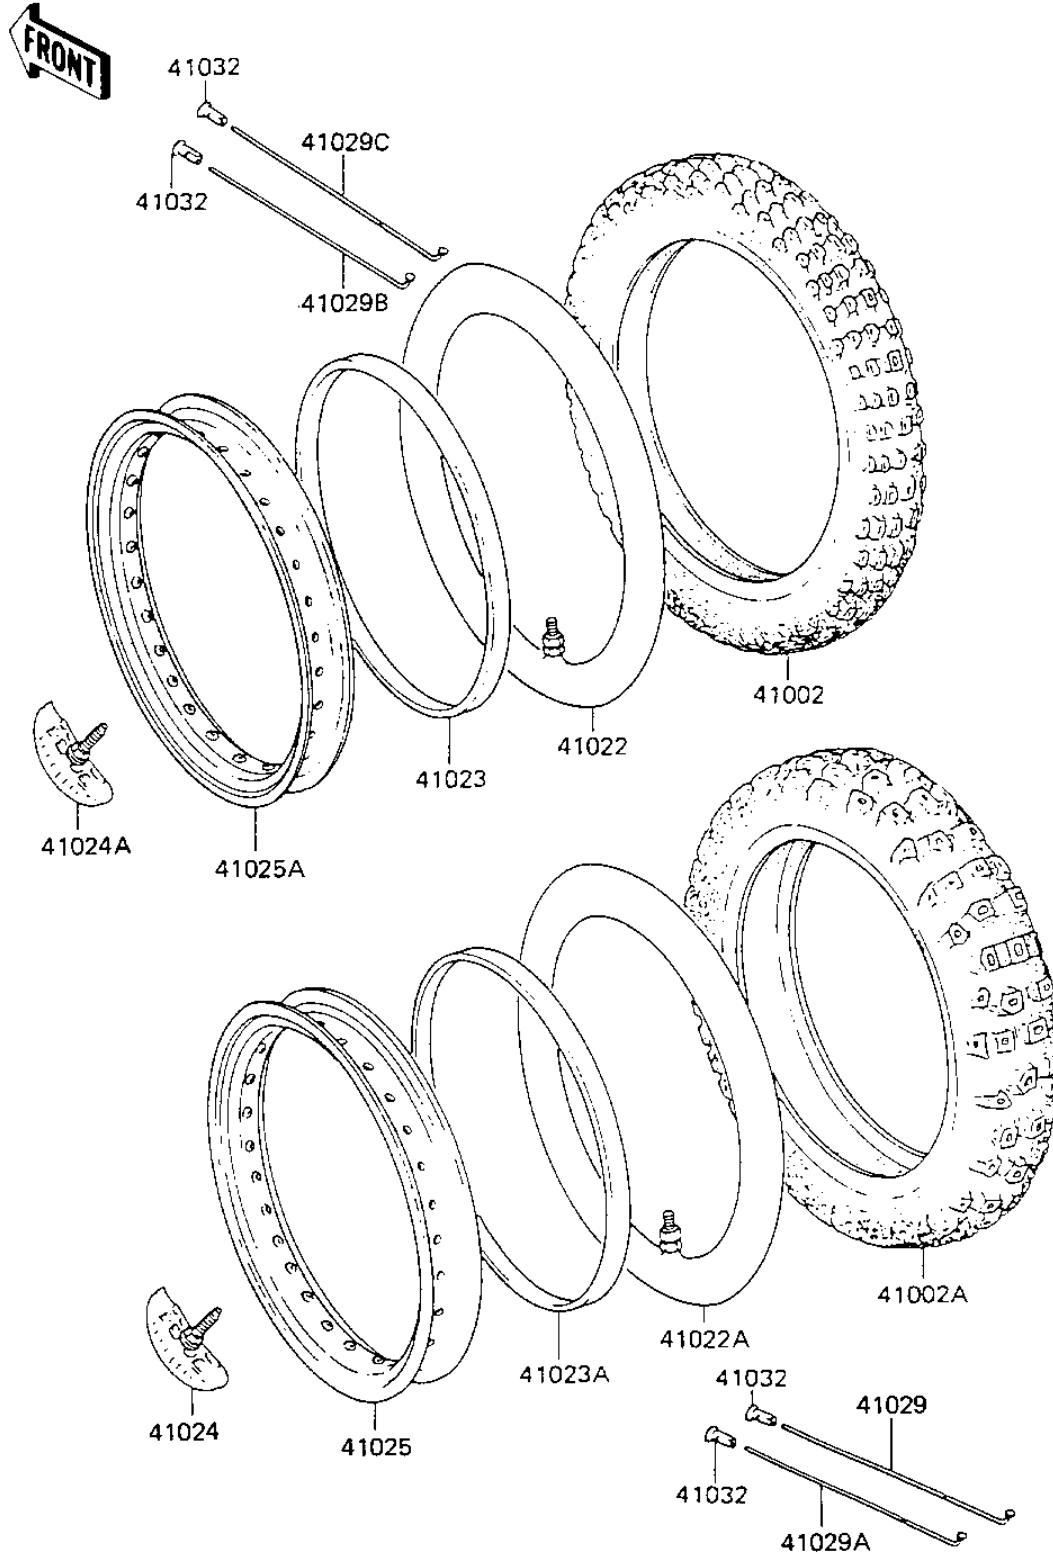

## 1985 KX™500 PARTS DIAGRAM

WHEELS/TIRES

F2210-0125

## 1985 KX™500 PARTS LIST

### WHEELS/TIRES

ITEM NAME	PART NUMBER	QUANTITY
TIRE (Ref # 41002)	41002-1519	1
TIRE (Ref # 41002A)	41002-1524	1
TUBE-TIRE (Ref # 41022)	41022-1107	1
TUBE-TIRE (Ref # 41022)	41022-1109	1
BAND,RIM (Ref # 41023)	41023-1009	1
BAND,RIM (Ref # 41023A)	41023-1010	1
PROTECTORBEAD (Ref # 41024)	41024-009	1
PROTECTOR,BEAD 1.60A (Ref # 41024A)	41024-010	1
RIM,RR,2.15X18E7J (Ref # 41025)	41025-1116	1
RIM,FR,1.60X21 (Ref # 41025A)	41025-1117	1
SPOKE-INNER,RR,RH (Ref # 41029)	41029-1122	1
SPOKE-INNER,RR,LH (Ref # 41029A)	41029-1123	1
SPOKE-INNER,FR,LH (Ref # 41029B)	41029-1125	1
SPOKE-INNER,FR,RH (Ref # 41029C)	41029-1126	1
NIPPLE-SPOKE (Ref # 41032)	41032-1054	1