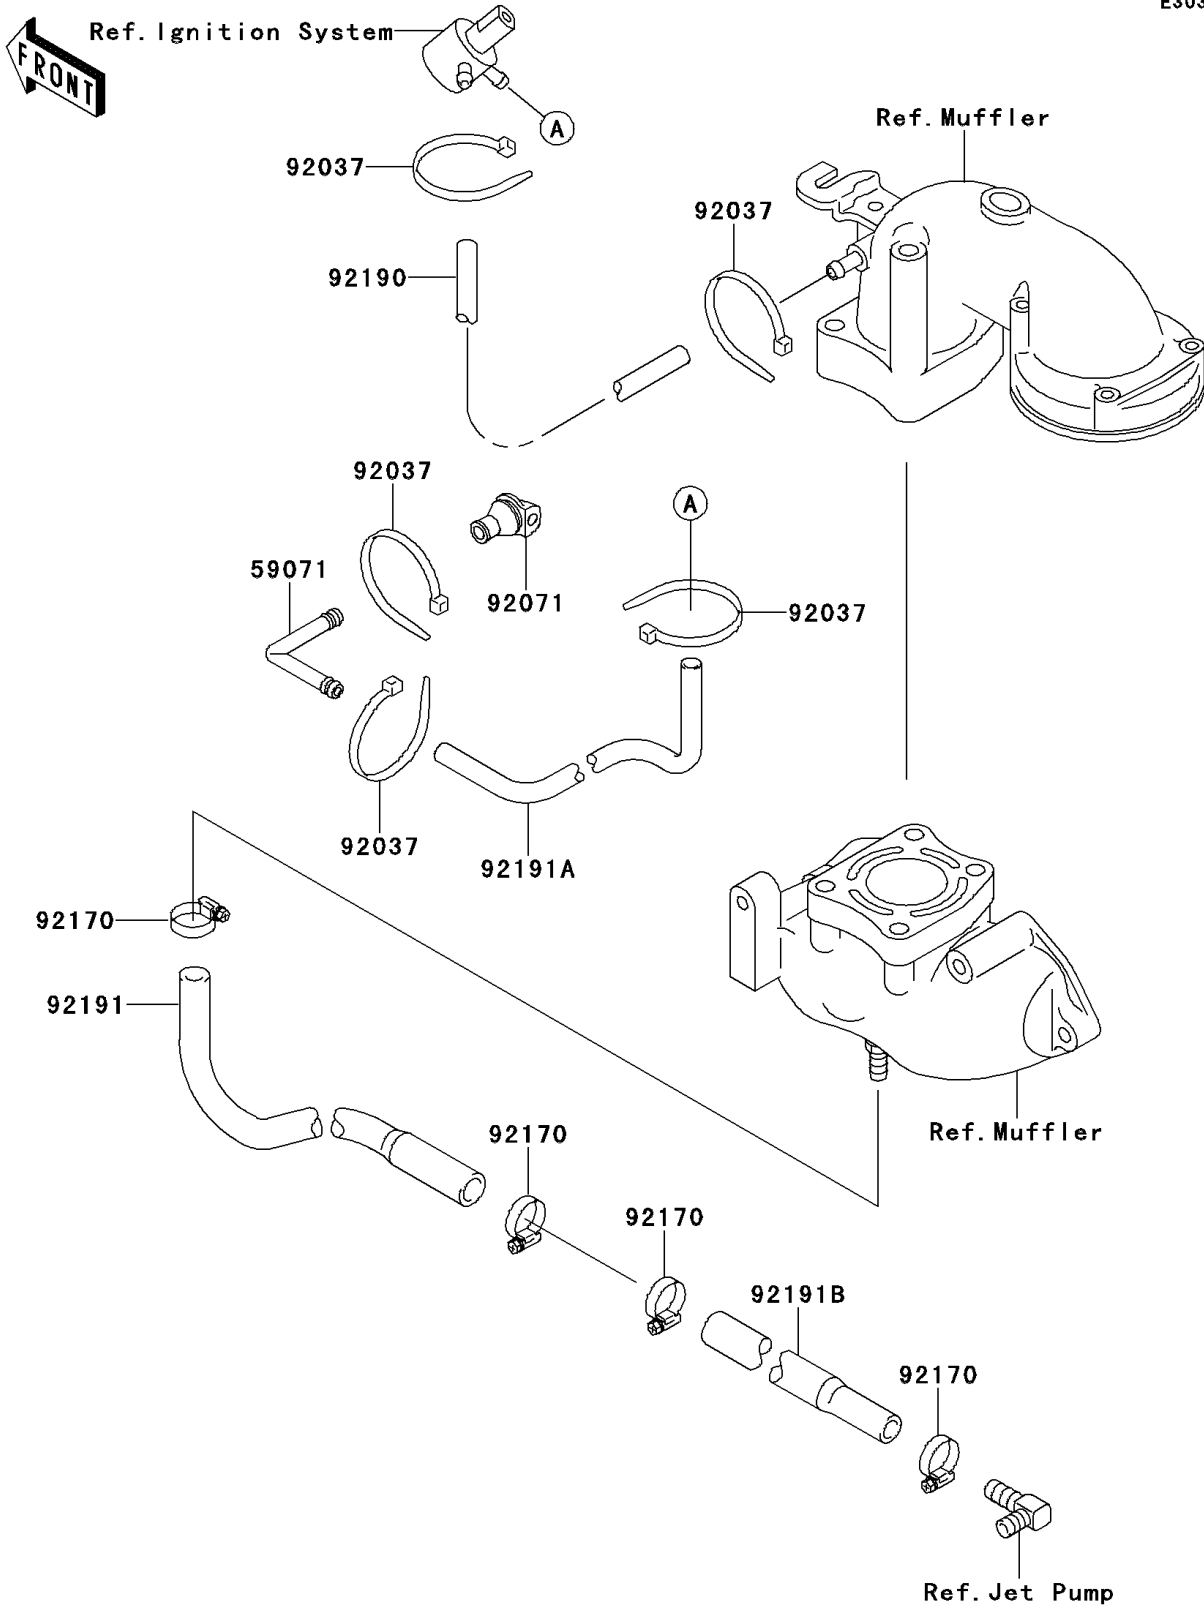

## 1996 JET SKI® Super Sport Xi PARTS DIAGRAM

Cooling

E3035

## 1996 JET SKI® Super Sport Xi PARTS LIST

Cooling

ITEM NAME	PART NUMBER	QUANTITY
JOINT (Ref # 59071)	59071-3736	1
CLAMP (Ref # 92037)	92037-1173	1
GROMMET (Ref # 92071)	92071-3799	1
CLAMP (Ref # 92170)	92170-3718	1
TUBE,"RETURN",7X12X750 (Ref # 92190)	92190-3985	1
TUBE,HULL-ENGINE (Ref # 92191)	92191-3716	1
TUBE (Ref # 92191A)	92191-3724	1
TUBE,JET PUMP-HULL (Ref # 92191B)	92191-3765	1